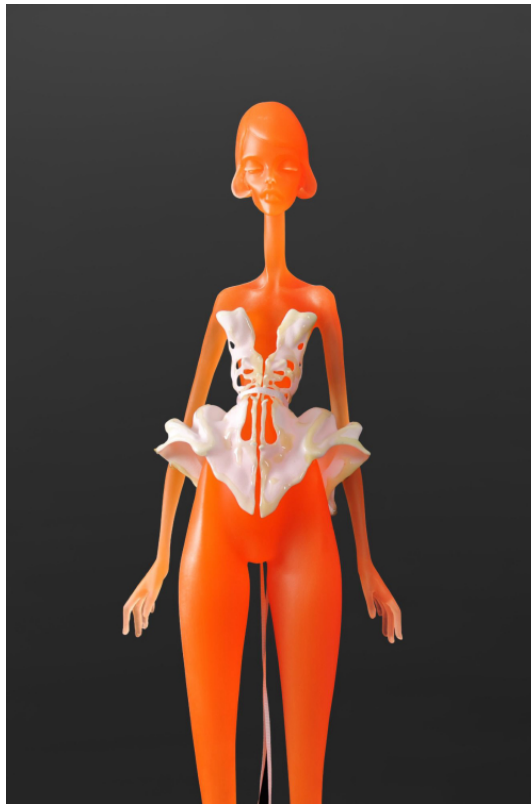

artêria

Orange Corset - "112 Proof"

Pasha Setrova

REF: 14416

Height: 84 cm (33.1") Width: 25 cm (9.8") Depth: 25 cm (9.8")

Sold

Resin
2017