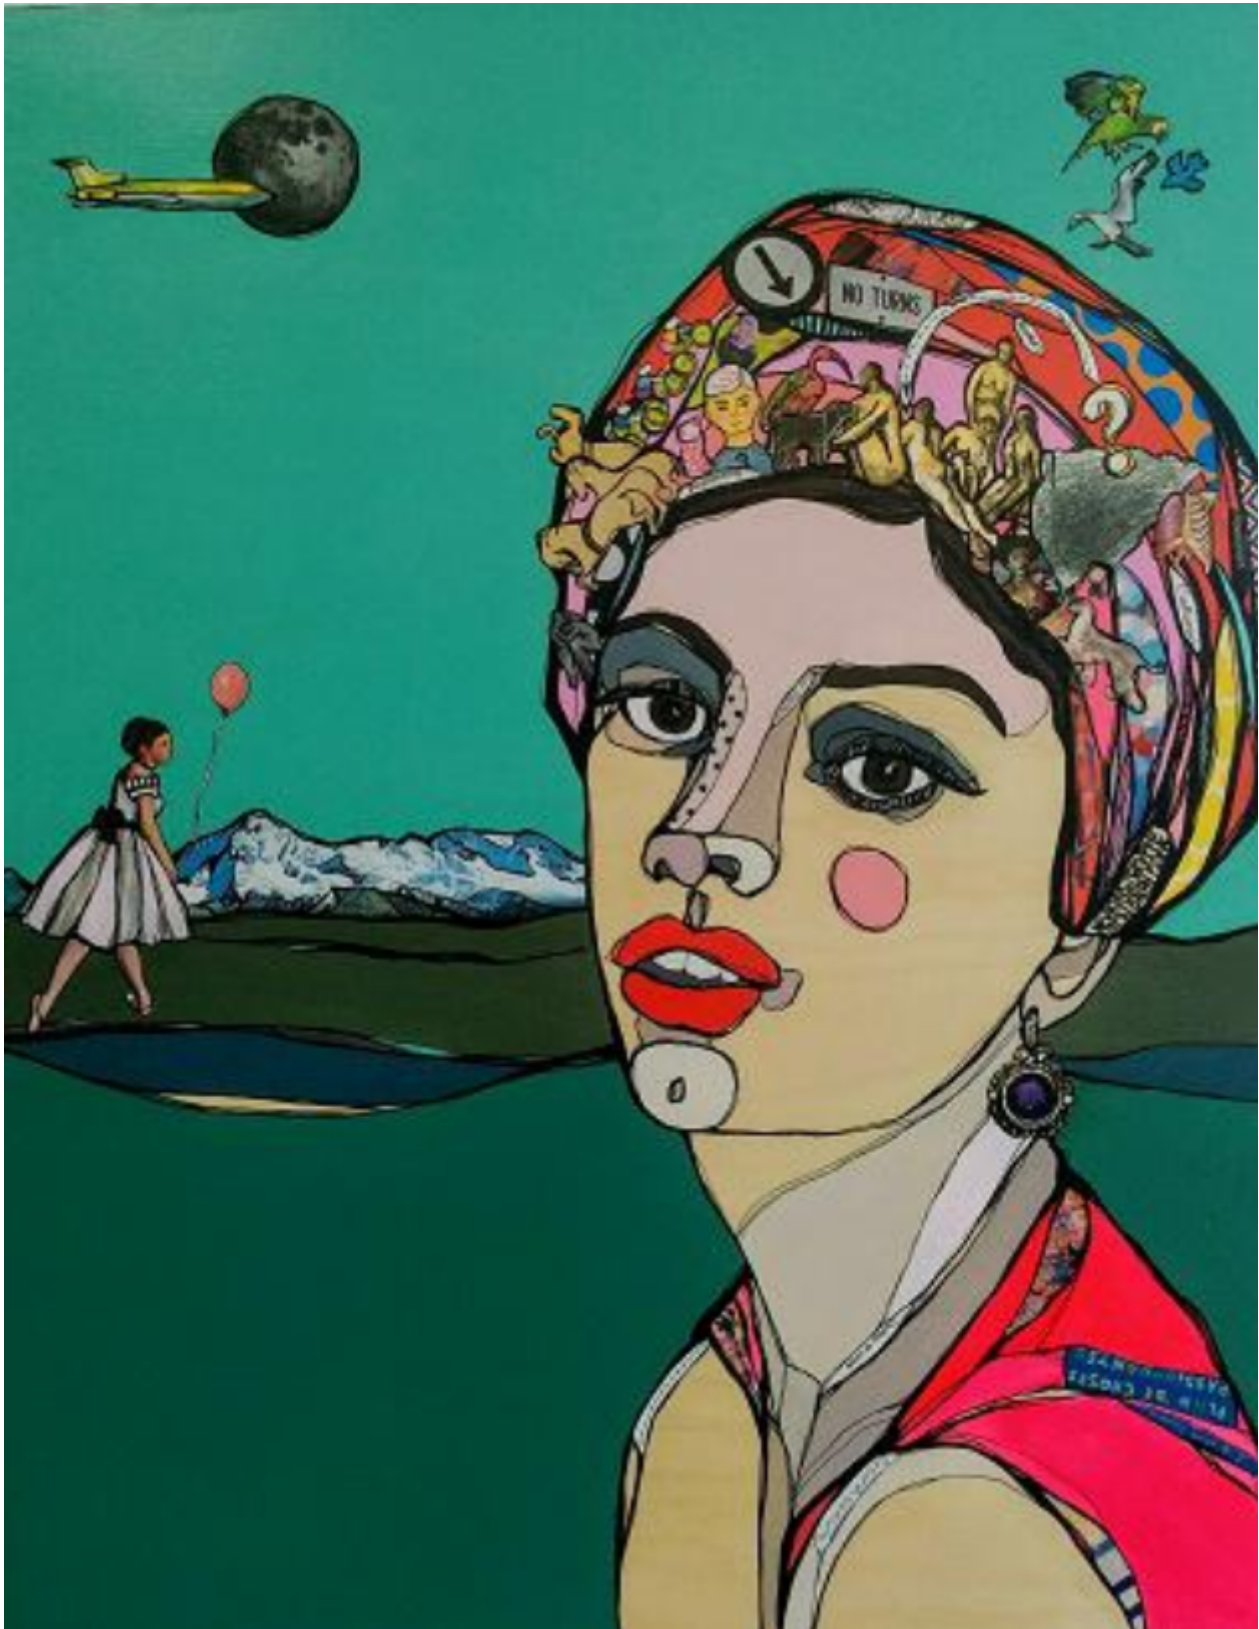

artéria

Rebondissements

Adèle Blais

Sold

REF: 13553

Height: 61 cm (24")

Width: 76.5 cm (30.1")

DESCRIPTION