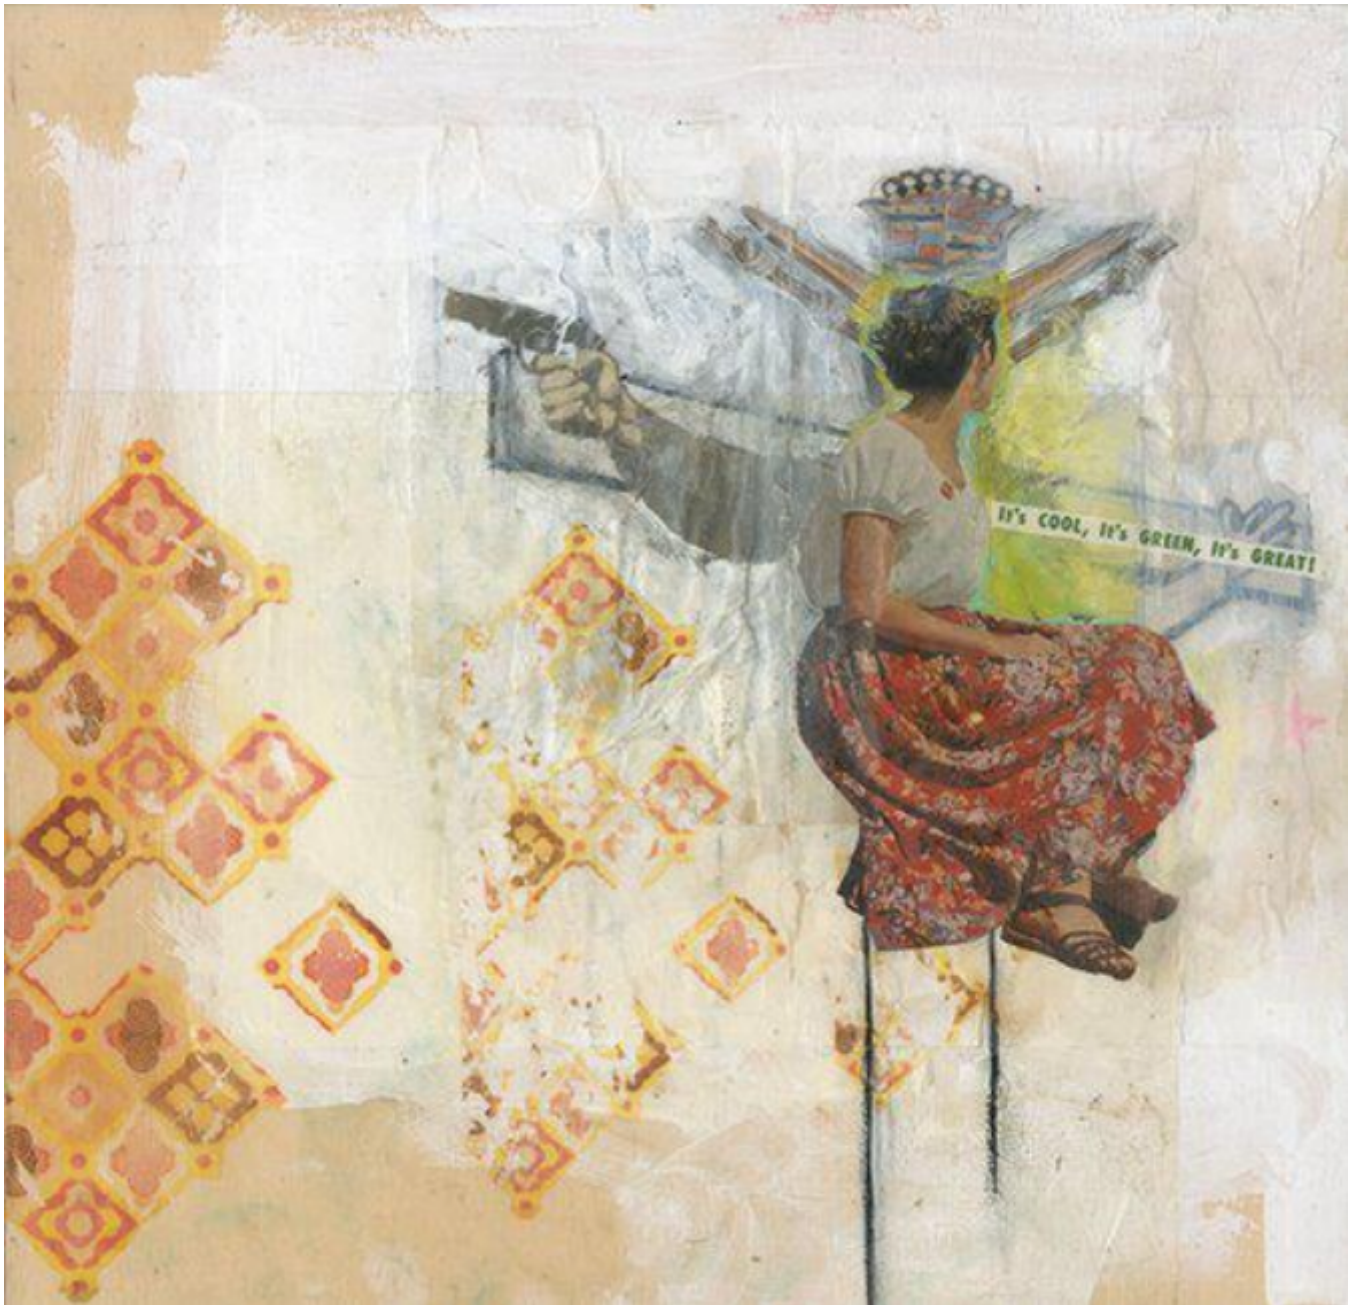

artéria

It's cool, it's green, it's great

Francis Koch

CA\$720 + TAX

REF: 6041

Height: 30.5 cm (12")

Width: 30.5 cm (12")

## DESCRIPTION

---

2013