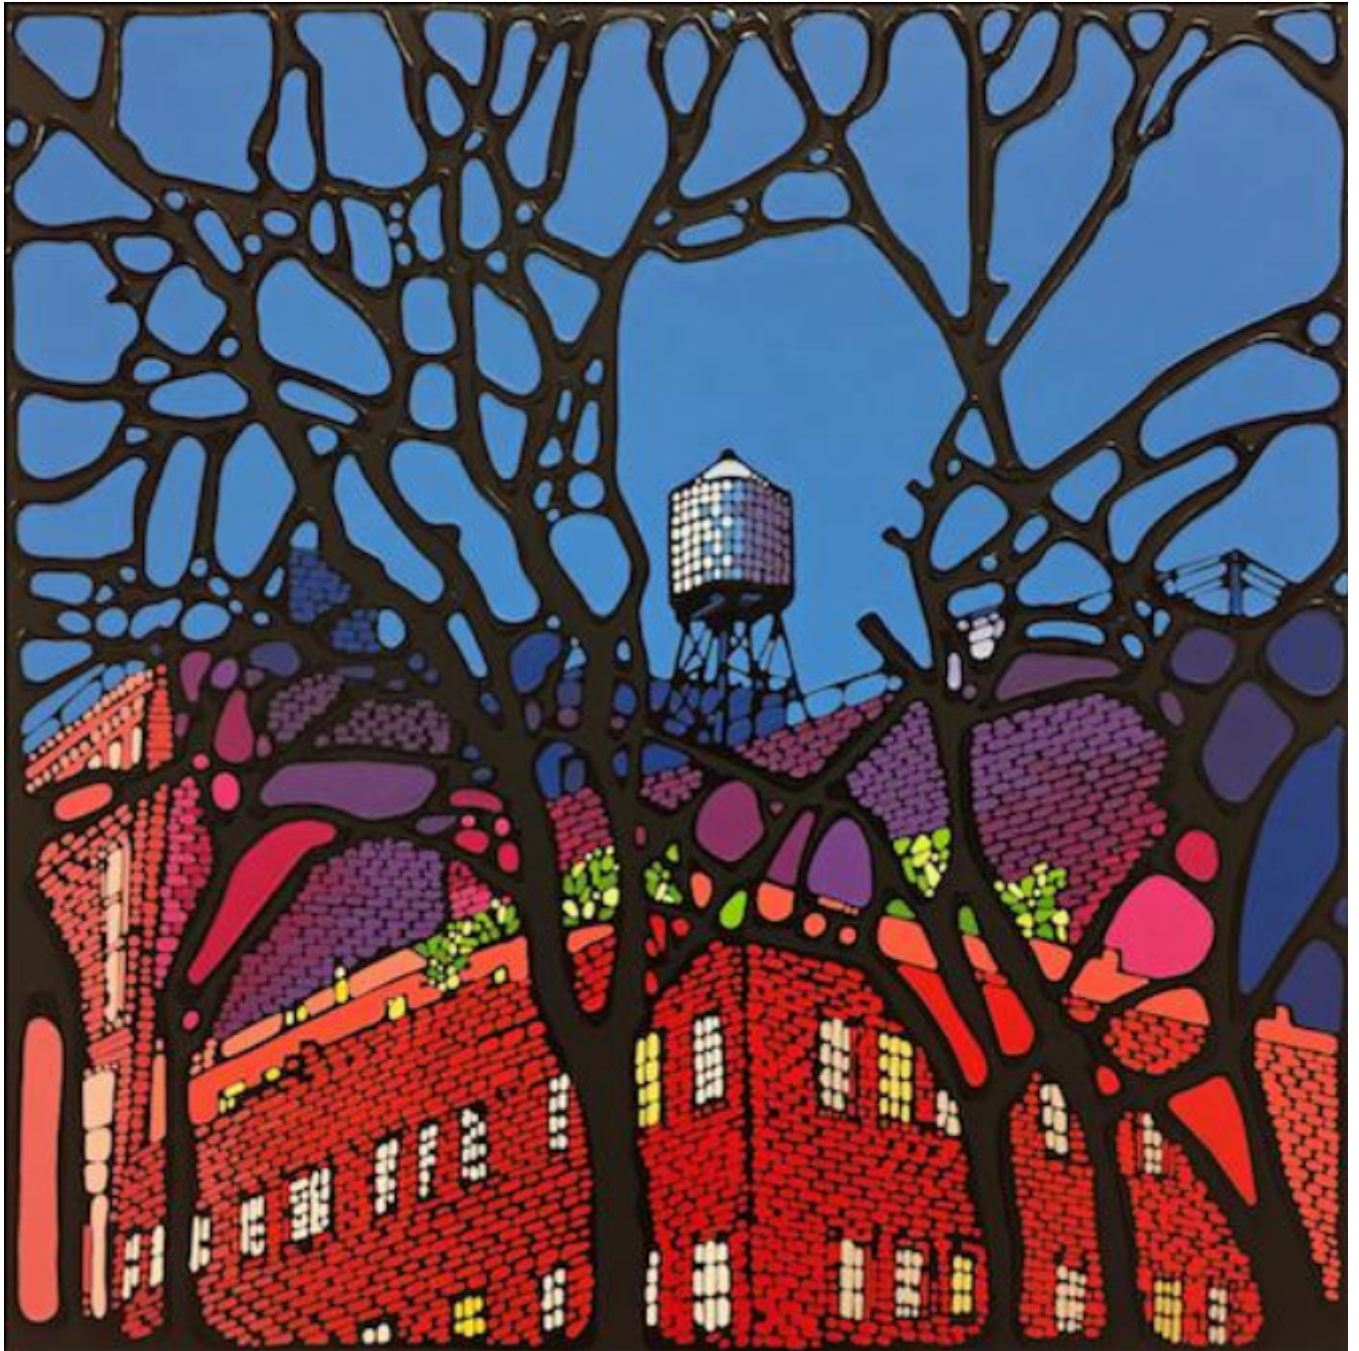

artéria

In Between

Denitza

Sold

REF: 12346

## DESCRIPTION

---

2016

SOLD

Dimensions: 12x12 inches / 30x30 cm