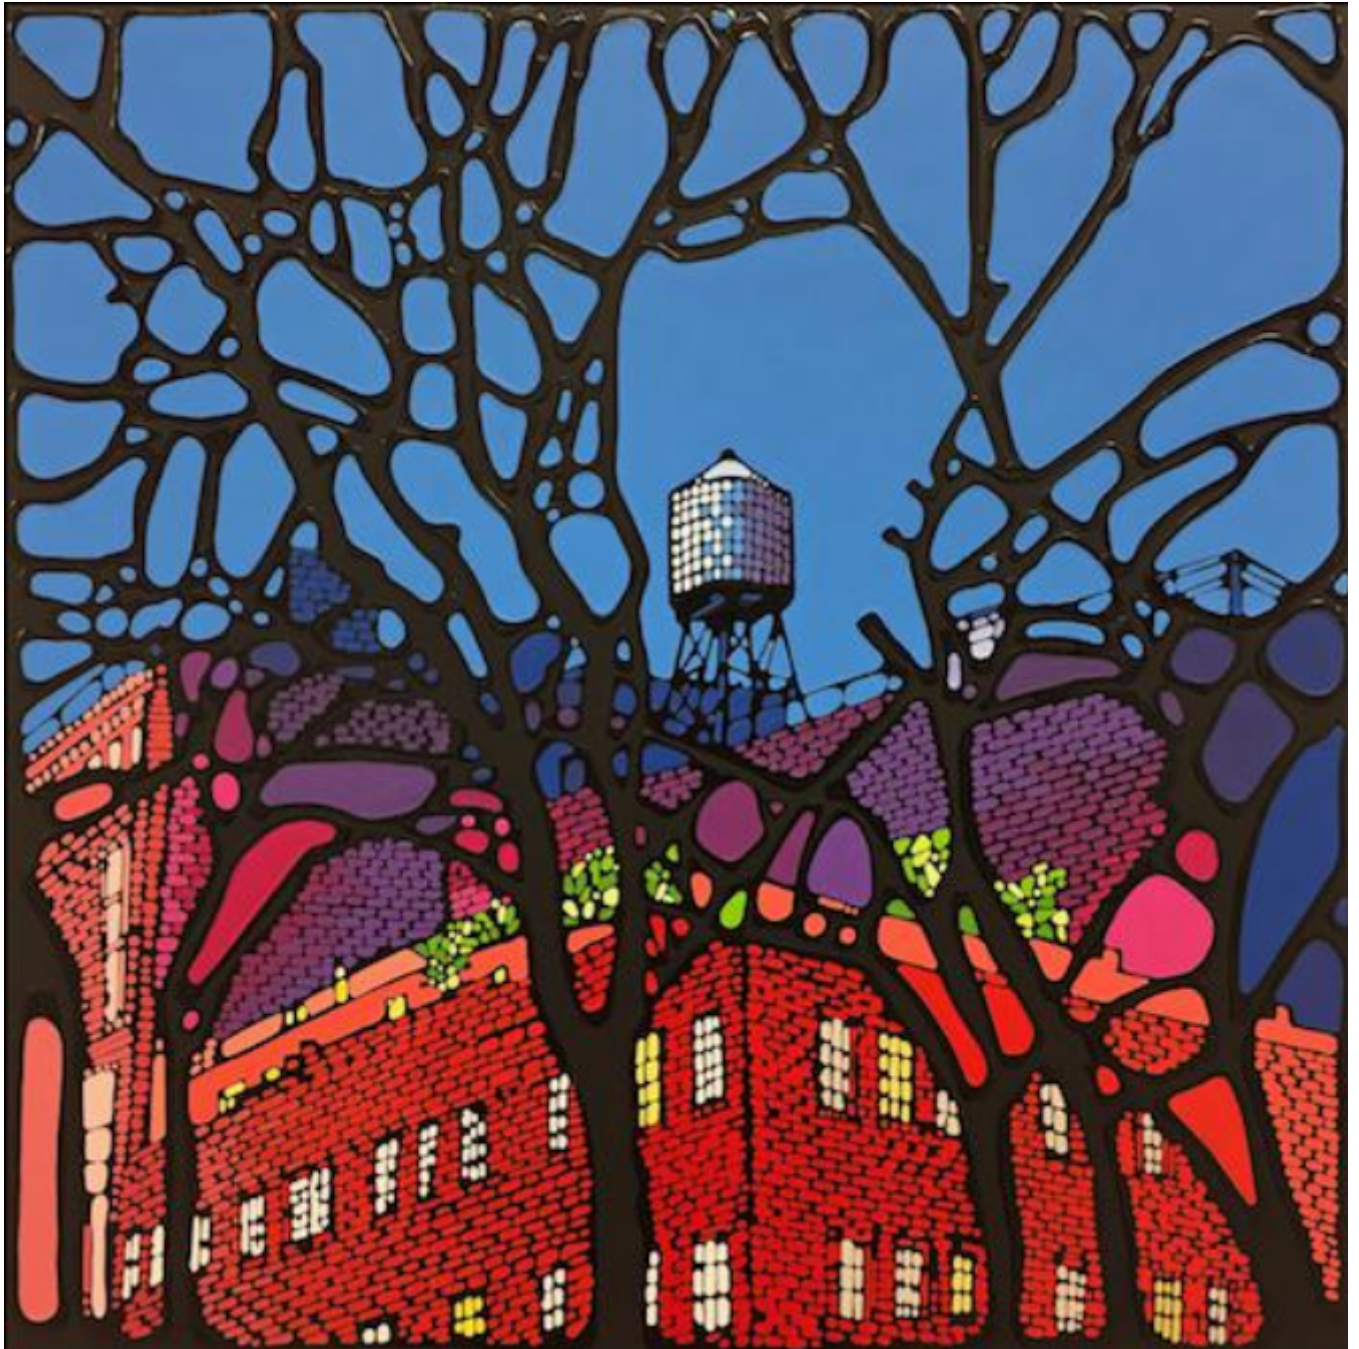

artéria

In Between

Denitza

Sold

REF: 12346

DESCRIPTION

2016

SOLD

Dimensions: 12x12 inches / 30x30 cm