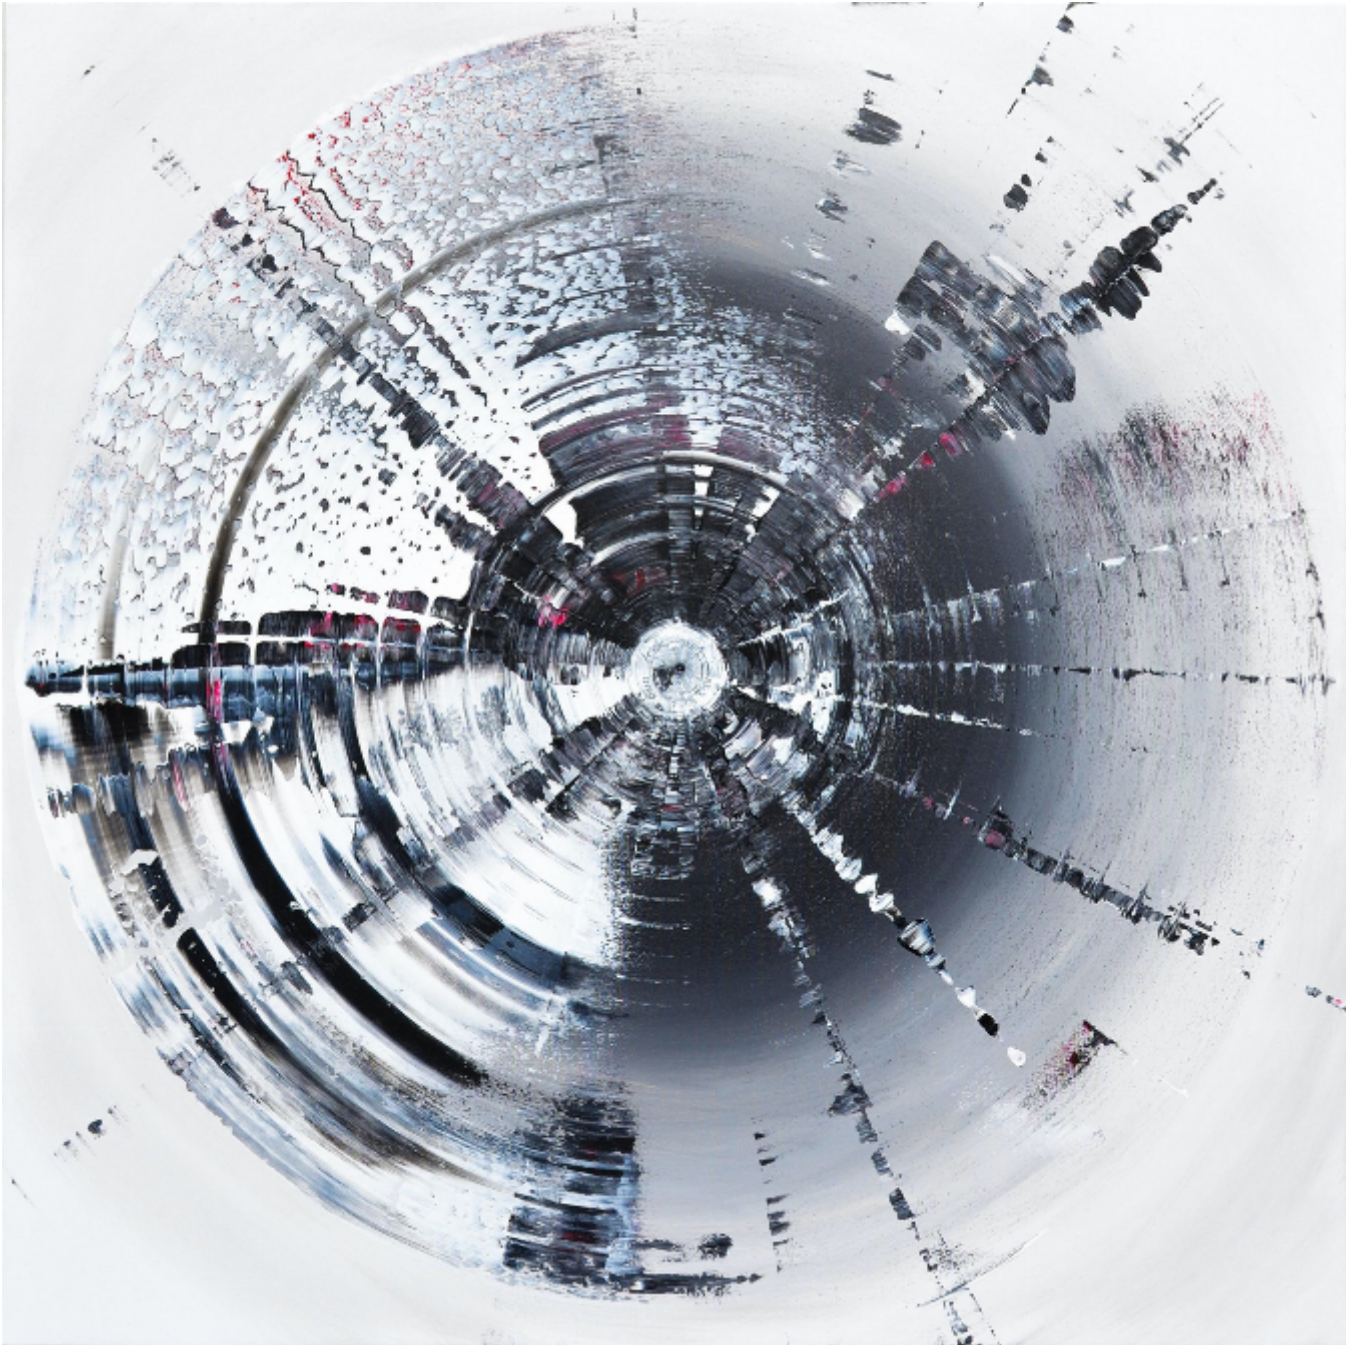

# artéria

## Light

Isabelle Beaubien

CA\$4,600 + TAX

REF: 16527

Height: 122 cm (48")

Width: 122 cm (48")

## DESCRIPTION

---

2020 - Acrylic and resin on canvas

Look hard enough and you will always find a light

Regarde assez fort et tu trouveras toujours la lumière.