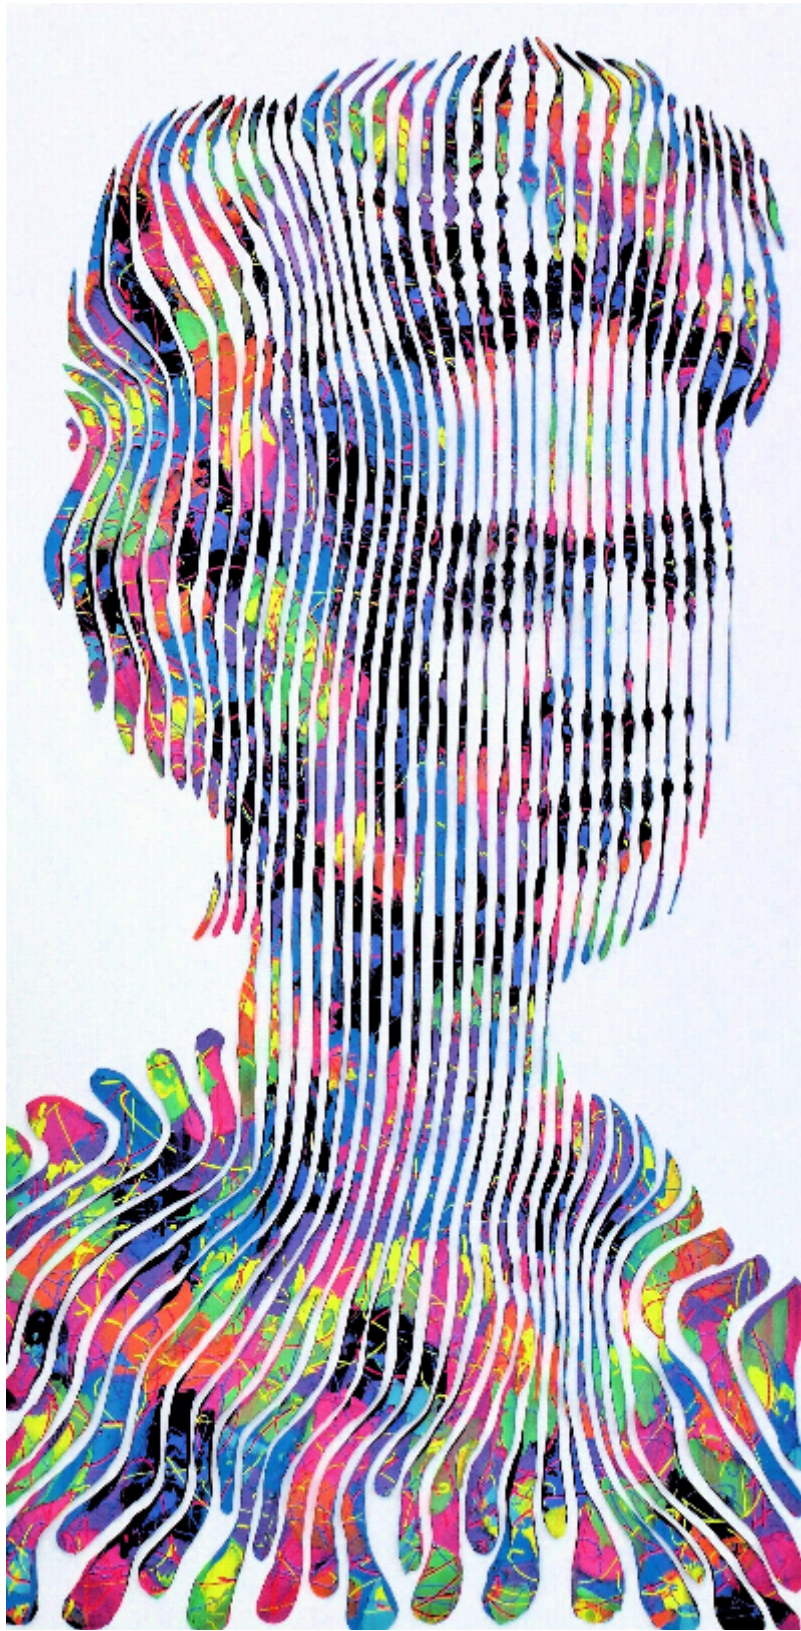

artéria

Always and Forever Frida

Virginie Schroeder

Sold

REF: 14312

Height: 183 cm (72")

Width: 91.5 cm (36")