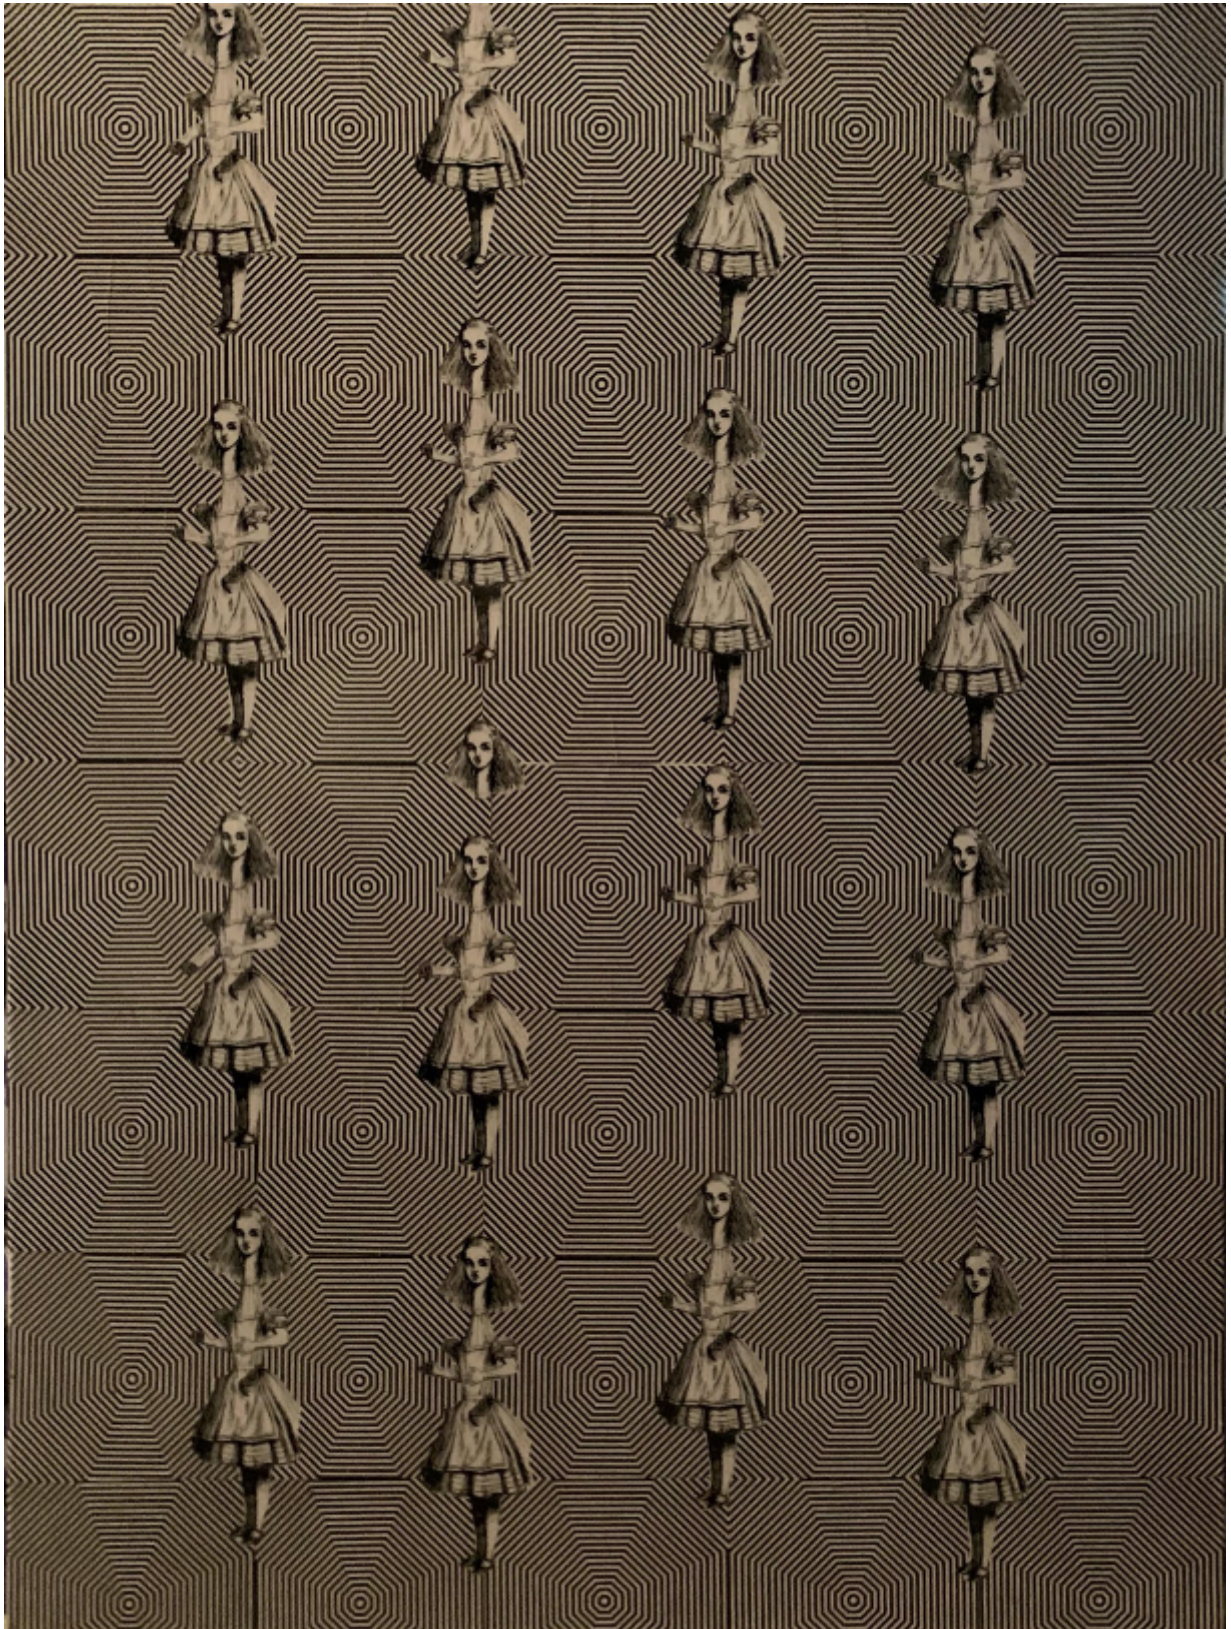

artéria

Alice I

Christian Dorey

CA\$1,890 + TAX

REF: 14620

Height: 122 cm (48")

Width: 91.5 cm (36")

DESCRIPTION