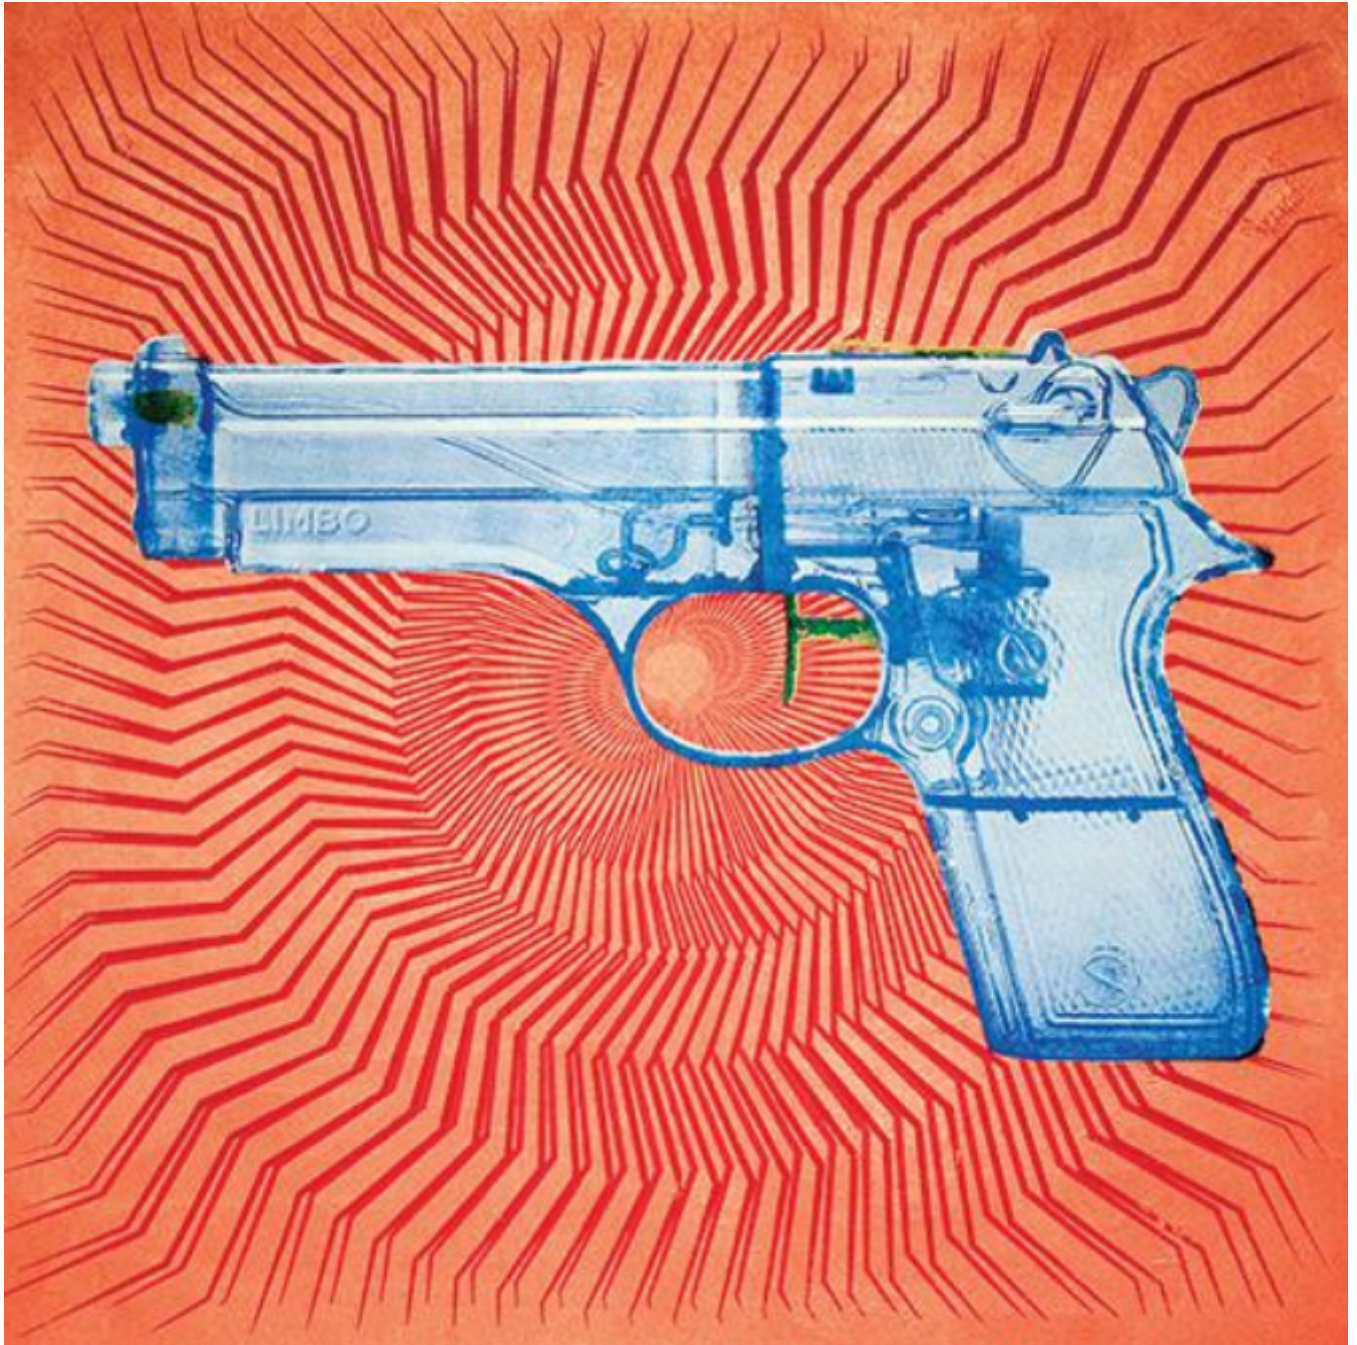

artéria

Blue water pistol

Limbo

Sold

REF: 10376

DESCRIPTION

2015

SOLD

Dimensions: 30x30 inches / 76x76 cm