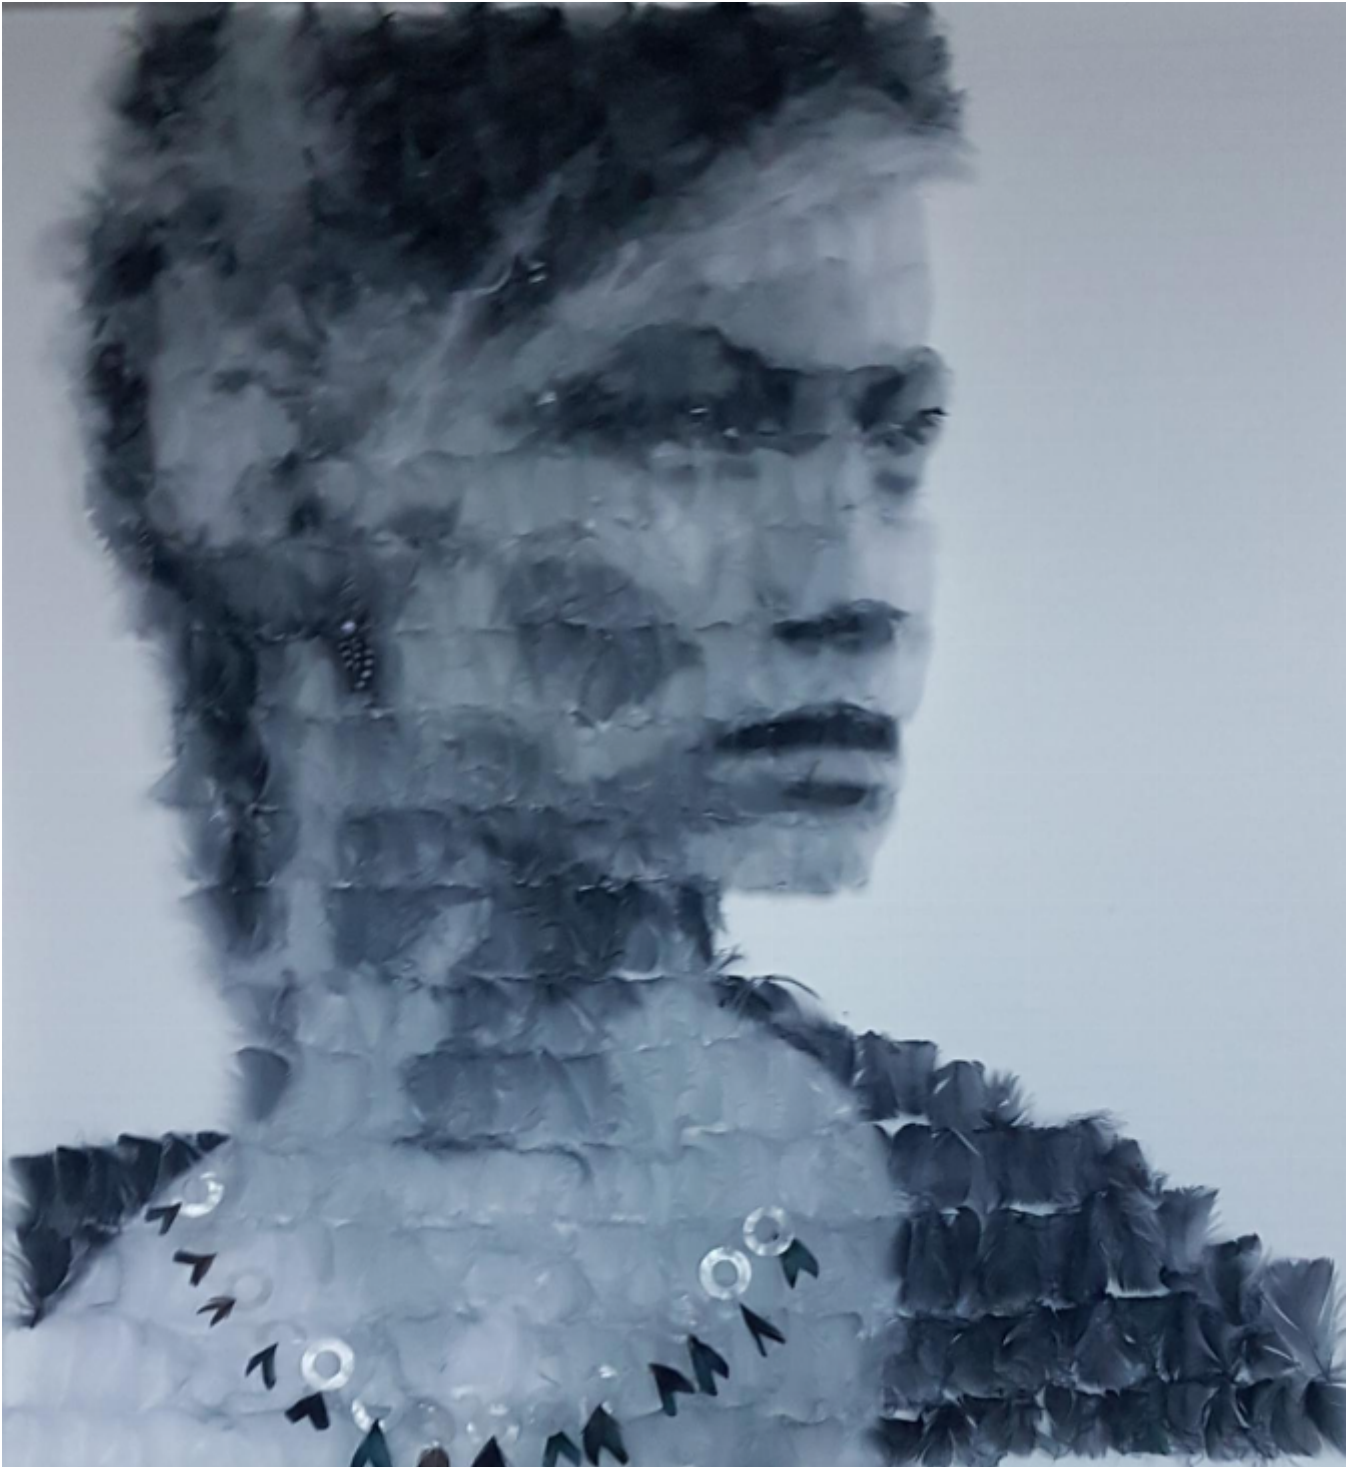

artéria

Janie Jones

Marie-Ange Daudé

CA\$4,650 + TAX

REF: 16363

Height: 90 cm (35.4")

Width: 90 cm (35.4")

DESCRIPTION

Plumes en suspension

Feather in suspension