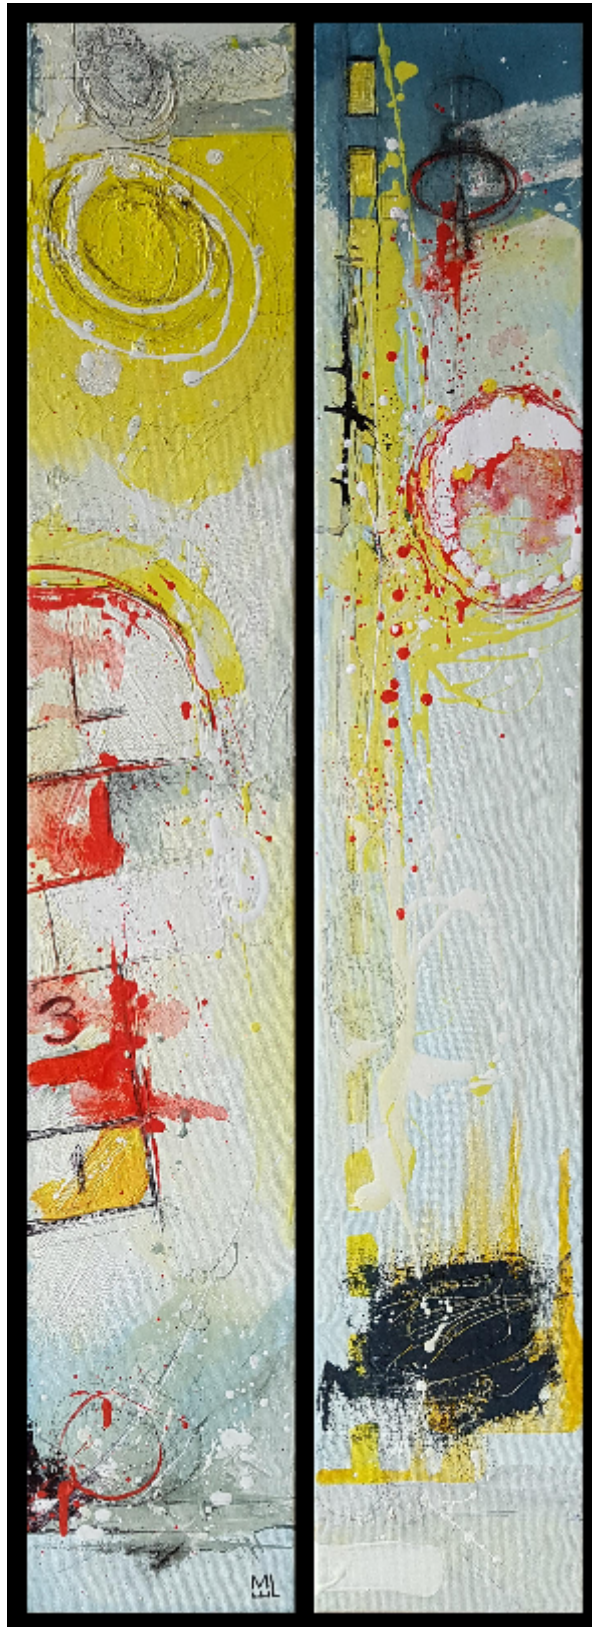

artéria

La marelle

Marie-Ève Lachance

CA\$660 + TAX

REF: 18143

Height: 91.4 cm (36")

Width: 30.47 cm (12")

DESCRIPTION

Oil on canvas
2017