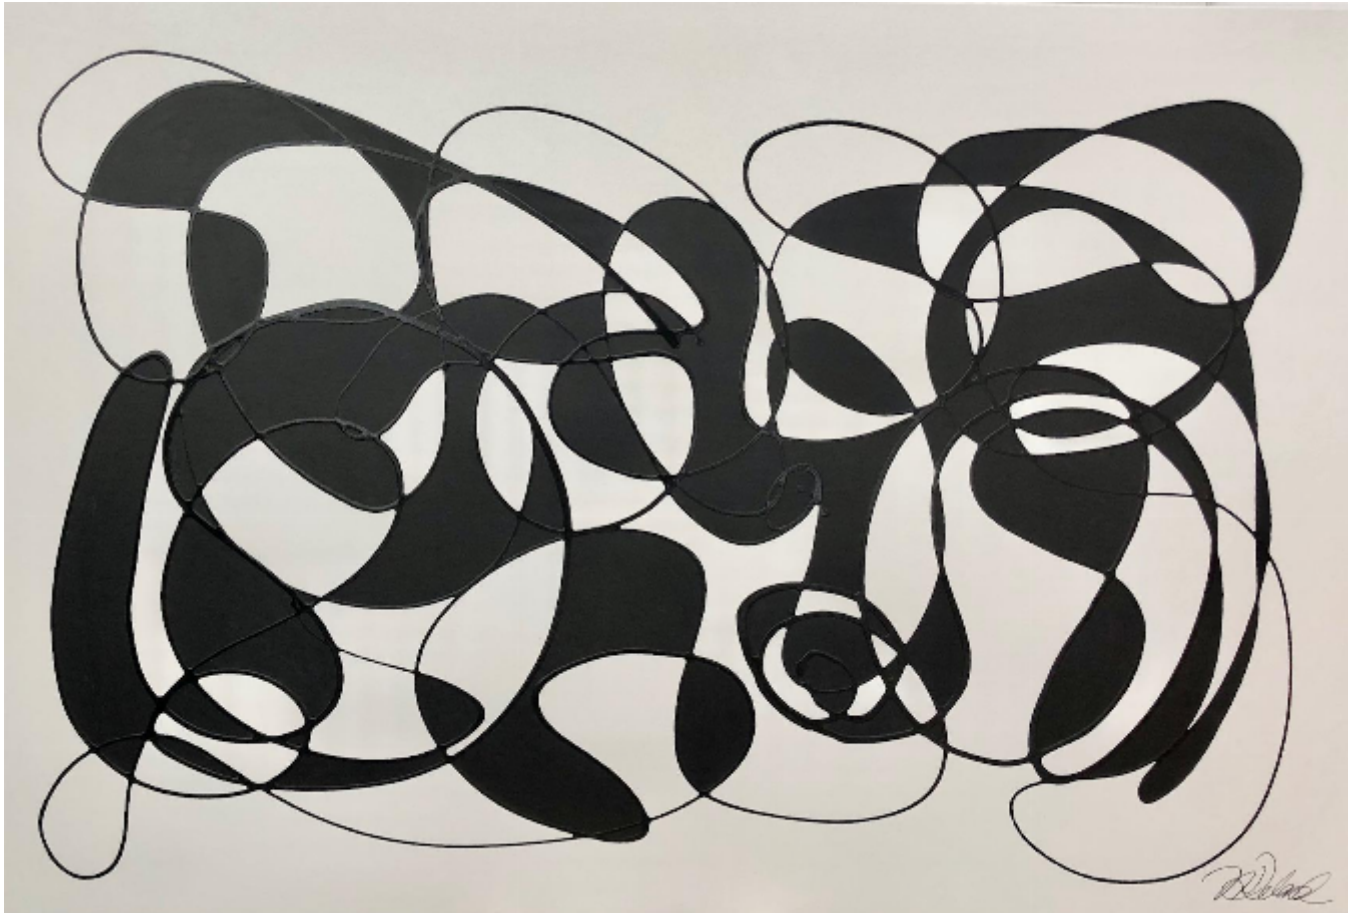

# artéria

An eye on you

Nathalie Deland

CA\$4,020 + TAX

REF: 18541

Height: 101.56 cm (40")

Width: 152.34 cm (60")