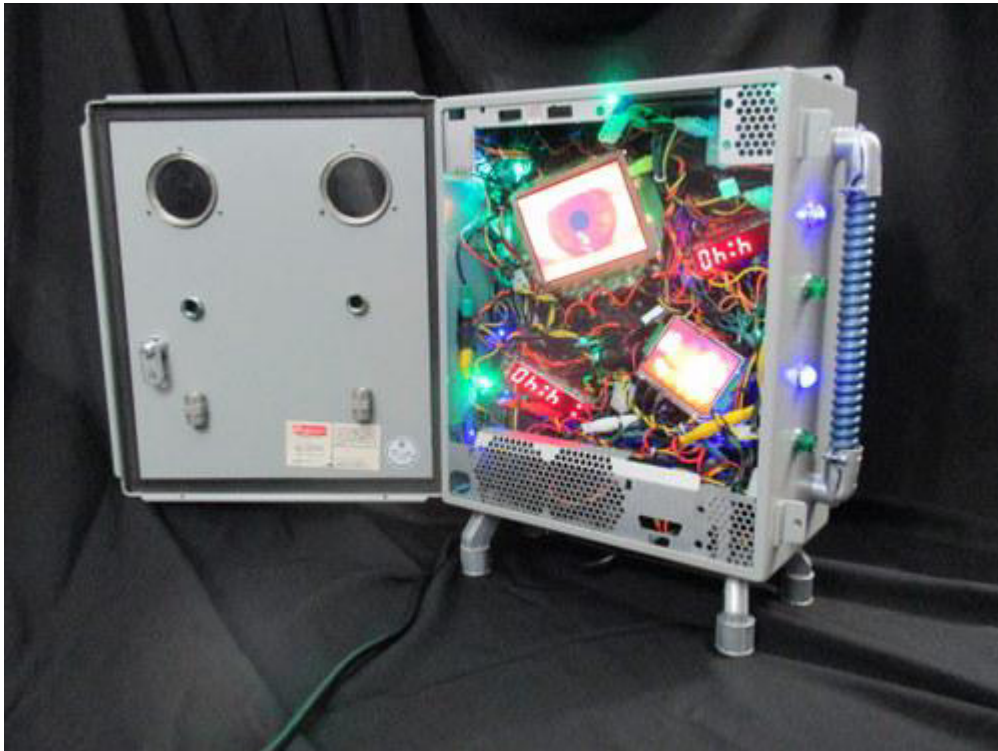

# artéria

Glitch-Tech 0-012816-0

Mr Revrac

REF: 10868

**Sold**

2016

Perspective view - open

SOLD

Dimensions: 18x15x8 inches / 46x38x21 cm