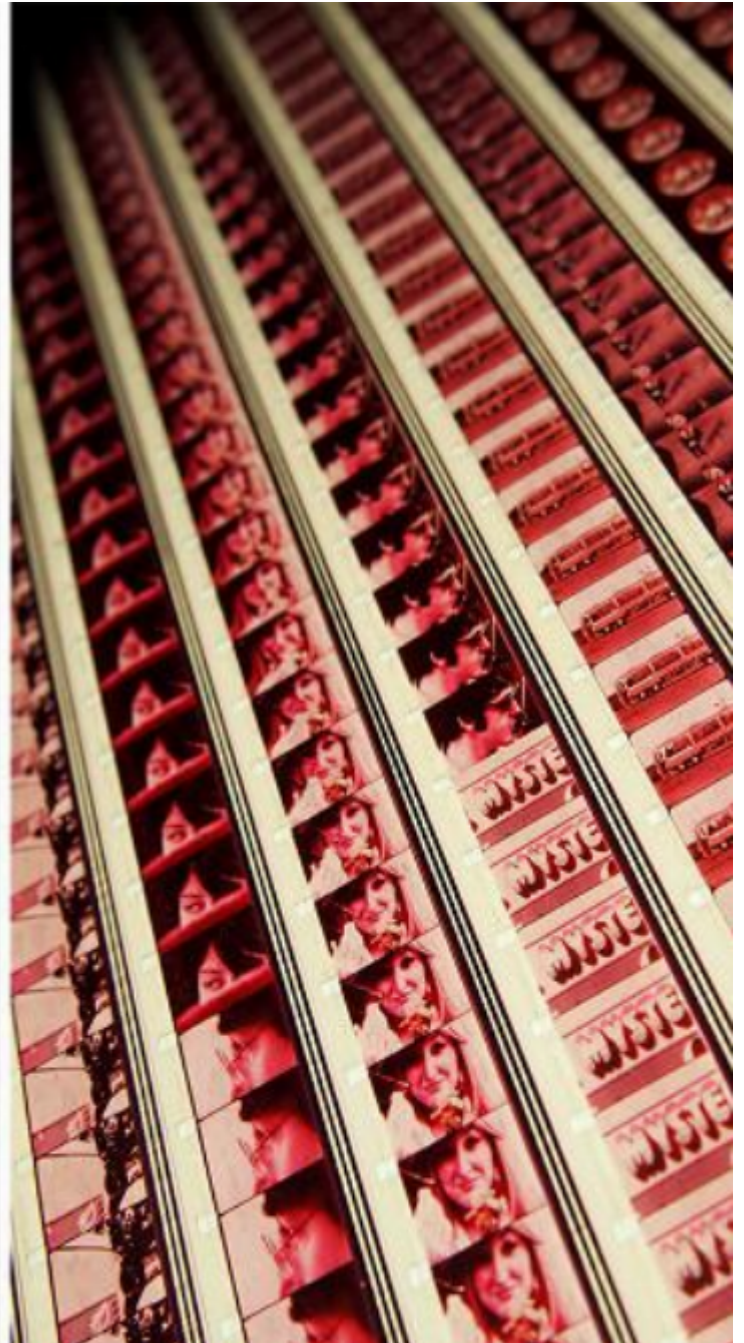

artéria

The Beatles Magical Mystery Tour / I am the Walrus

Hugo Cantin

Sold

REF: 13339

DESCRIPTION

2016

SOLD

Dimensions: 58x23 inches / 147x58 cm