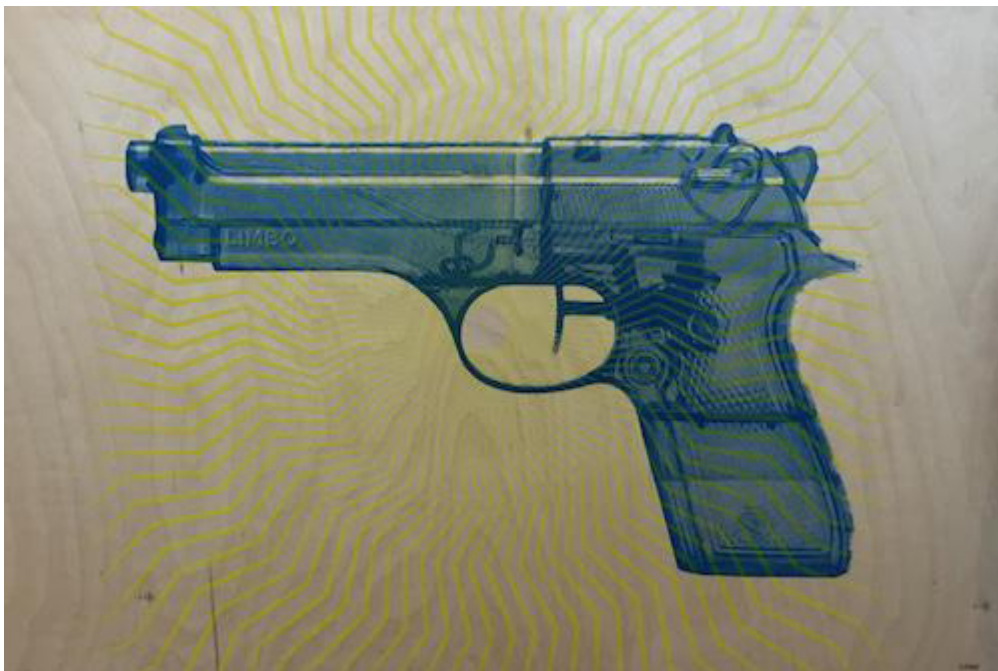

artéria

Blue gun on wood

Limbo

REF: 11636

Height: 61 cm (24") Width: 91.5 cm (36")

CA\$1,300 + TAX

2015