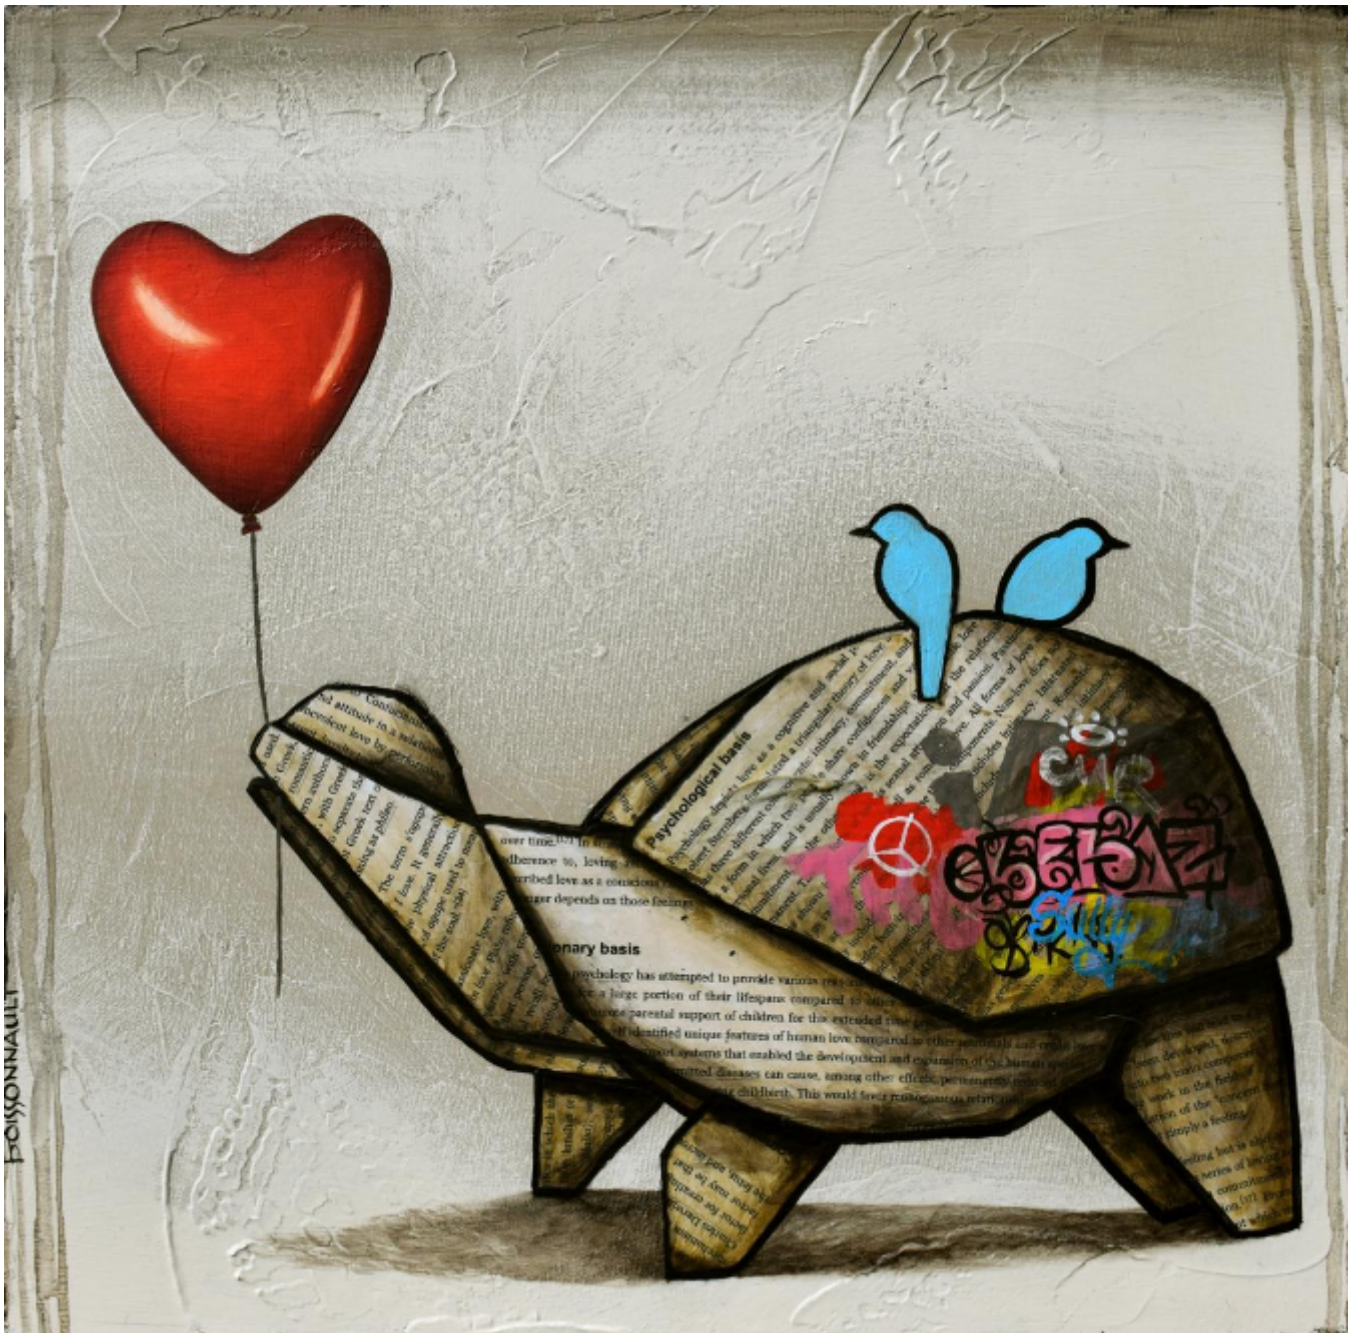

artéria

With you I'm home

Nathalie Boissonnault

Sold

REF: 15912

Height: 41 cm (16.1")

Width: 41 cm (16.1")

DESCRIPTION