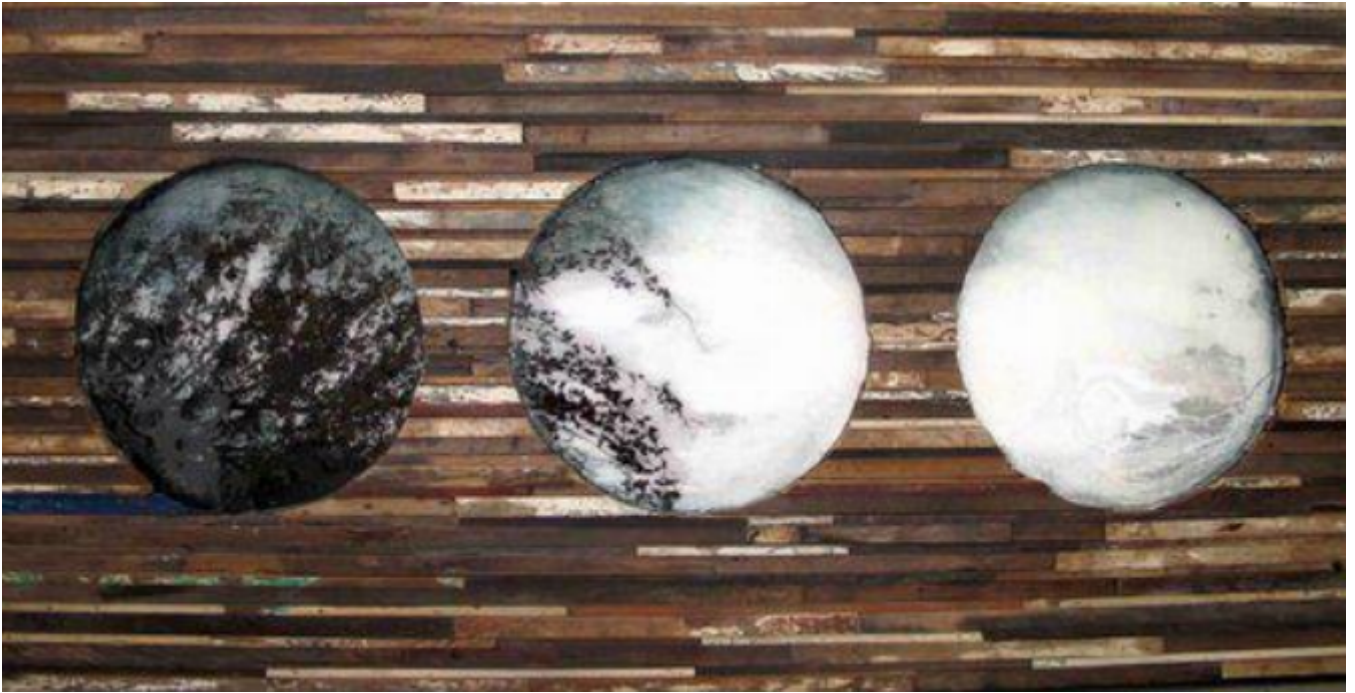

DESCRIPTION

2014

SOLD

Dimensions: 30x60 inches / 76x152 cm