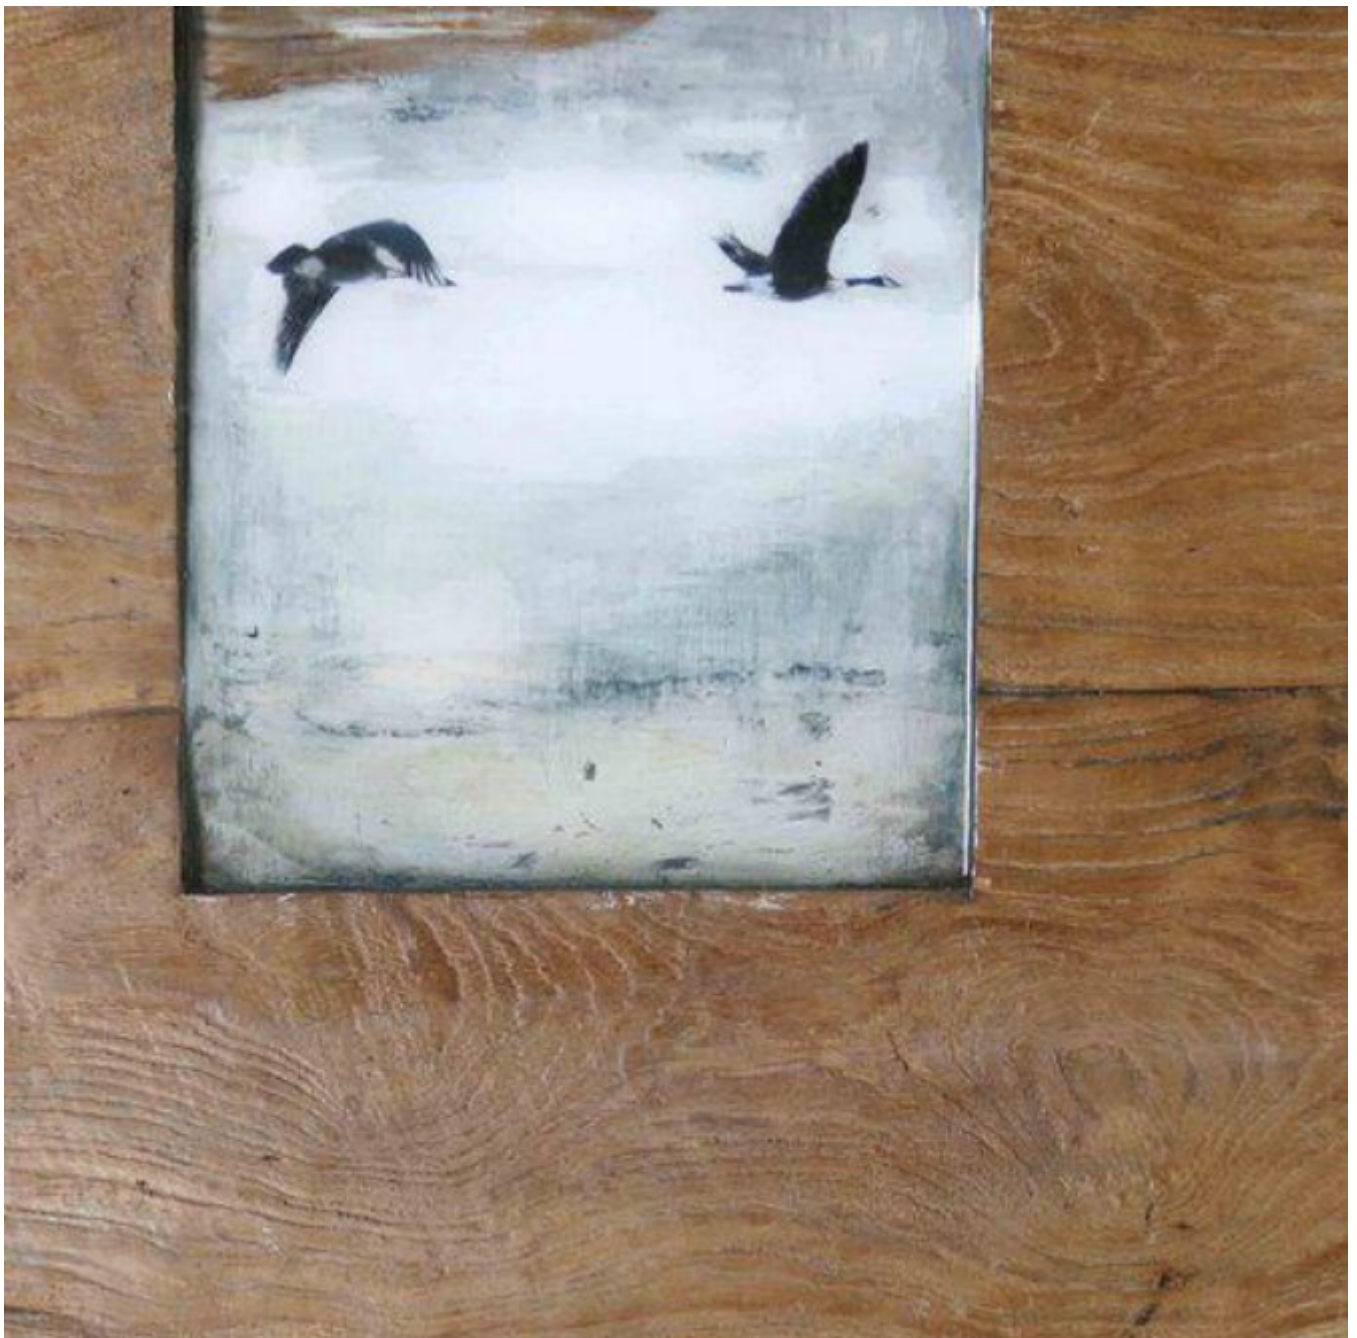

artéria

Soon

Amélie Desjardins

Sold

REF: 6102

## DESCRIPTION

---

2014

SOLD

Dimensions: 12x12 inches / 30x30 cm