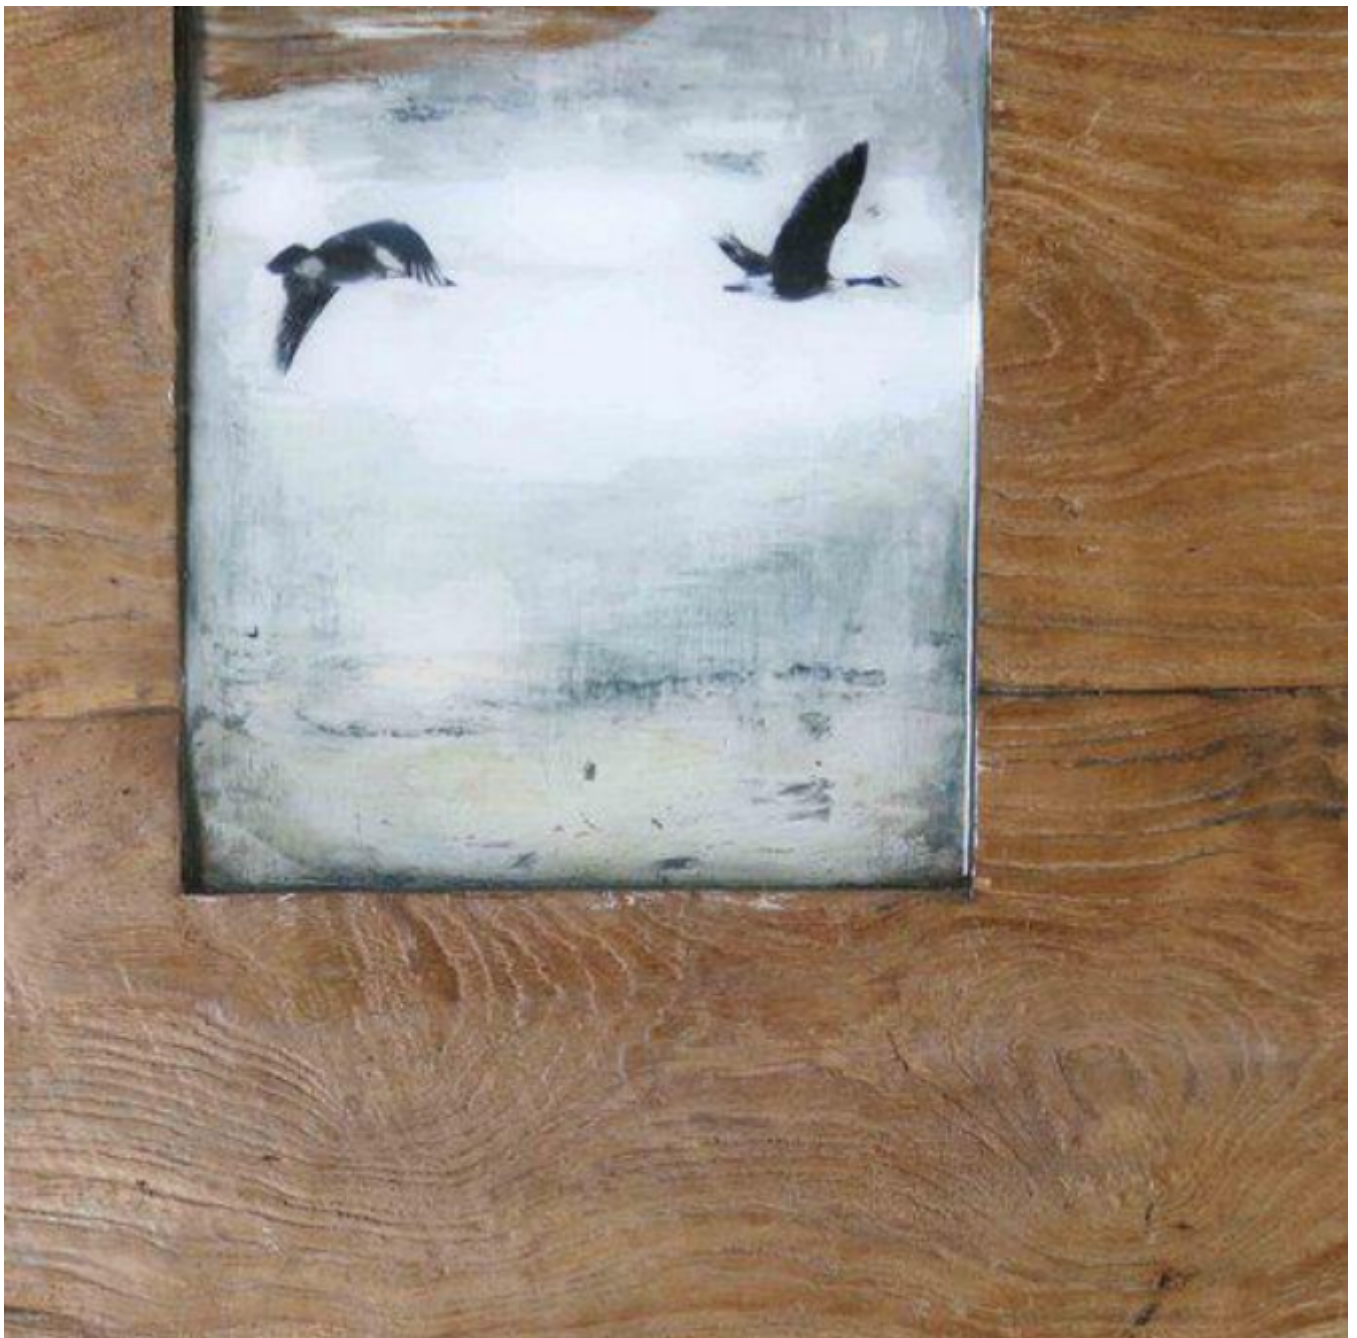

artéria

Soon

Amélie Desjardins

Sold

REF: 6102

DESCRIPTION

2014

SOLD

Dimensions: 12x12 inches / 30x30 cm