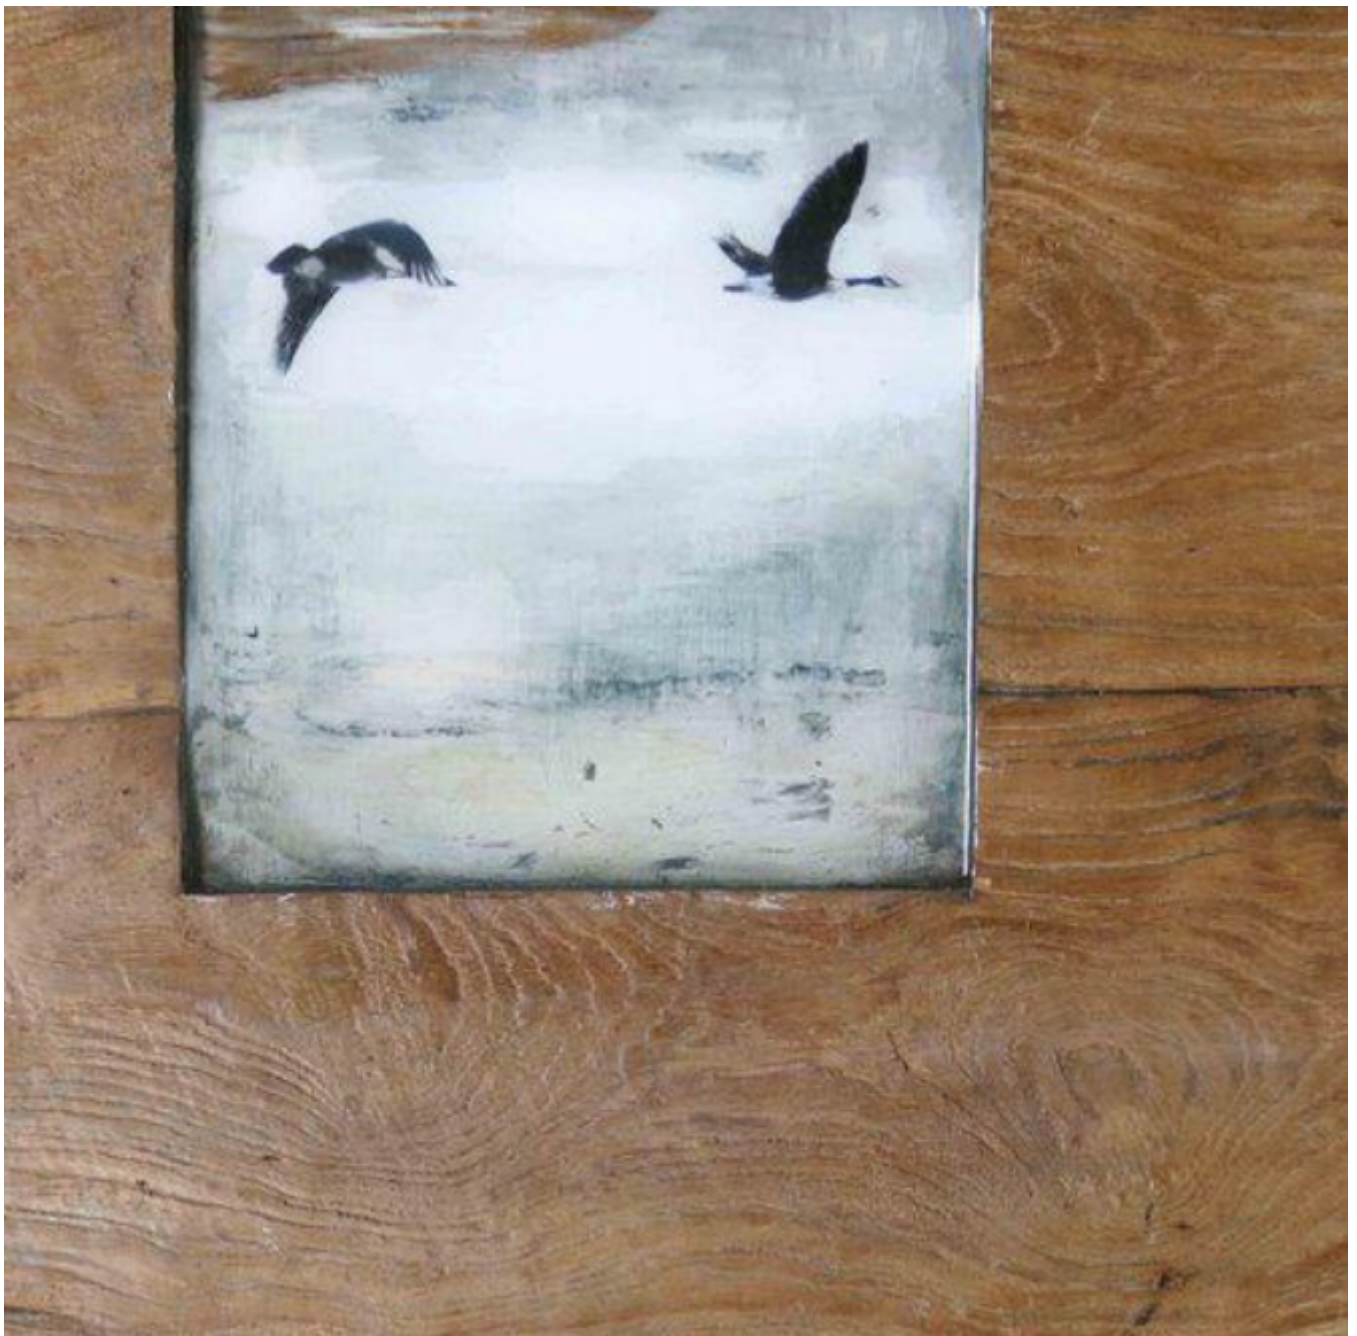

artéria

Soon

Amélie Desjardins

Sold

REF: 6102

DESCRIPTION

2014

SOLD

Dimensions: 12x12 inches / 30x30 cm