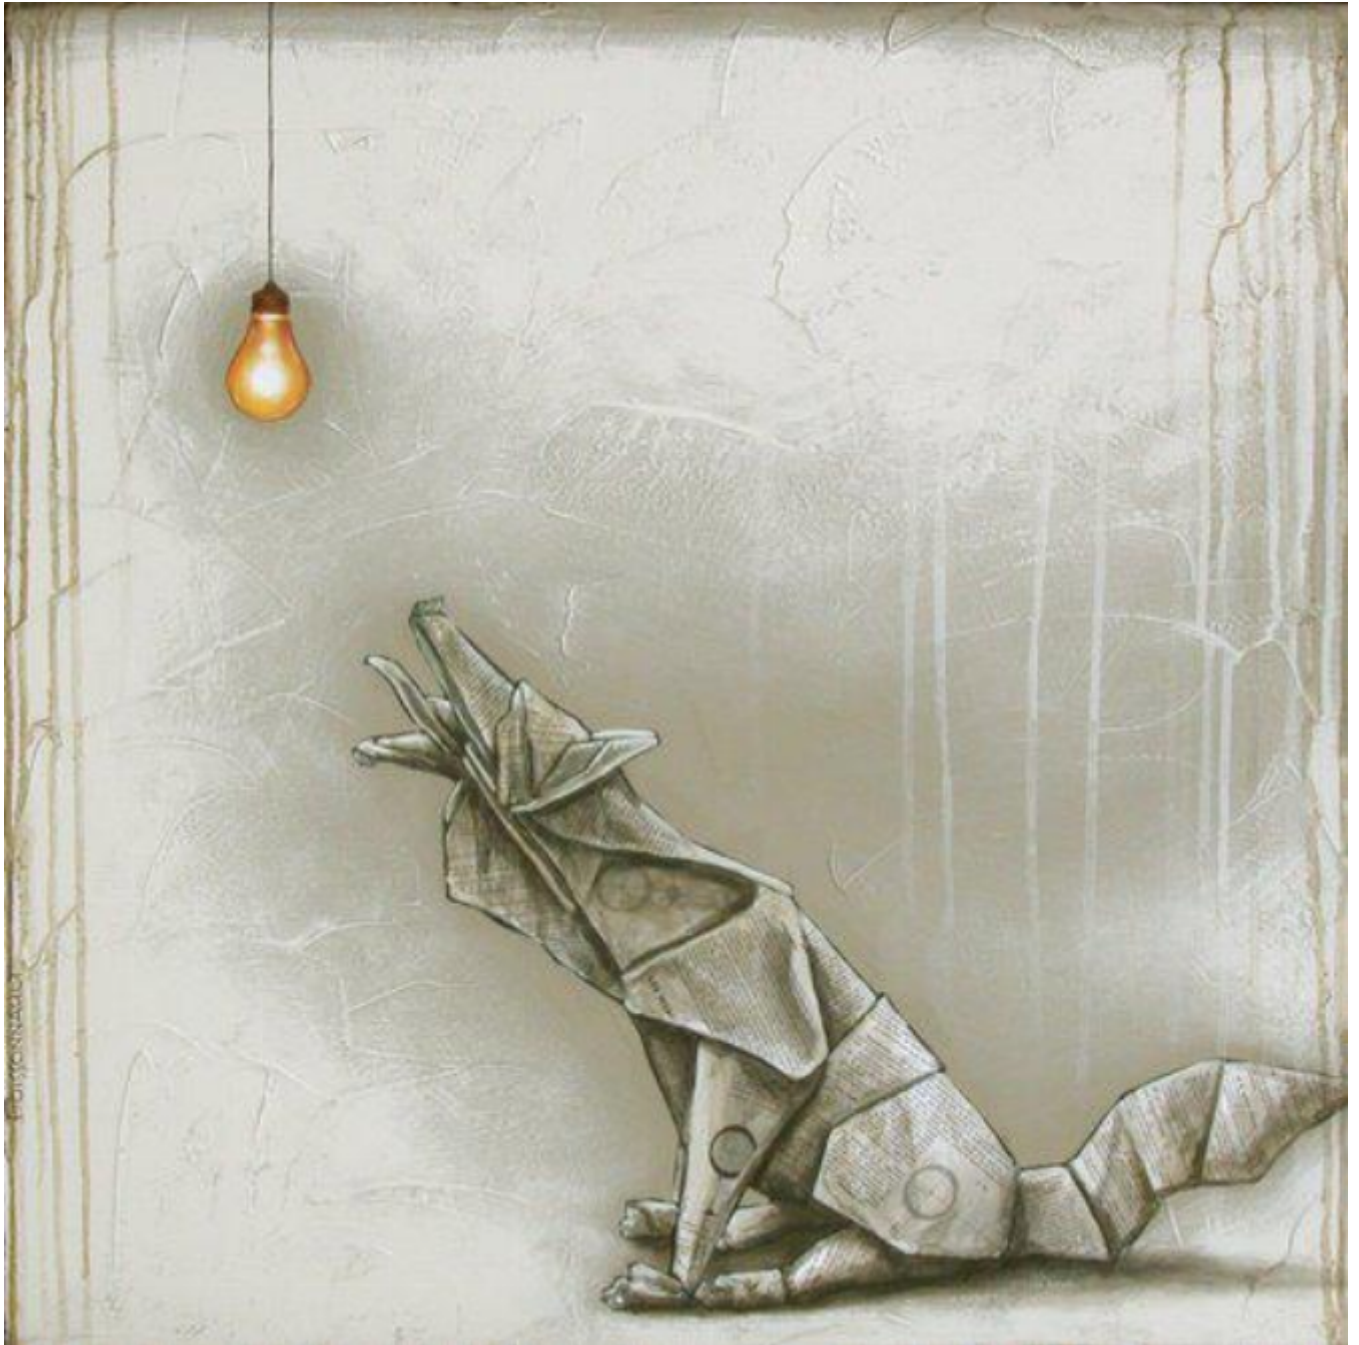

artéria

Pleine lune

Nathalie Boissonnault

Sold

REF: 6414

DESCRIPTION

2014 - SOLD

Dimensions: 30x30 inches / 76x76 cm