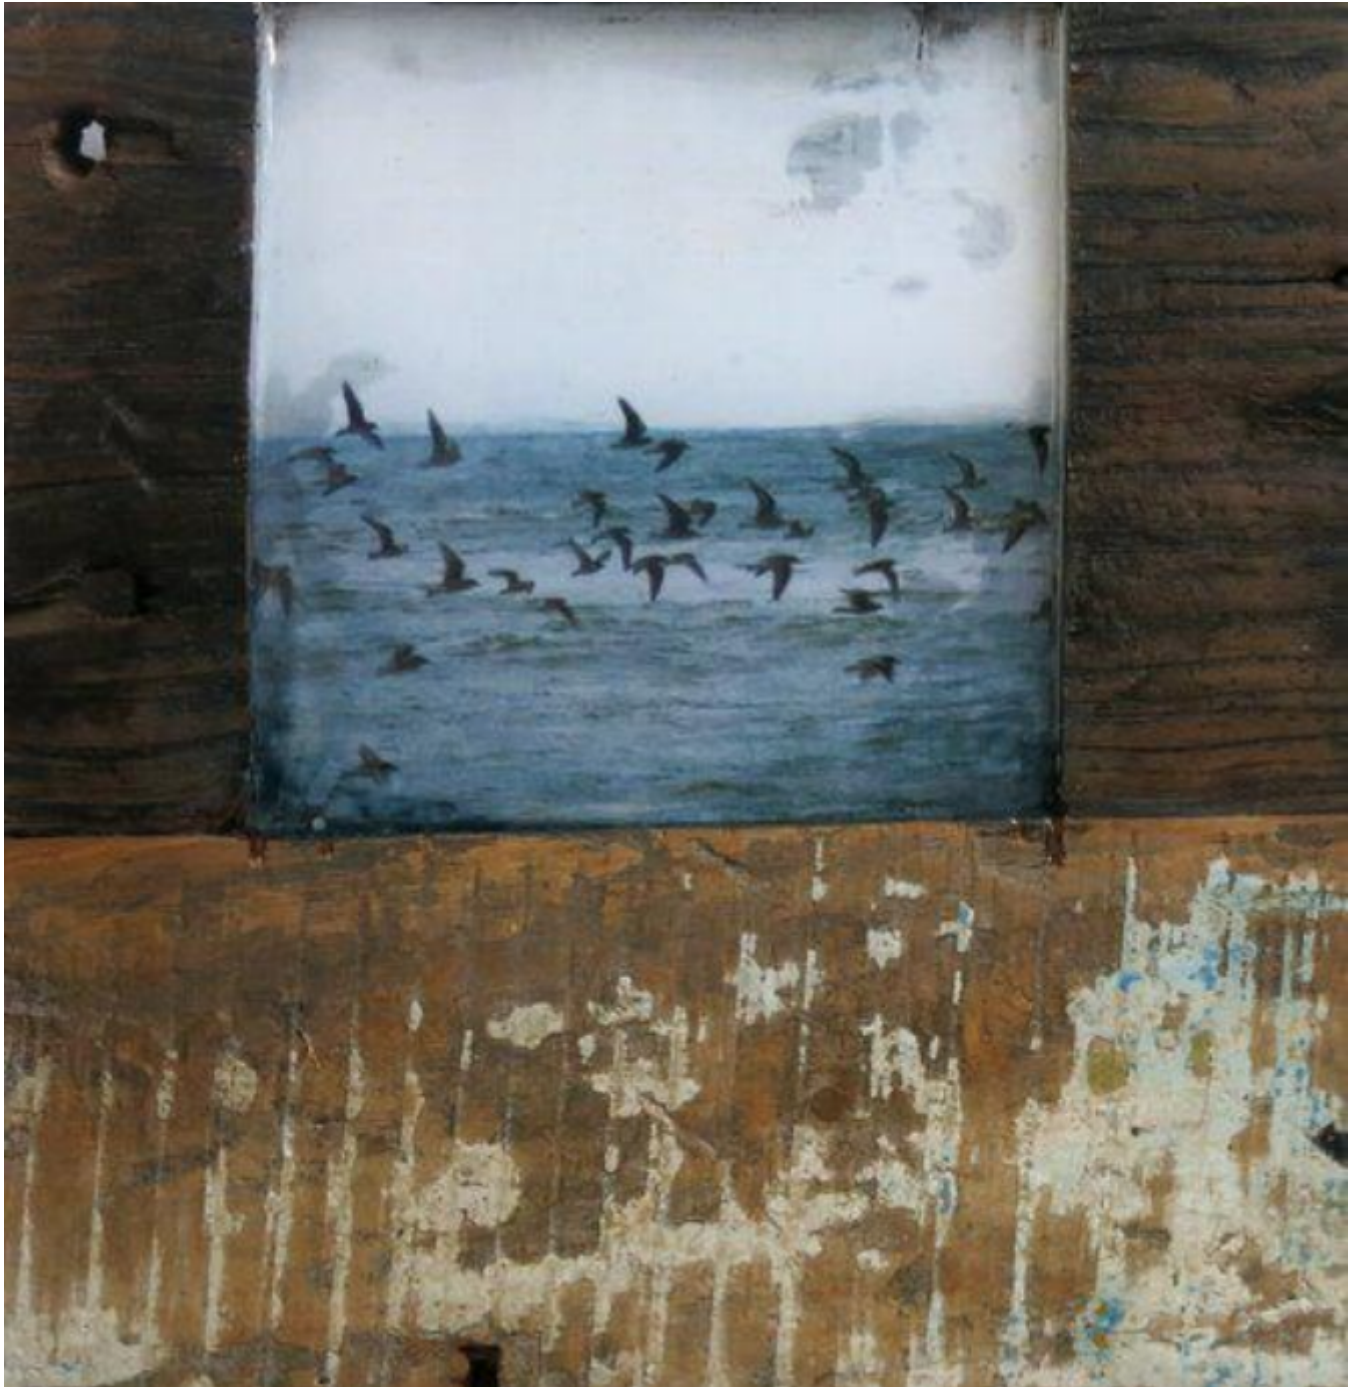

artéria

Padies lords

Amélie Desjardins

Sold

REF: 6067

DESCRIPTION

2014

SOLD

Dimensions: 10x10 inches / 25x25 cm