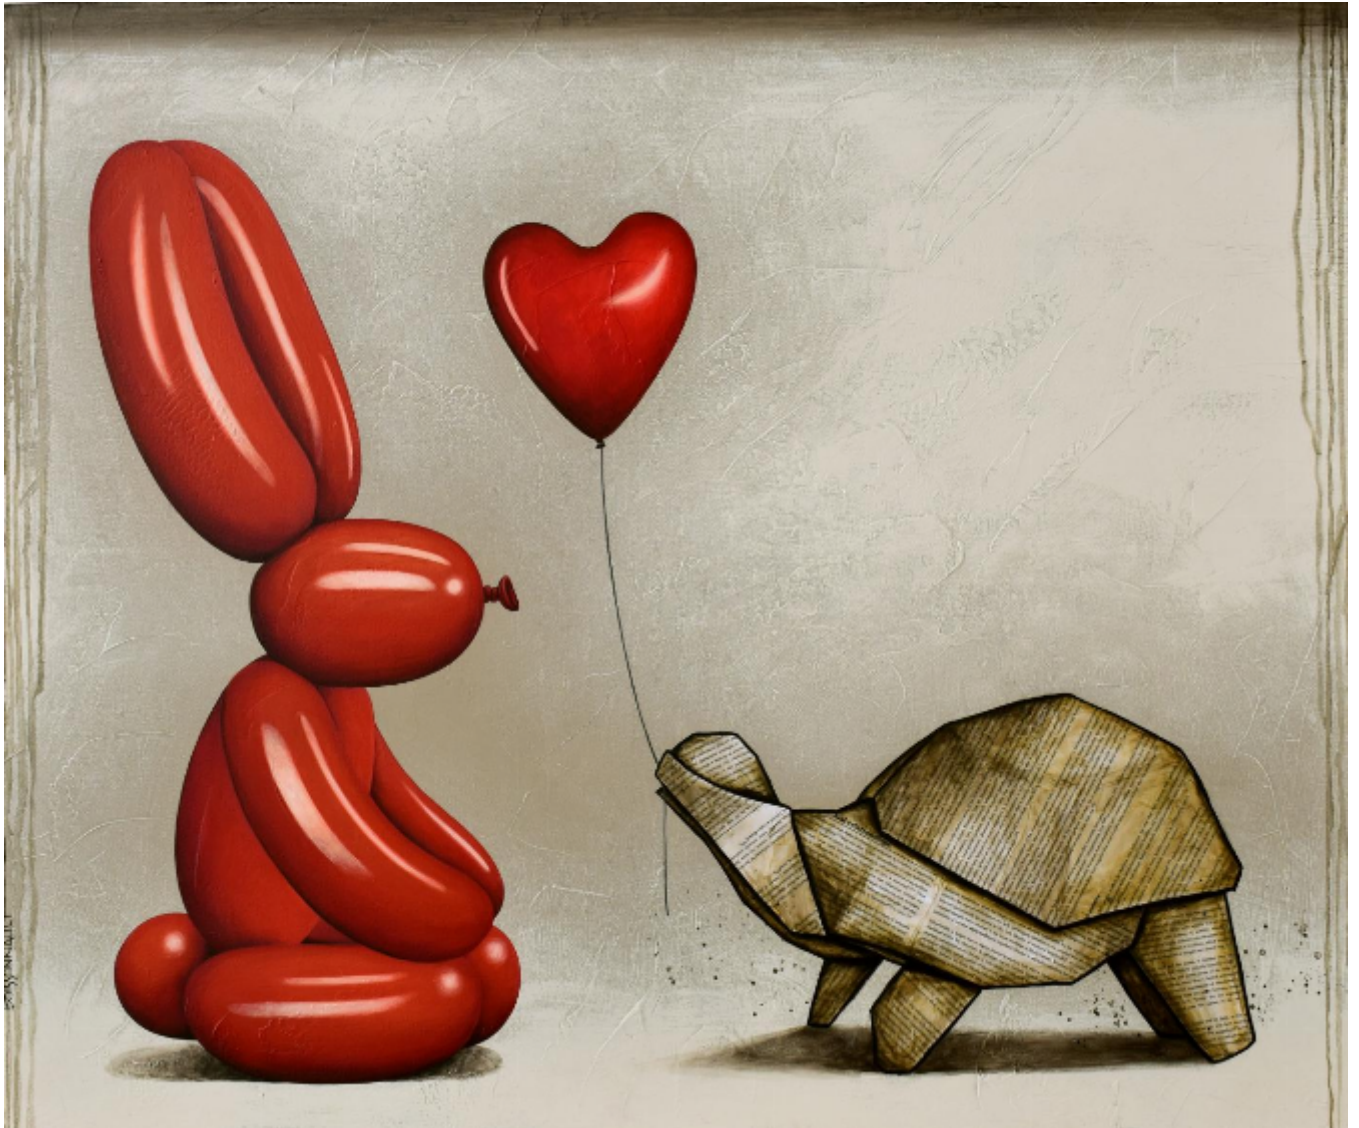

artéria

Opposites attract

Nathalie Boissonnault

Sold

REF: 15909

Height: 102 cm (40.2")

Width: 122 cm (48")