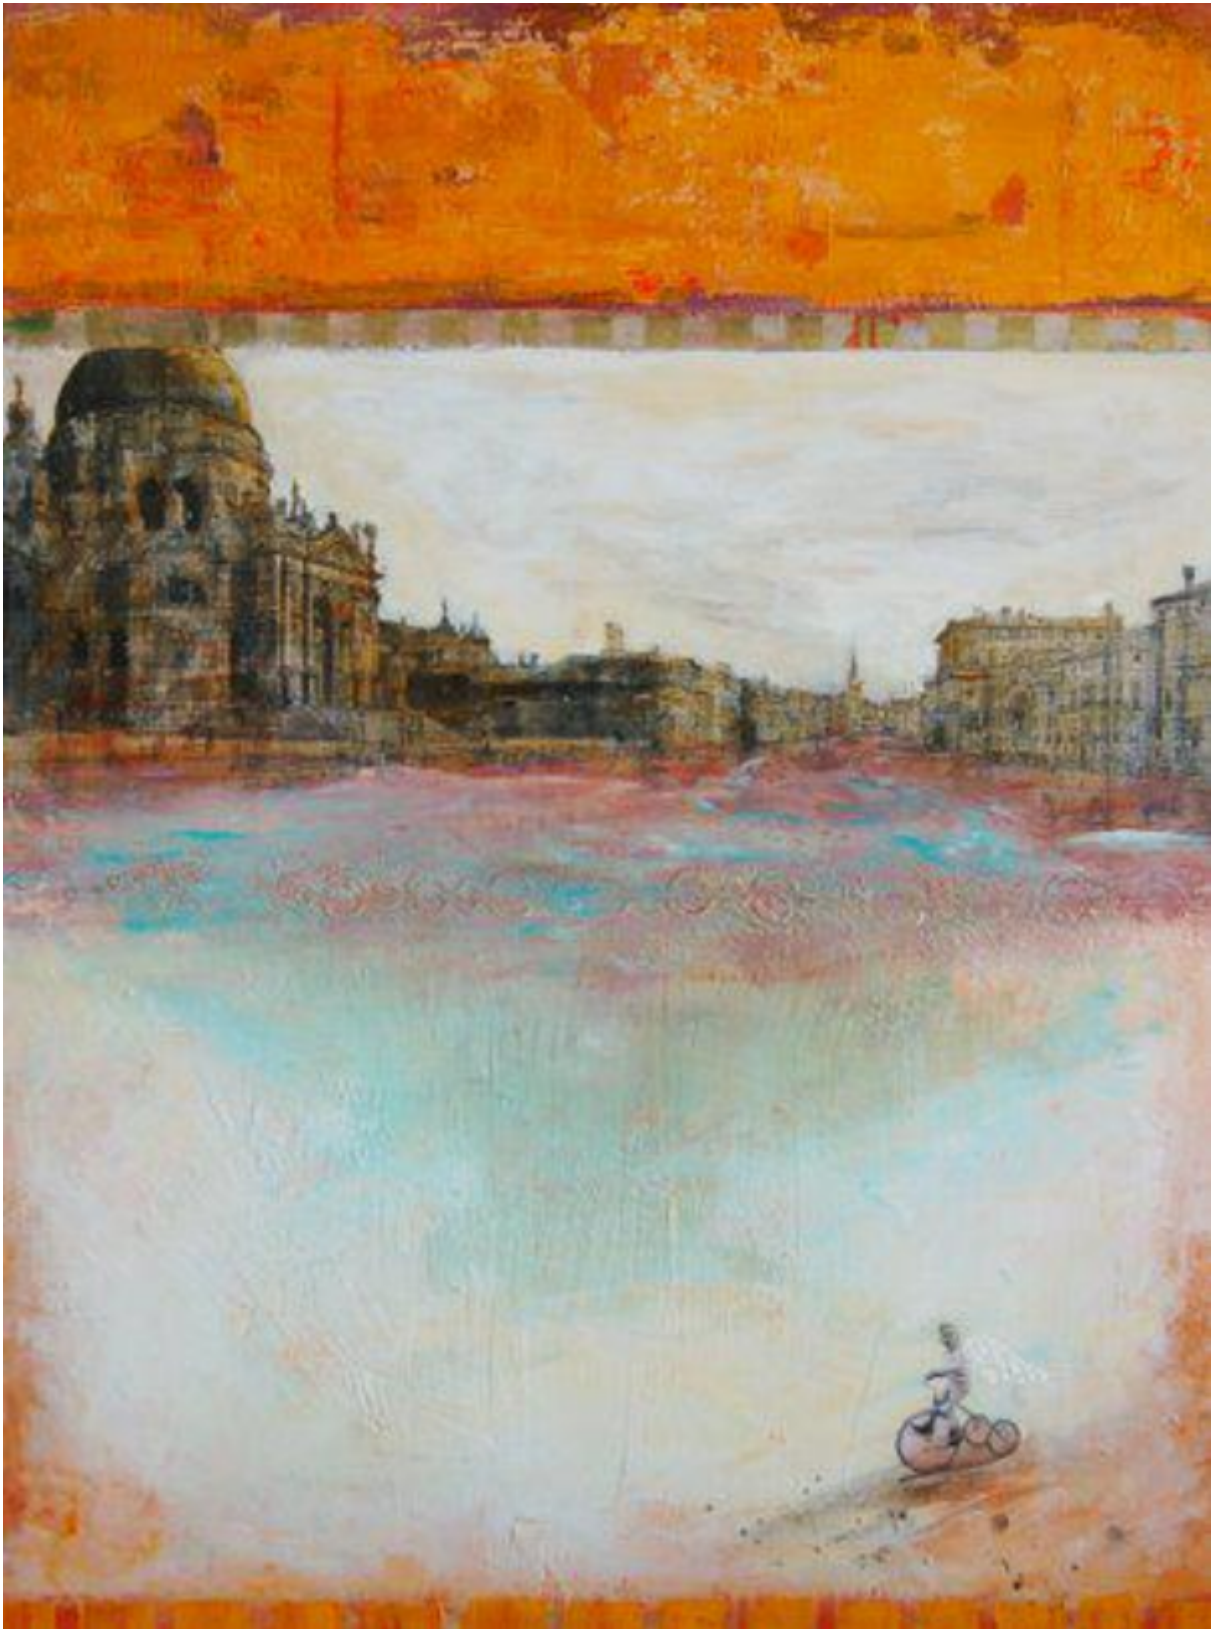

artéria

La joie

Maryline Lemaitre

Sold

REF: 5509

## DESCRIPTION

---

2012

SOLD

Dimensions: 48x36 inches / 122x91 cm