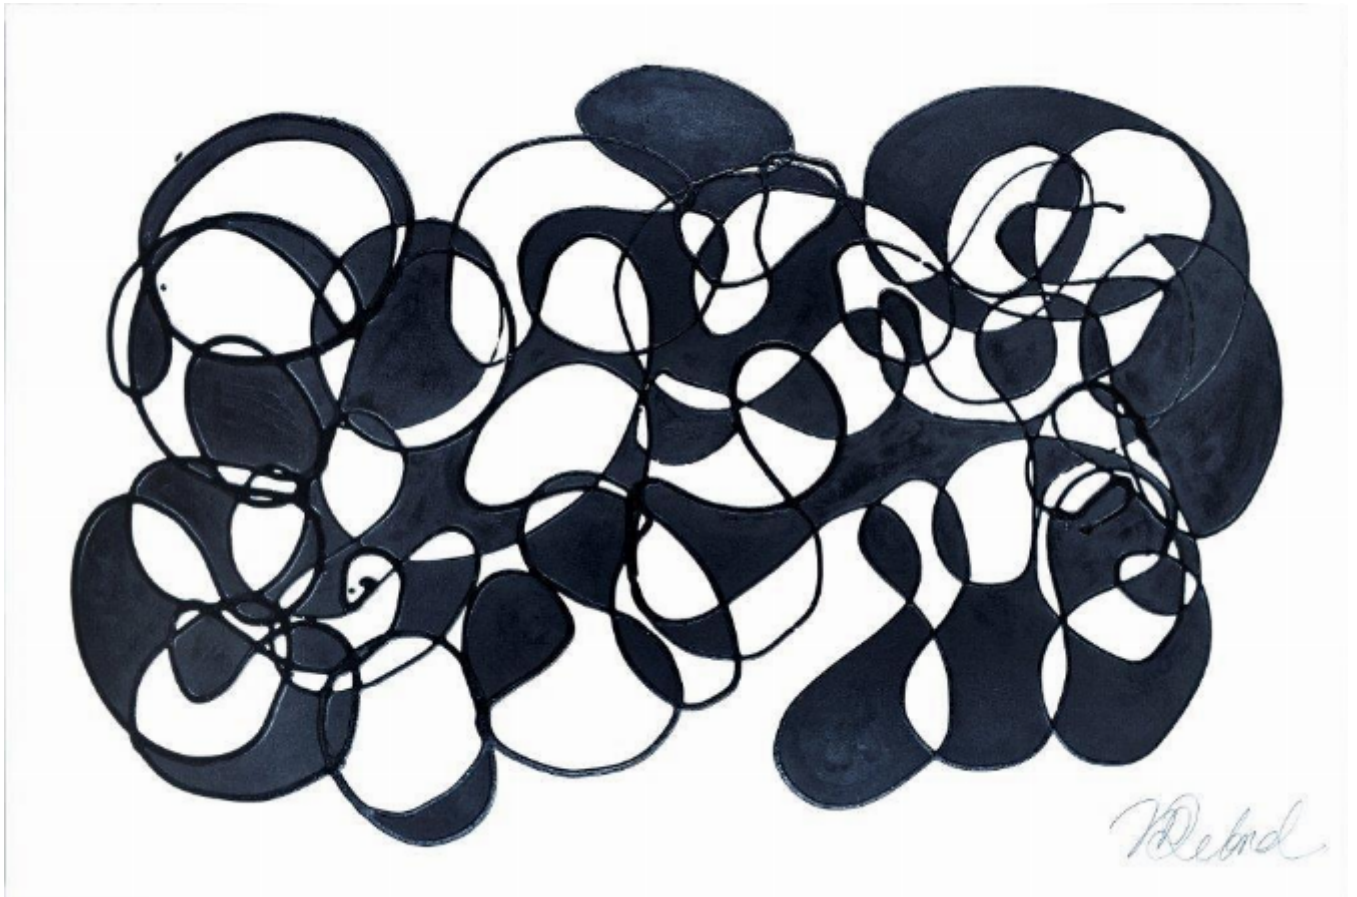

artéria

La Brebis

Nathalie Deland

Sold

REF: 15094

Height: 102 cm (40.2")

Width: 152.5 cm (60")

DESCRIPTION