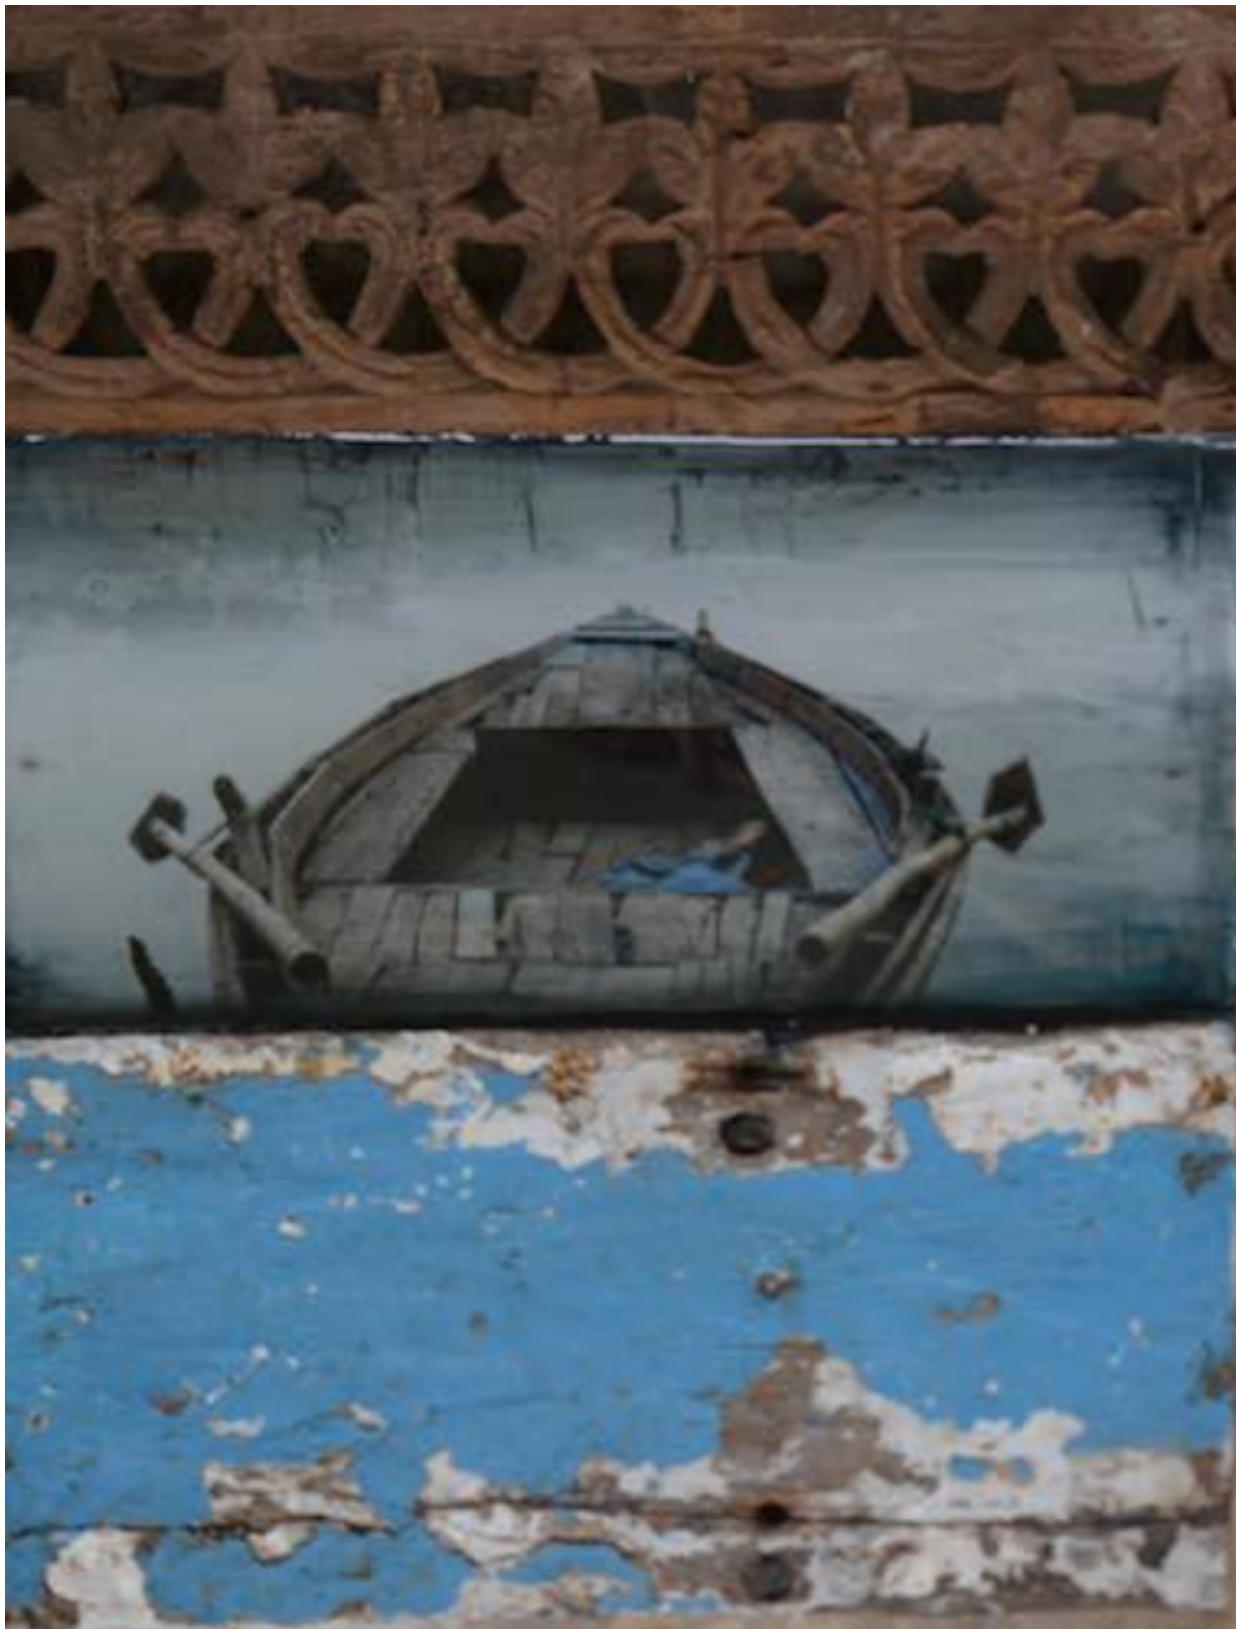

artéria

Karma sunrise

Amélie Desjardins

Sold

REF: 11160

## DESCRIPTION

---

2016

SOLD

Dimensions: 13X16 inches / 33X41 cm