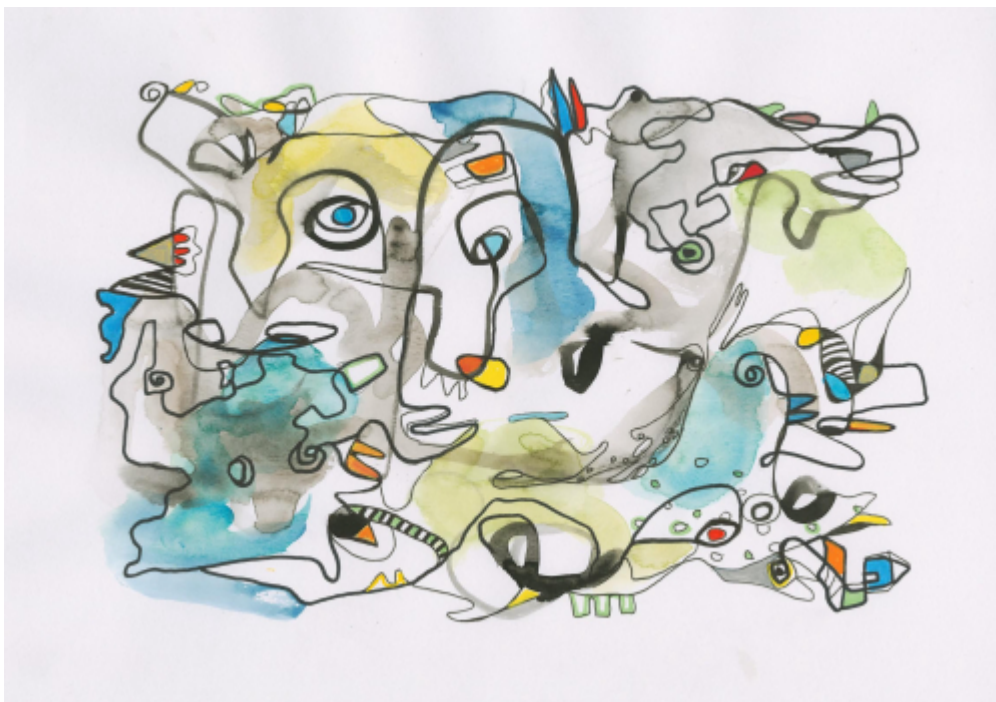

# artéria

Escales 34

Carole Arbic

REF: 16685

Height: 29 cm (11.42") Width: 42 cm (16.54")

**CA\$175 + TAX**

Watercolor and marker on paper