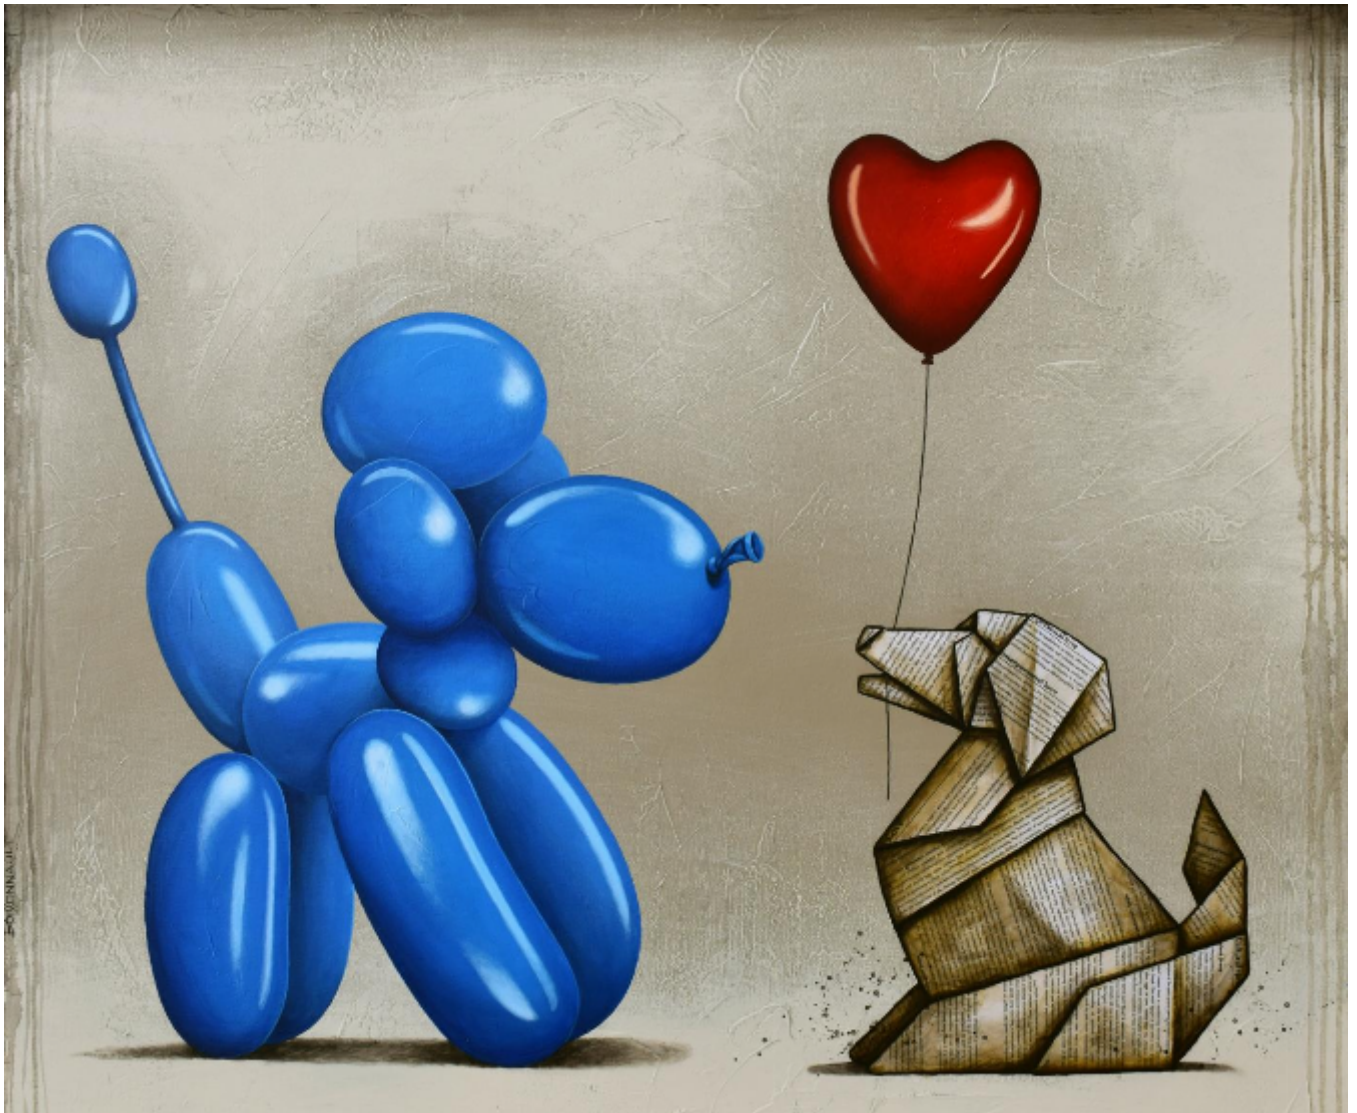

artéria

Dame en bleu

Nathalie Boissonnault

Sold

REF: 15910

Height: 102 cm (40.2")

Width: 122 cm (48")