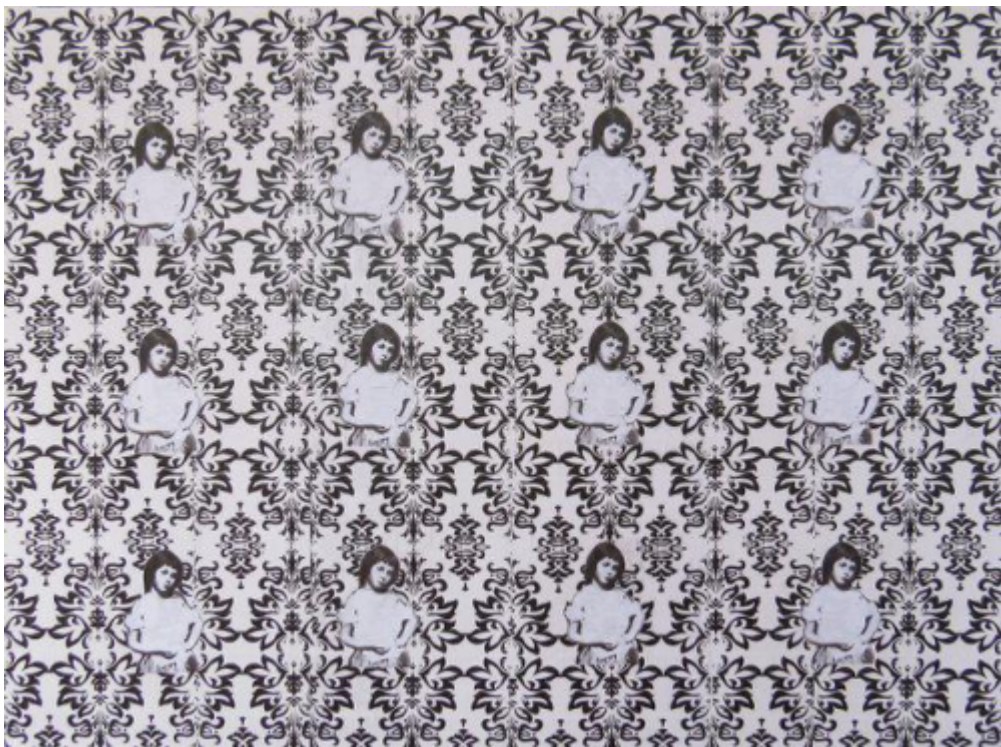

artêria

Alice Liddle

Christian Dorey

REF: 6672

Height: 76.5 cm (30.1") Width: 102 cm (40.2")

CA\$1,540 + TAX

2014