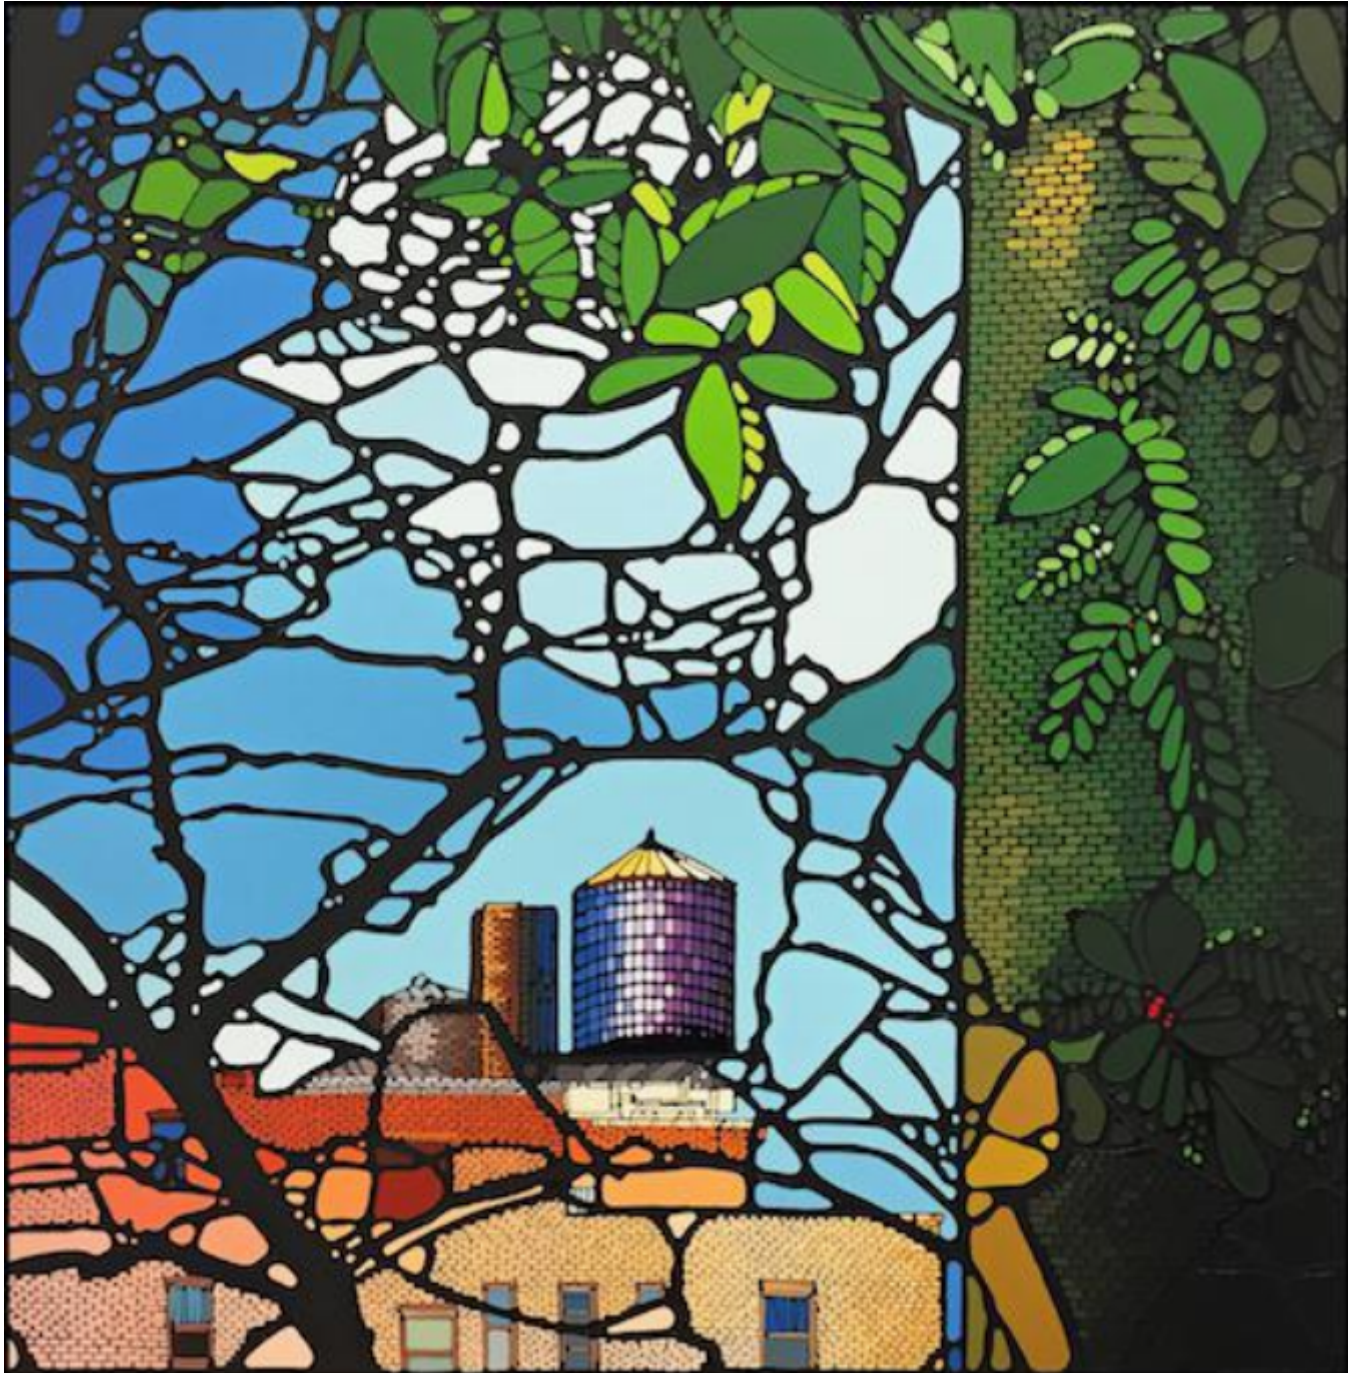

artéria

Ordinary Day

Denitza

Sold

REF: 12330

DESCRIPTION

2016

SOLD

Dimensions: 30x30 inches / 76x76 cm