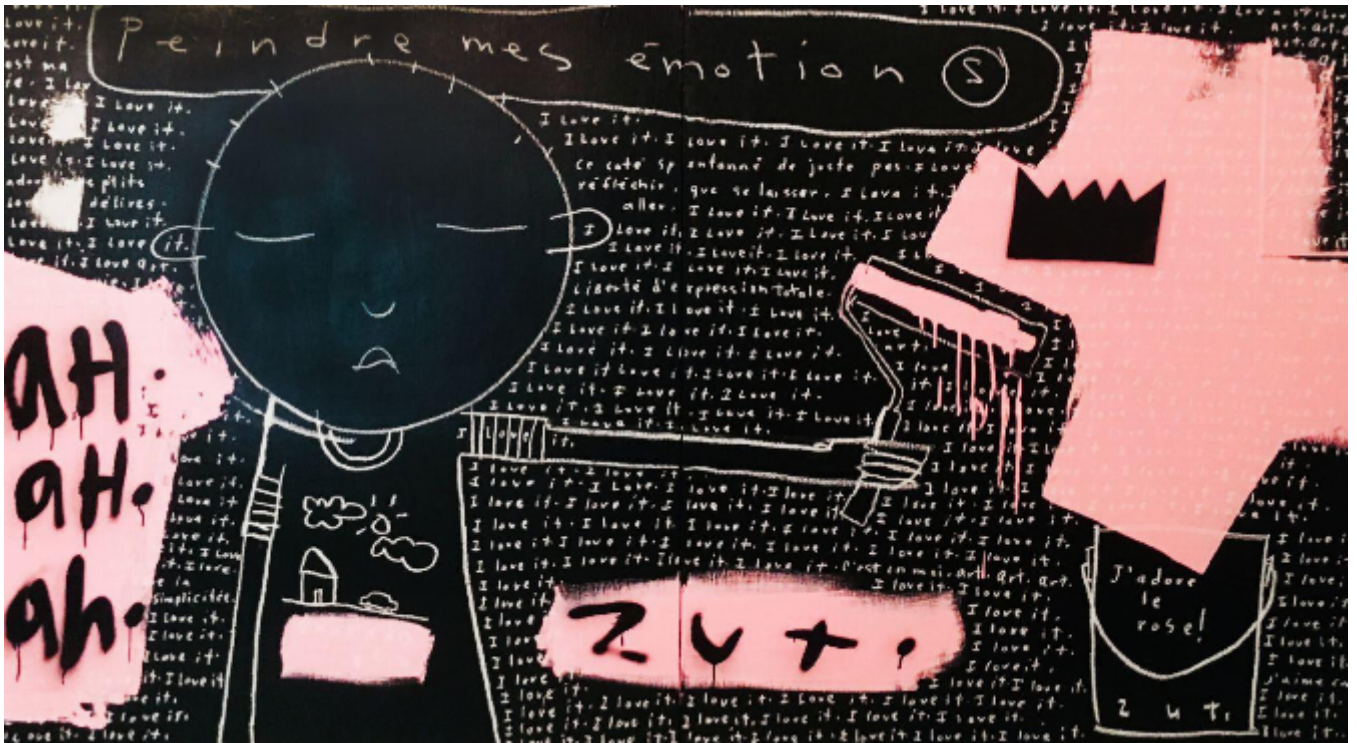

artéria

I love it

Zut

Sold

REF: 14818

Height: 102 cm (40.2")

Width: 183 cm (72")

DESCRIPTION