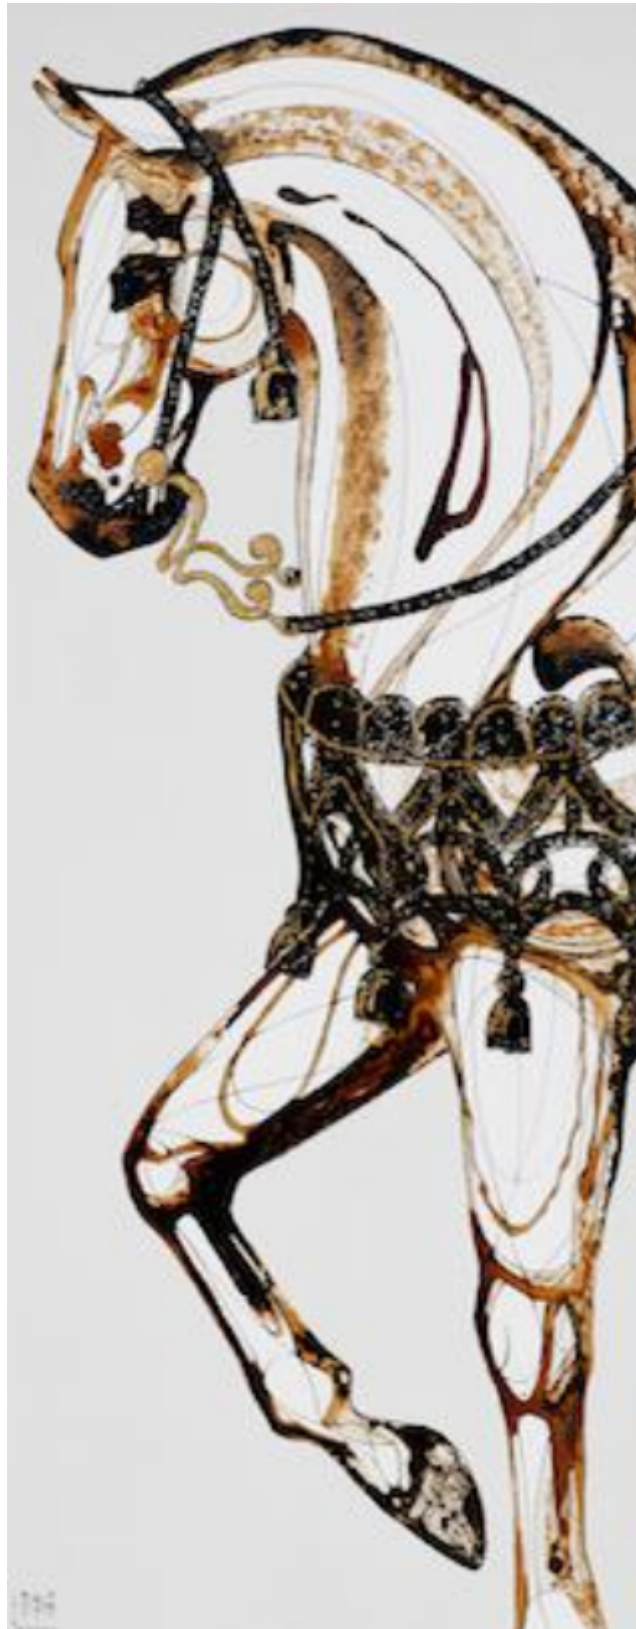

artéria

Henry

Jessica Potenza

Sold

REF: 12296

## DESCRIPTION

---

2016

SOLD

Dimensions: 60x24 inches / 152x61 cm