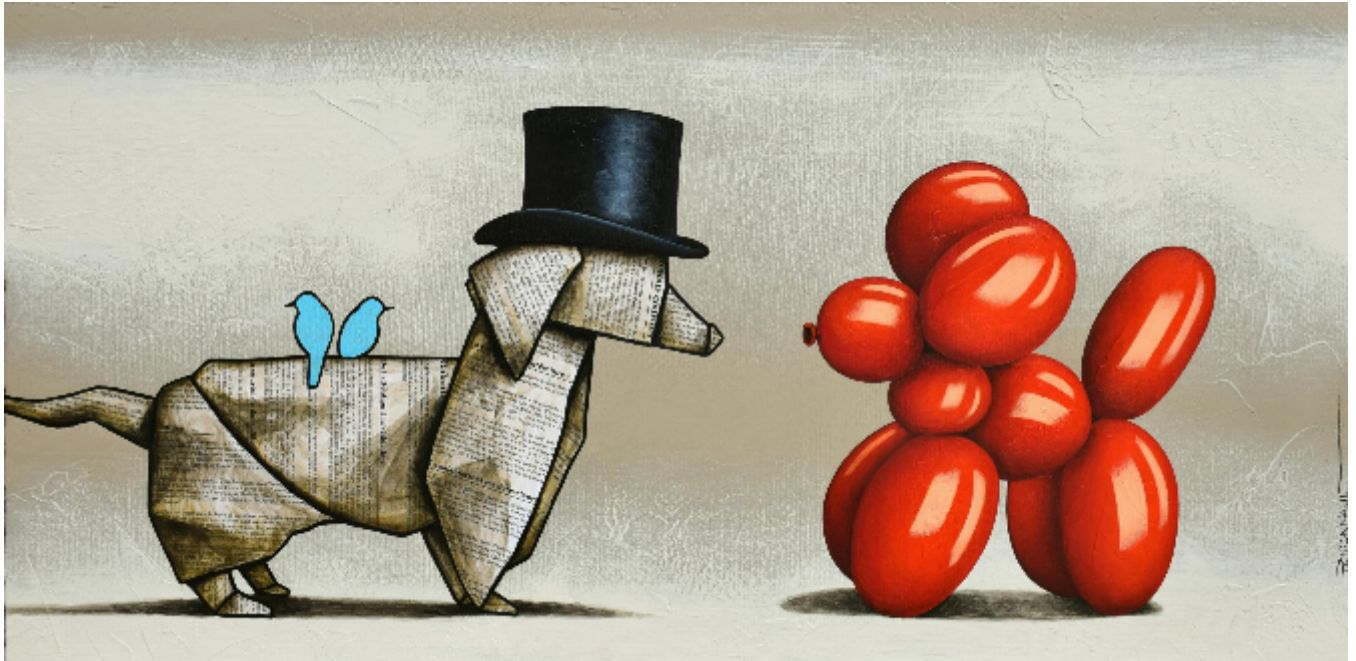

artéria

**Galant et avenant**

Nathalie Boissonnault

Sold

REF: 16829

Height: 50.78 cm (20")

Width: 101.56 cm (40")