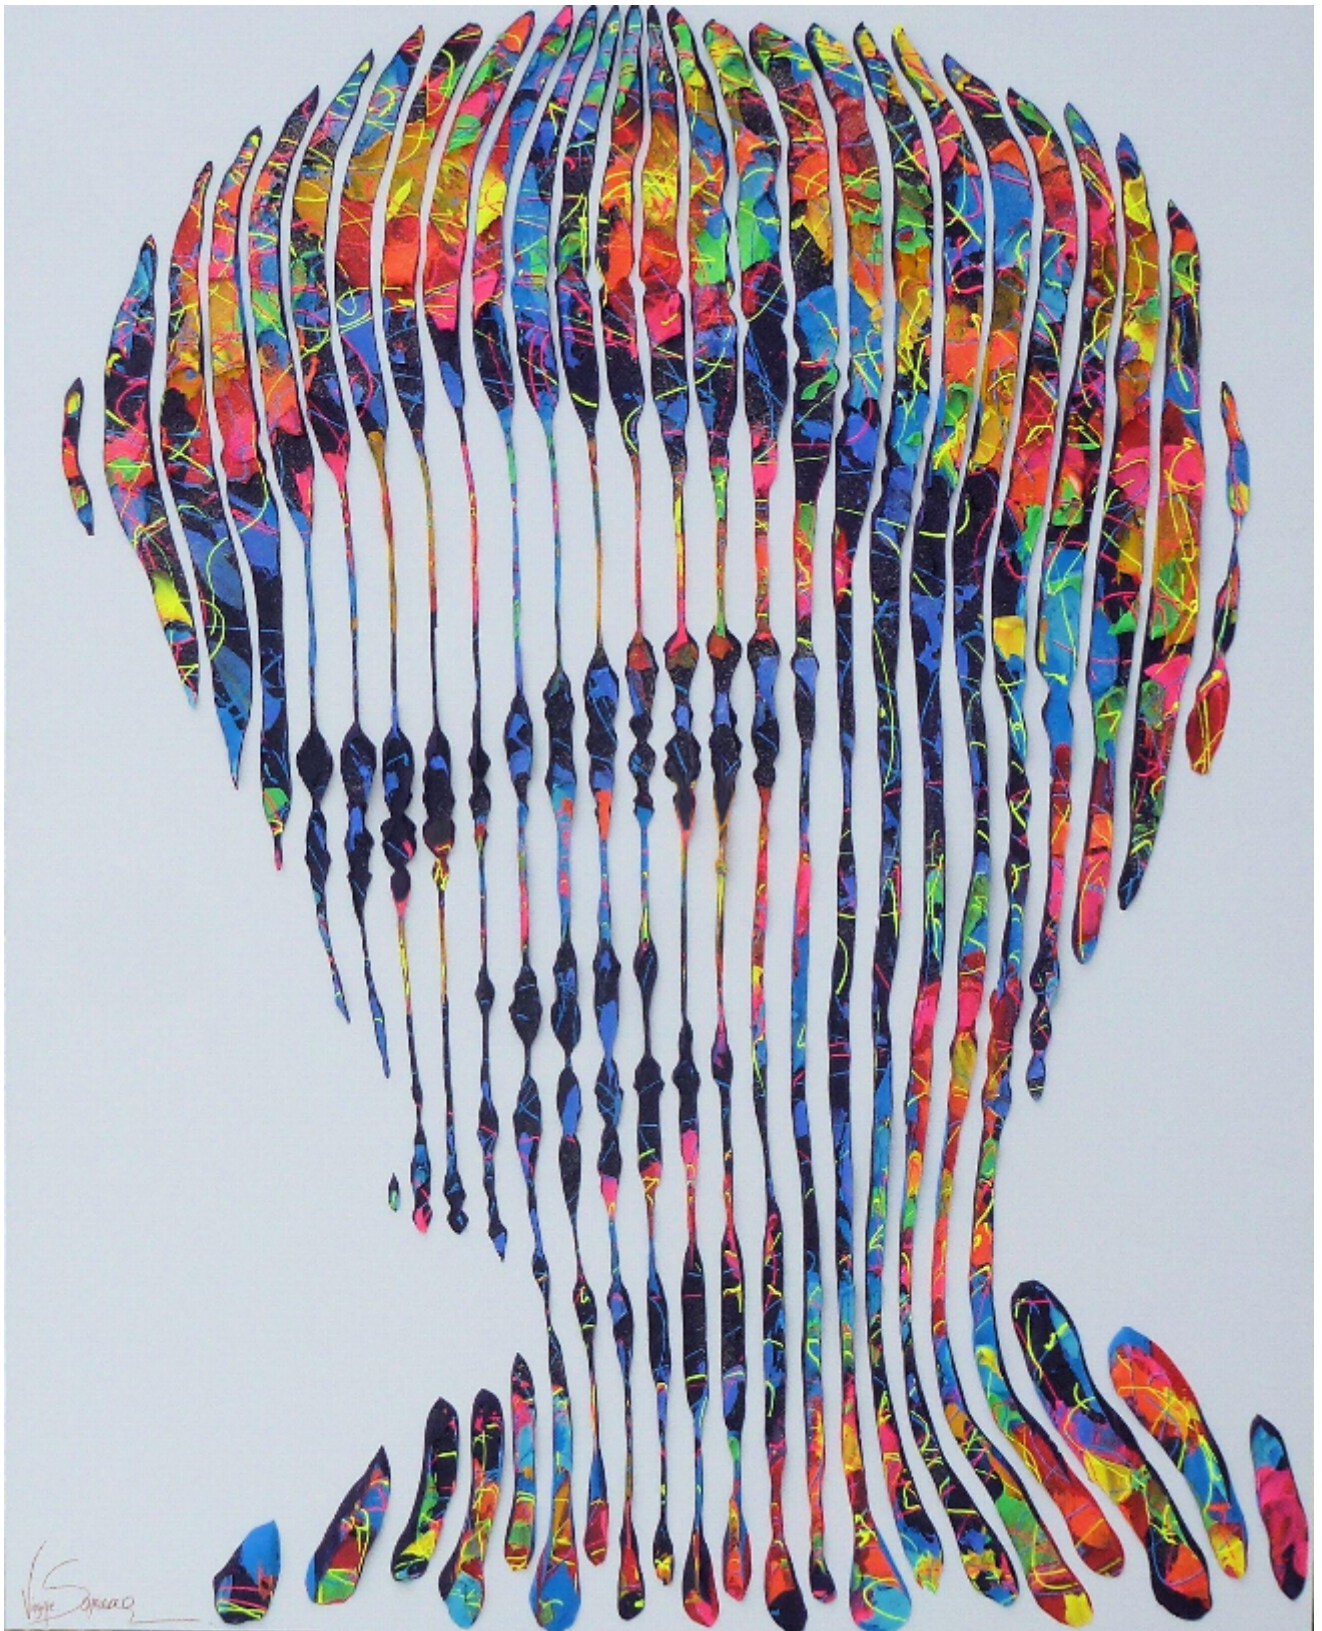

artéria

Frida une inspiration a jamais

Virginie Schroeder

Sold

REF: 14459

Height: 152.5 cm (60")

Width: 122 cm (48")

DESCRIPTION