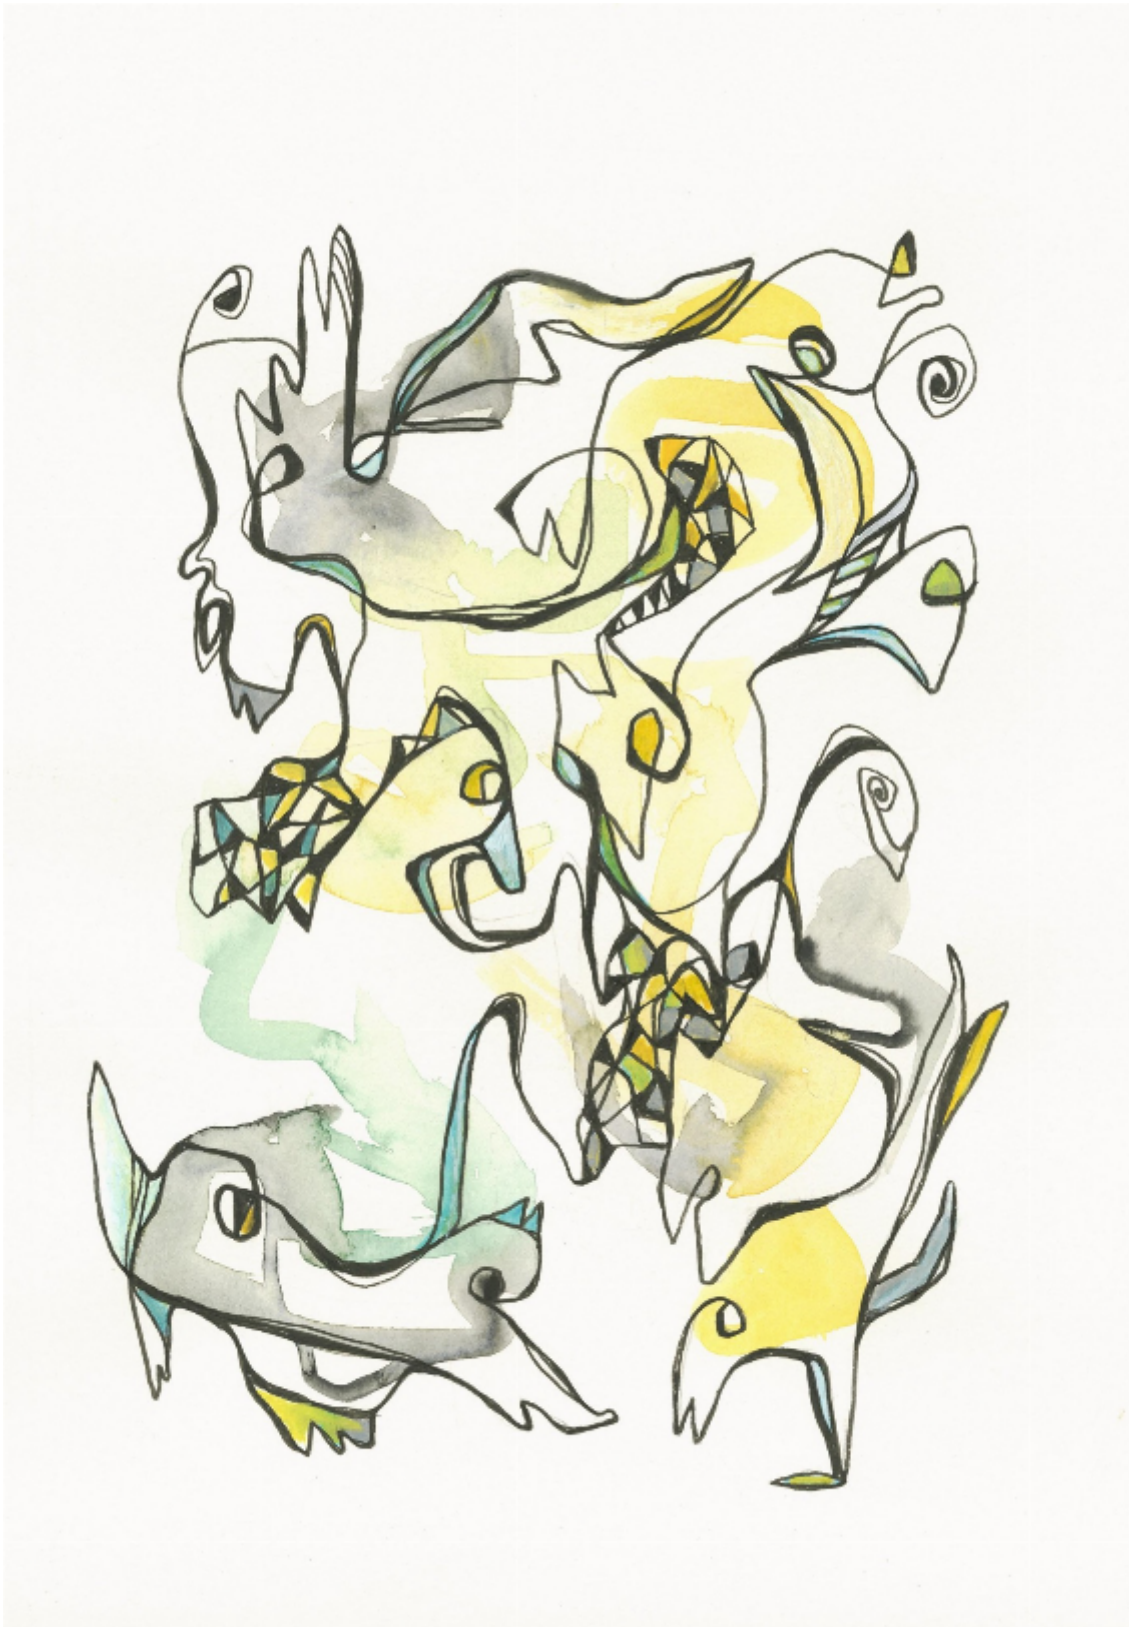

artéria

Eau de vie 06

Carole Arbic

CA\$360 + TAX

REF: 17053

Height: 39.35 cm (15.5")

Width: 29.2 cm (11.5")

DESCRIPTION

Watercolor and marker on paper, Framed