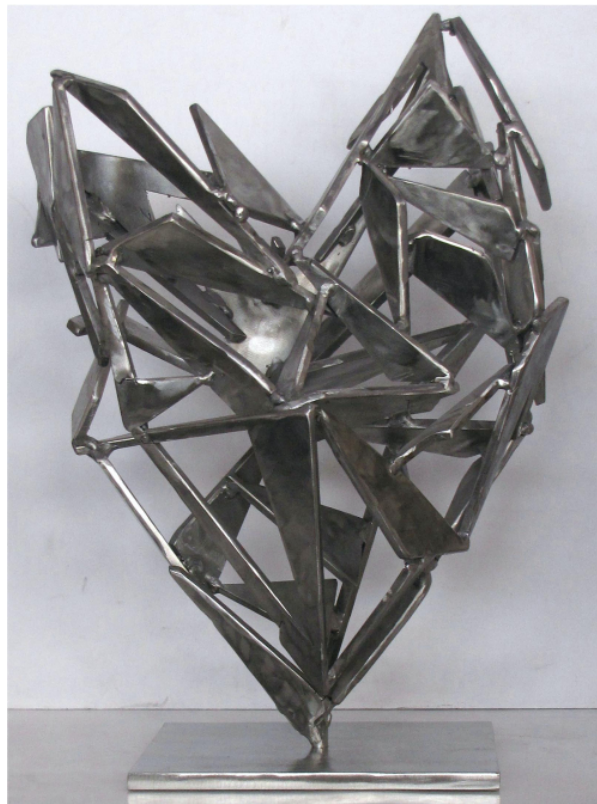

artêria

Fragment 2

Marie-Christine Payette

REF: 16170

Height: 44 cm (17.3") Width: 30 cm (11.8") Depth: 20 cm (7.9")

Sold

Acier inoxydable

2019