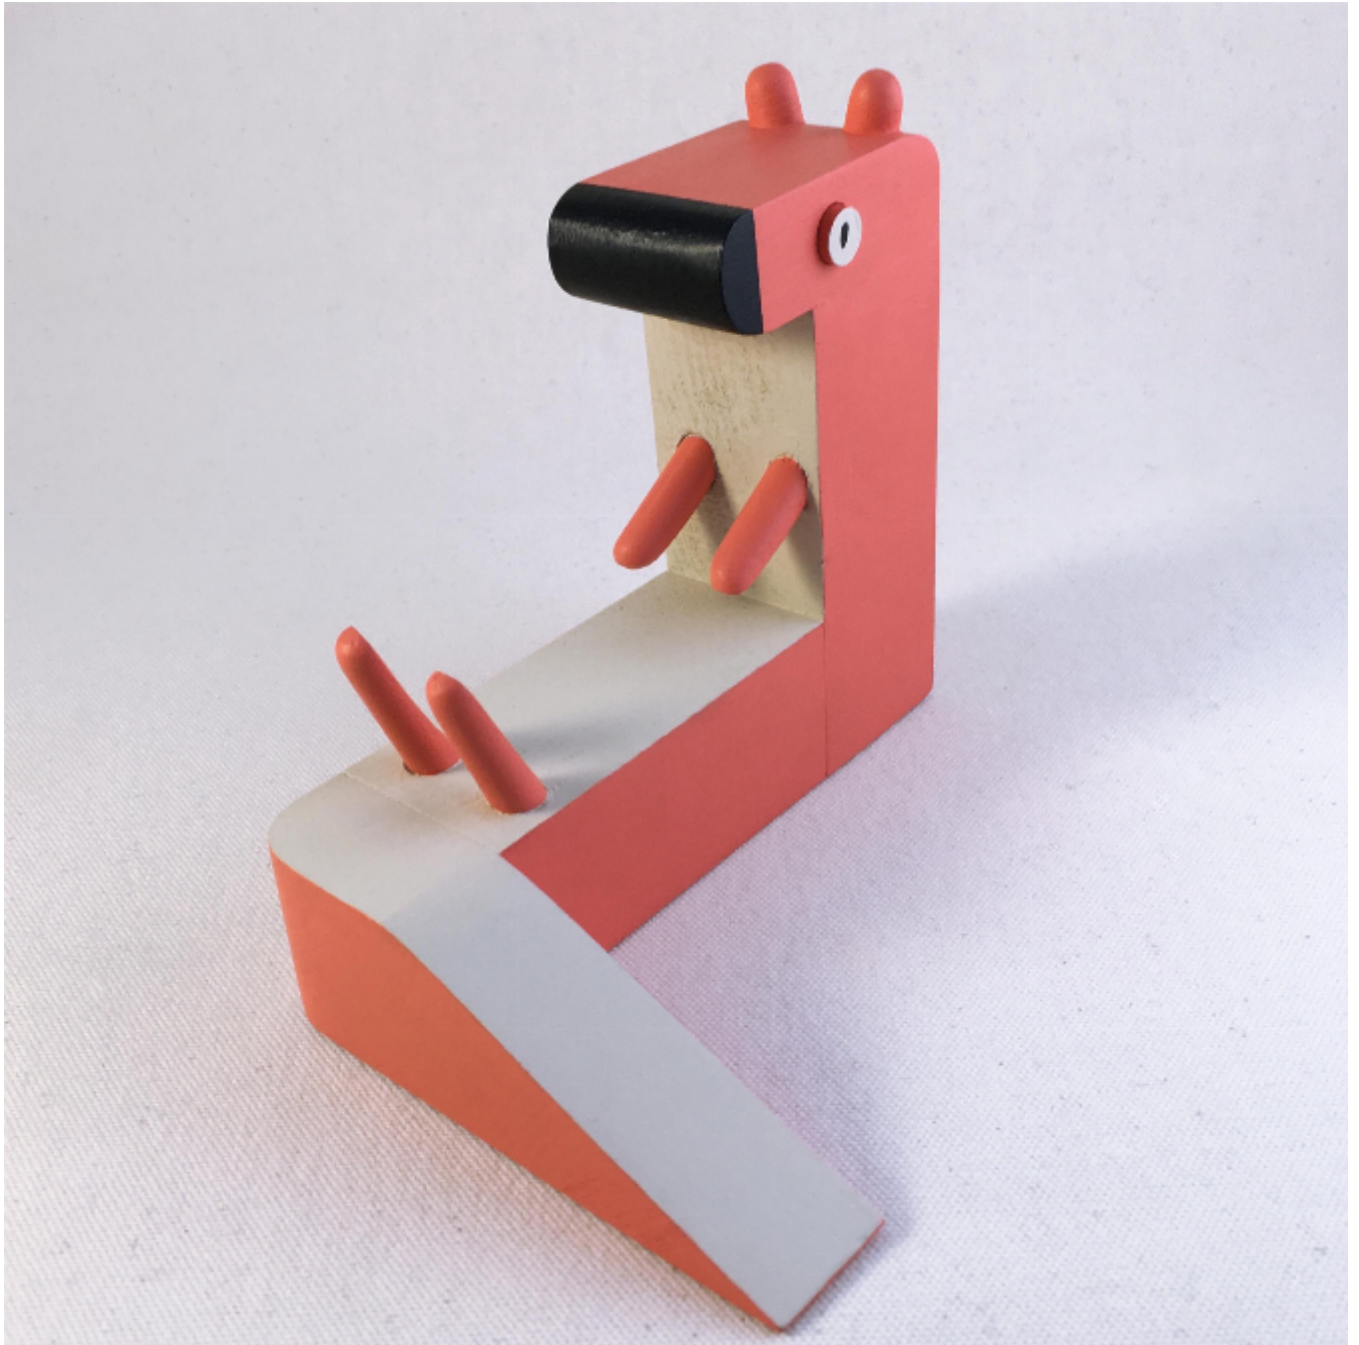

artéria

Loutre rouge

Vigg

CA\$300 + TAX

REF: 17387

Height: 10 cm (3.9")

Width: 14 cm (5.5")

Depth: 4 cm (1.6")

DESCRIPTION
