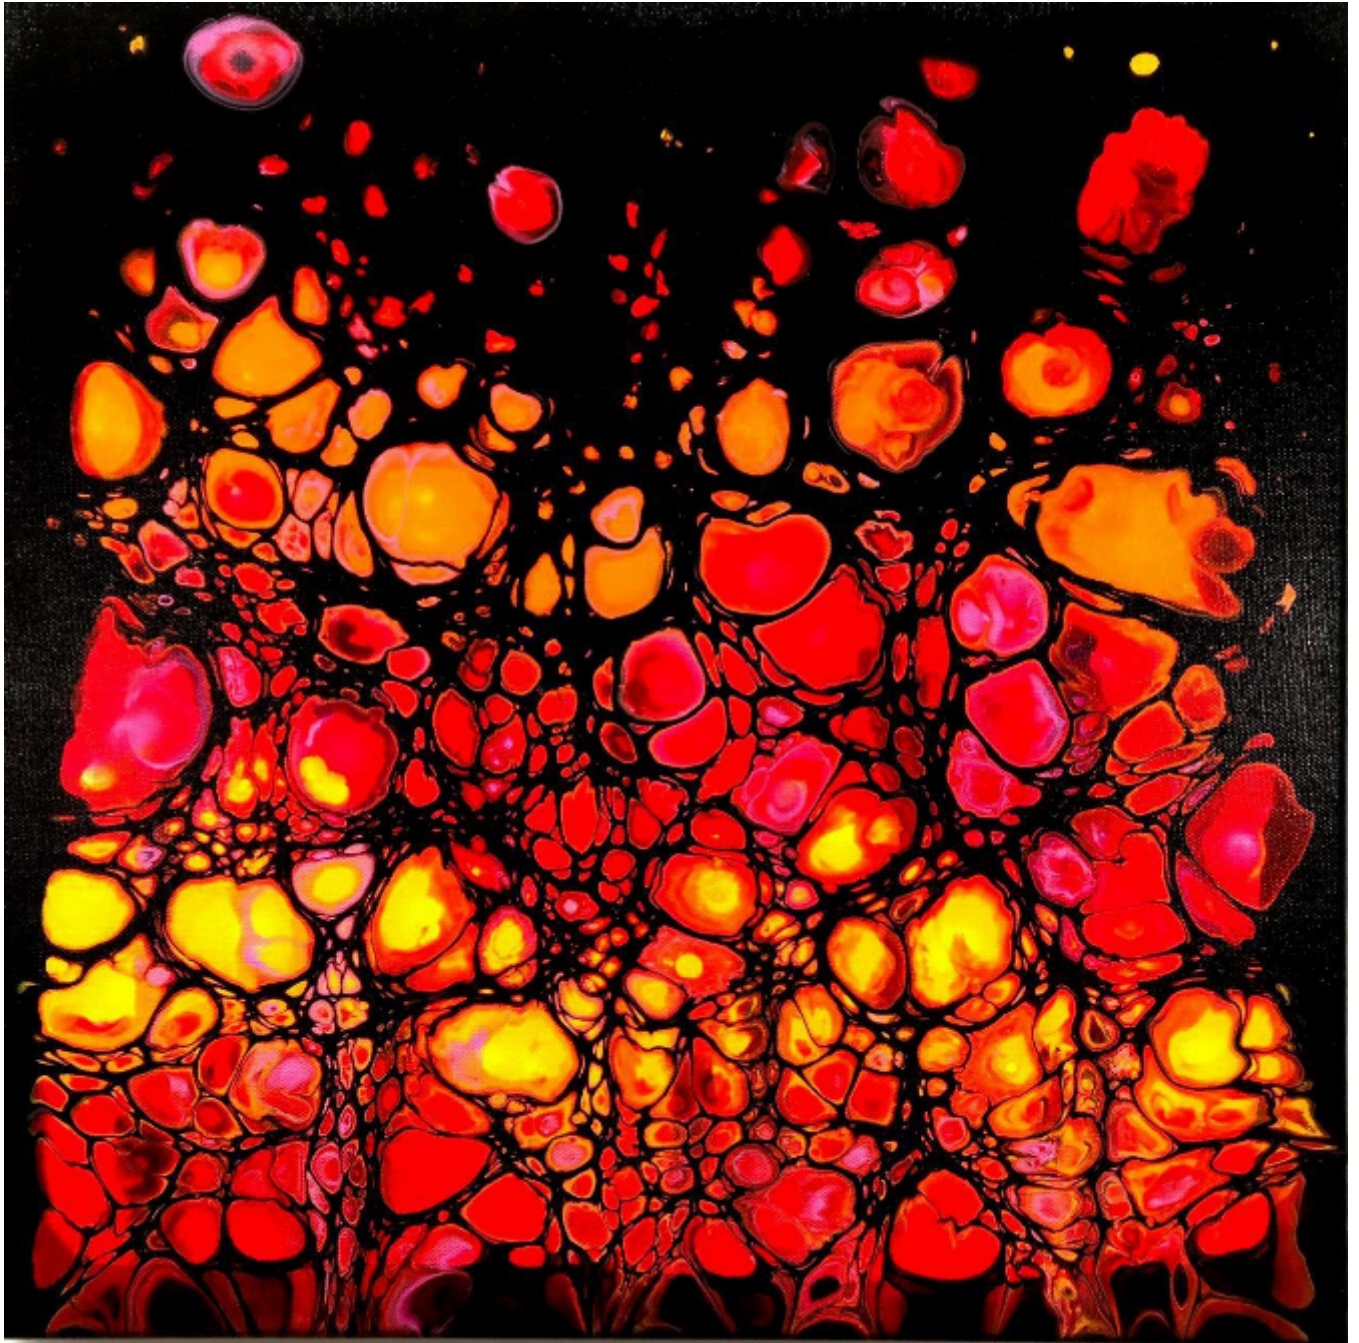

## Eruption

Ghislaine Chapuis

CA\$695 + TAX

REF: 18320

Height: 40 cm (15.7")

Width: 40 cm (15.7")