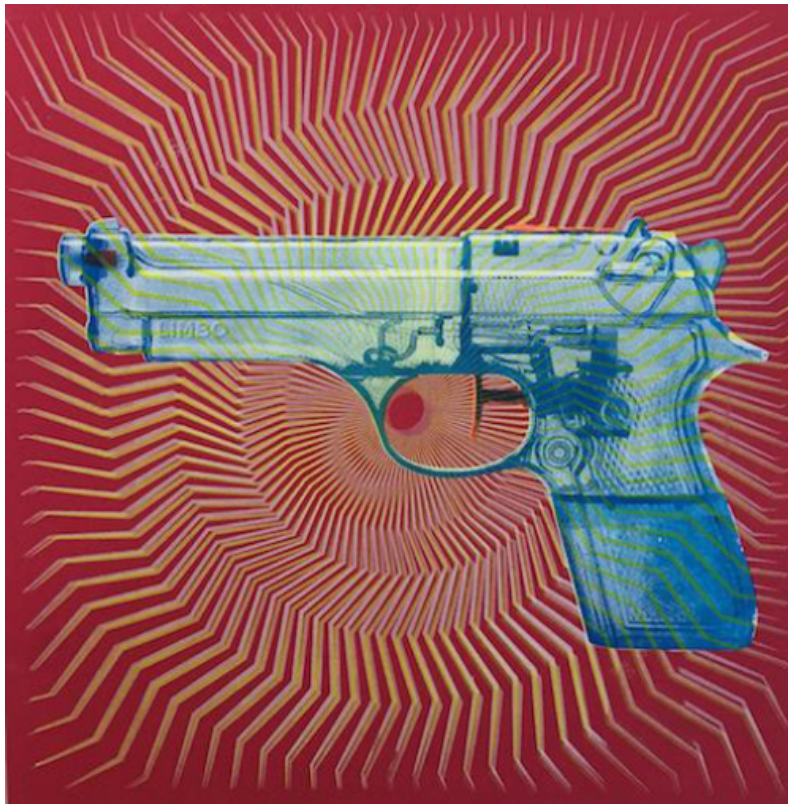

artéria

Blue gun on red

Limbo

REF: 11631

Height: 76.5 cm (30.1") Width: 76.5 cm (30.1")

CA\$1,350 + TAX

2015