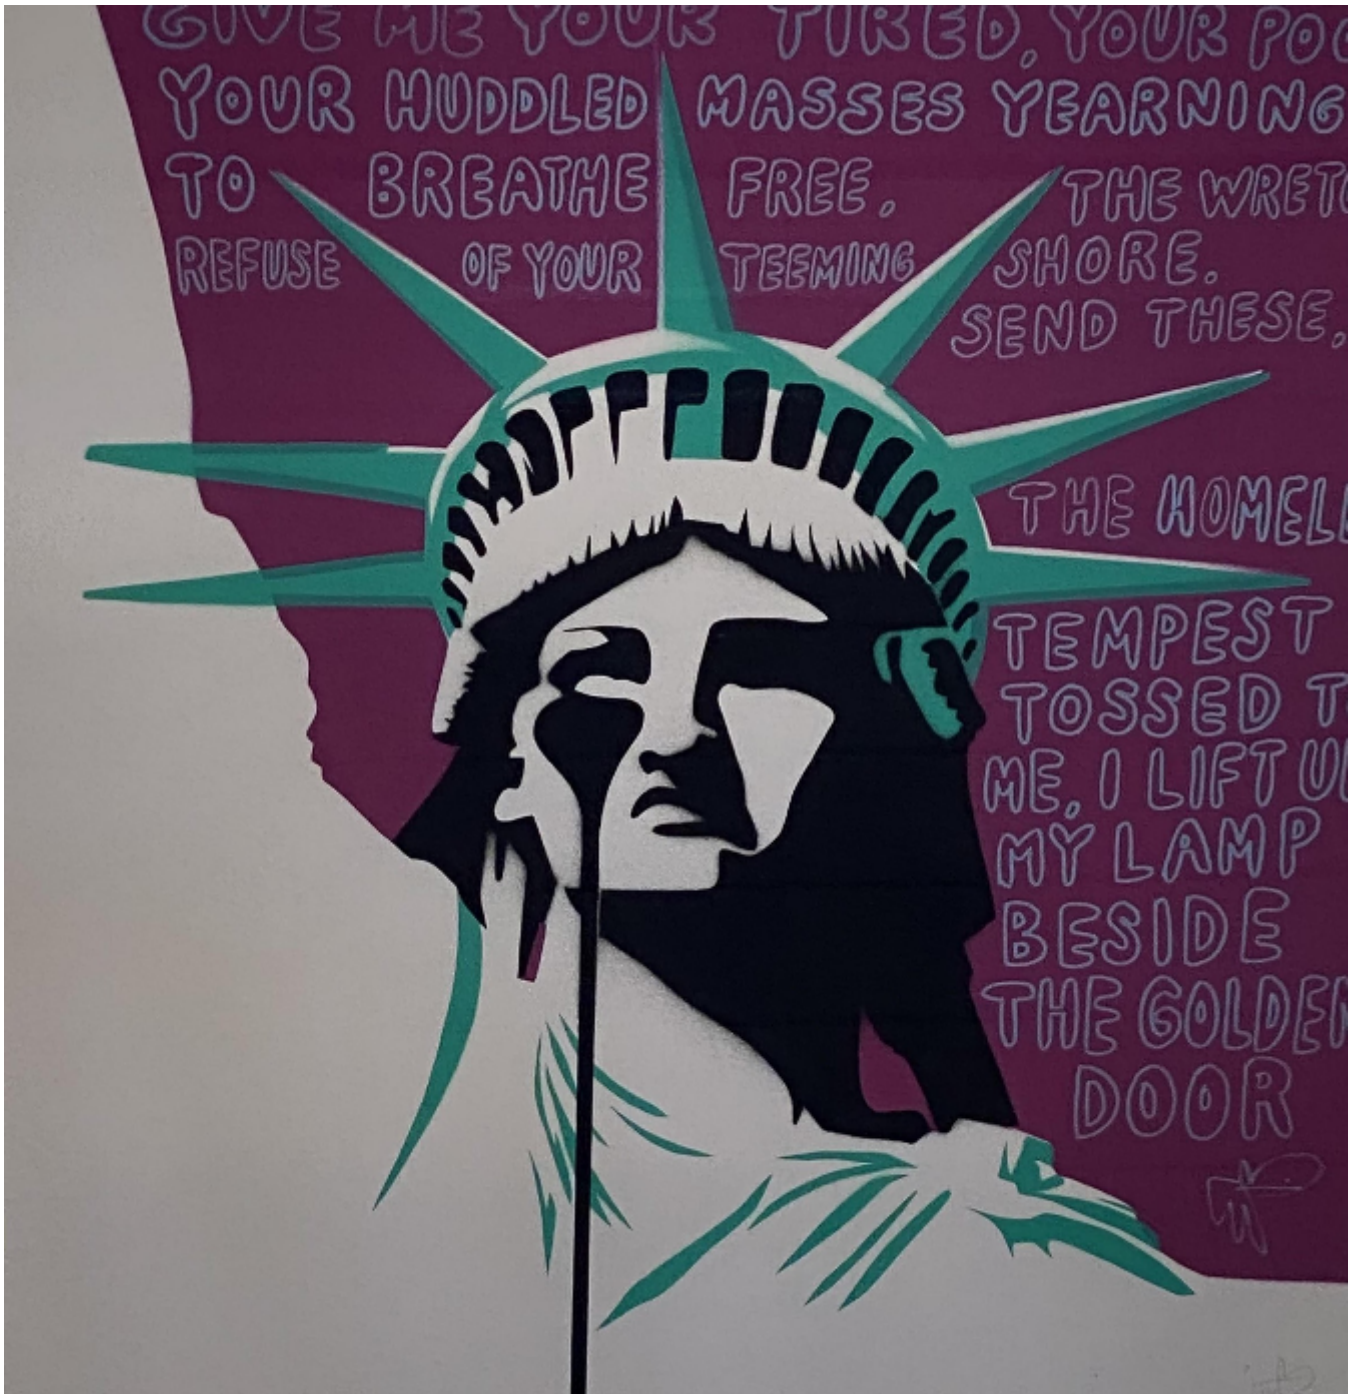

# artéria

America's nightmare Handfinished

"Pure Evil"

Sold

REF: 16869

Height: 72.36 cm (28.5")

Width: 66.01 cm (26")

Framed Height: 83.79 cm (33")

Framed Width: 78.71 cm (31")

Framed Depth: 78.71 cm (31")

## DESCRIPTION

---

Under glass black frame