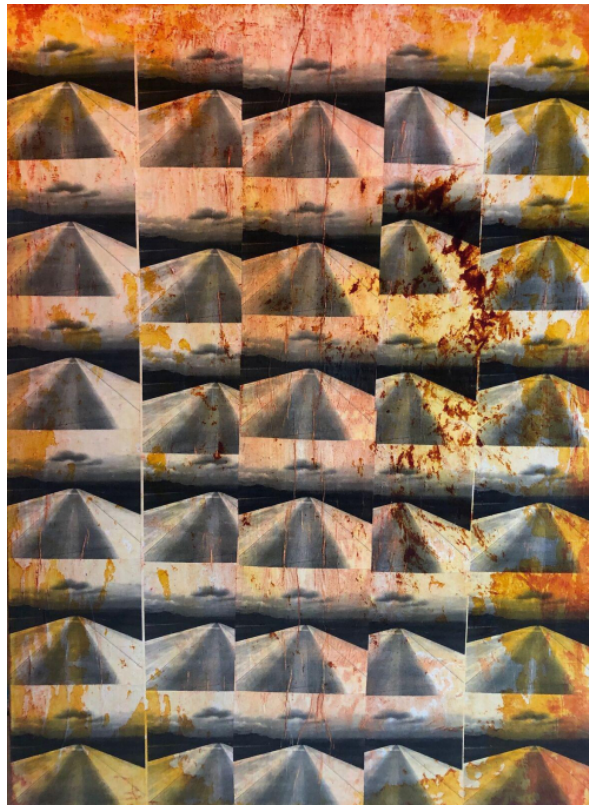

artêria

## Lost Pyramid Road

X-ian

REF: 15471

Height: 122 cm (48") Width: 91.5 cm (36")

**Sold**

Xian