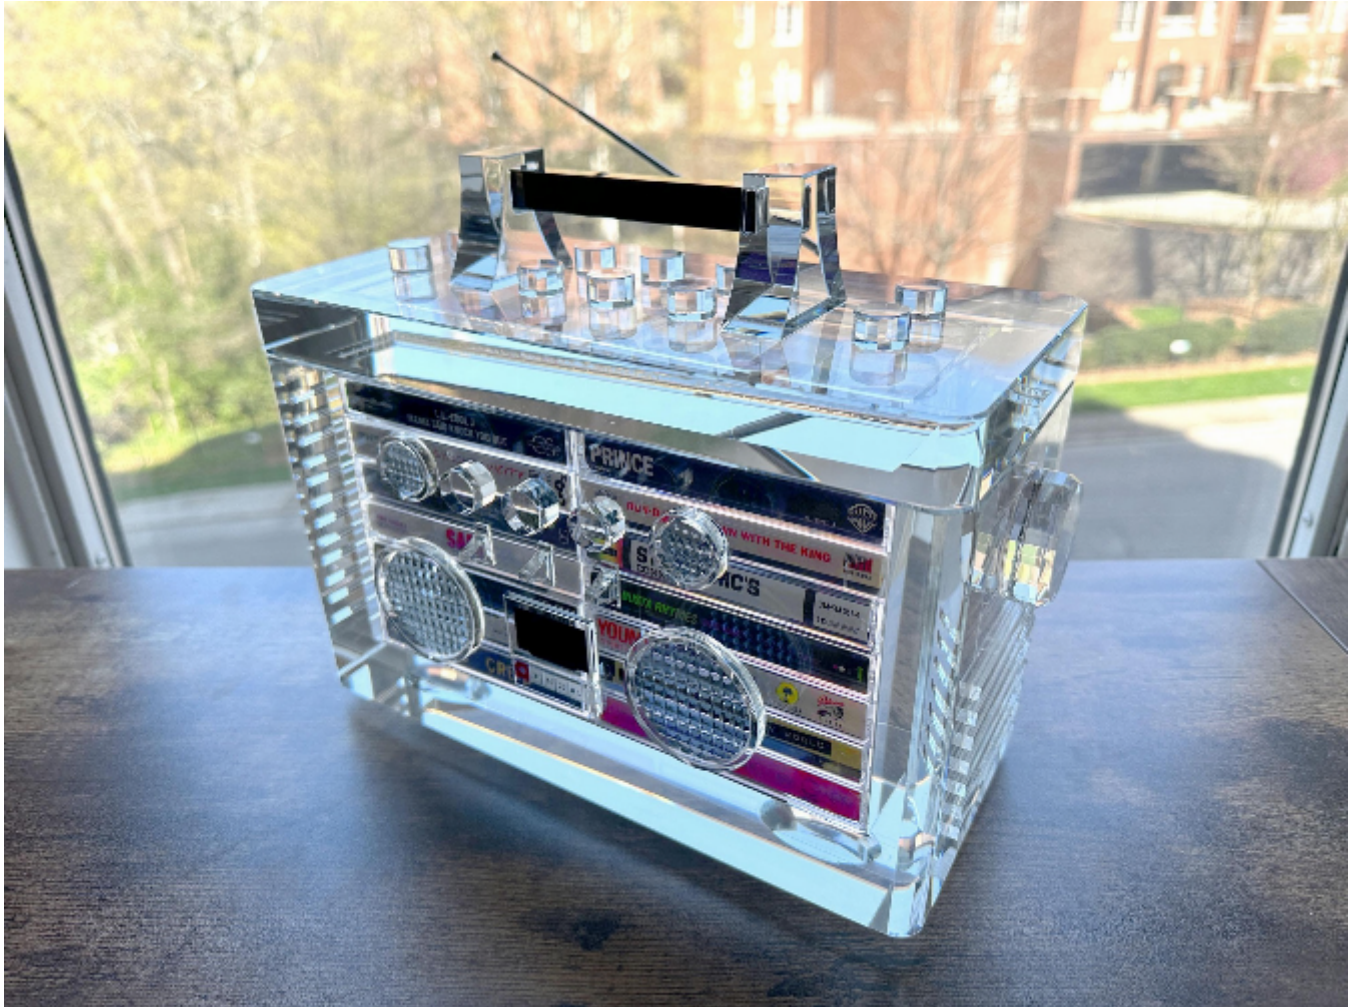

# artéria

The Rhyme capsule mini #32/100

David Schwartz

Sold

REF: 18720

Height: 22.85 cm (9")

Width: 29.2 cm (11.5")

Depth: 15.23 cm (6")

Weight: 11.34 kg

## DESCRIPTION

---

Mini limited edition crystal boombox sculptures with removable top encapsulating vintage cassette tapes. Prices vary depending on contents of the capsule, no two contain the same cassettes.