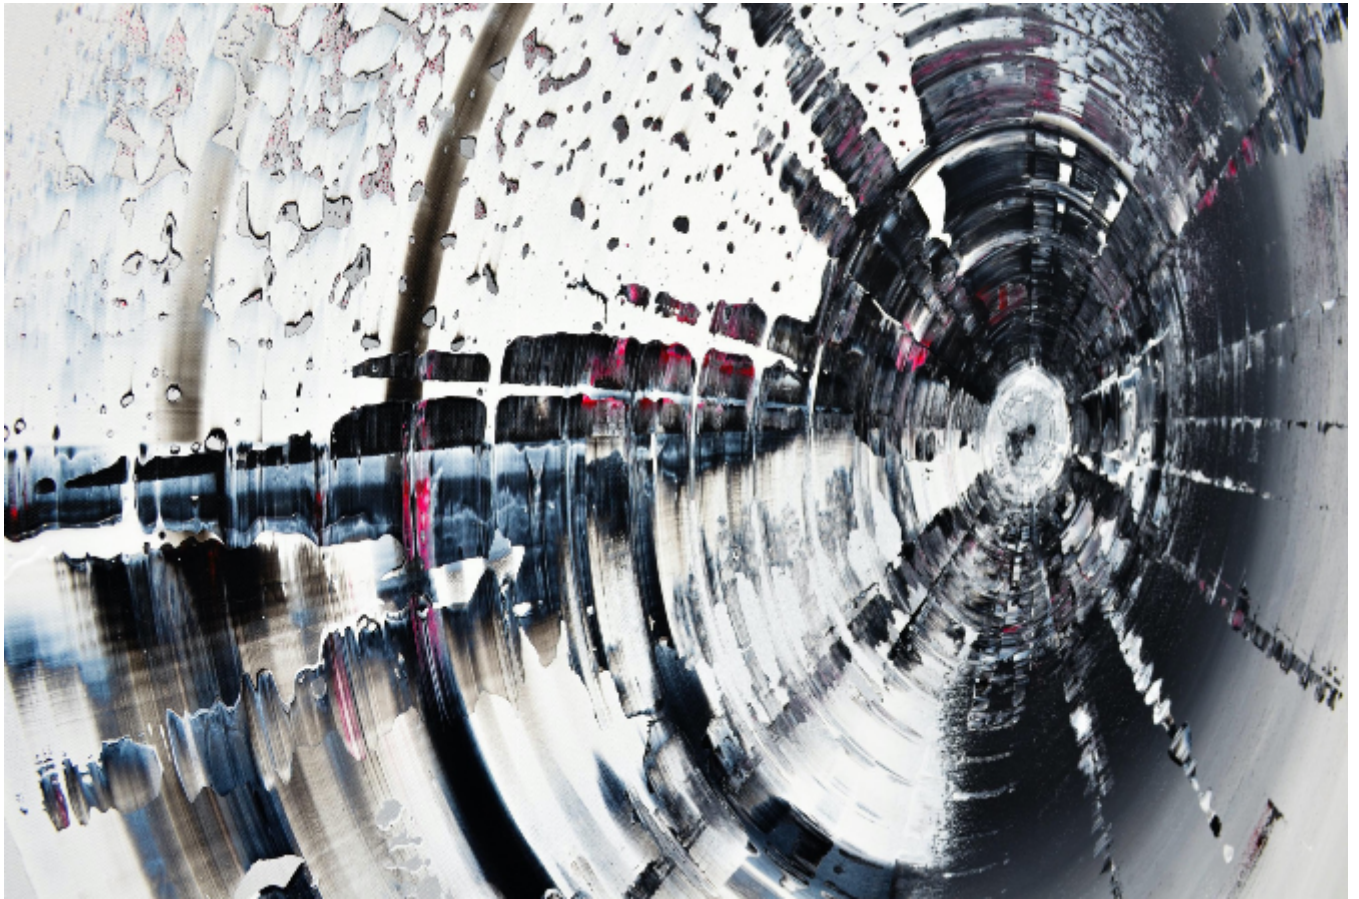

artéria

Light

Isabelle Beaubien

Sold

REF: 18760

Height: 121.87 cm (48")

Width: 121.87 cm (48")

Depth: 4.06 cm (1.6")

DESCRIPTION

Acrylic & resin