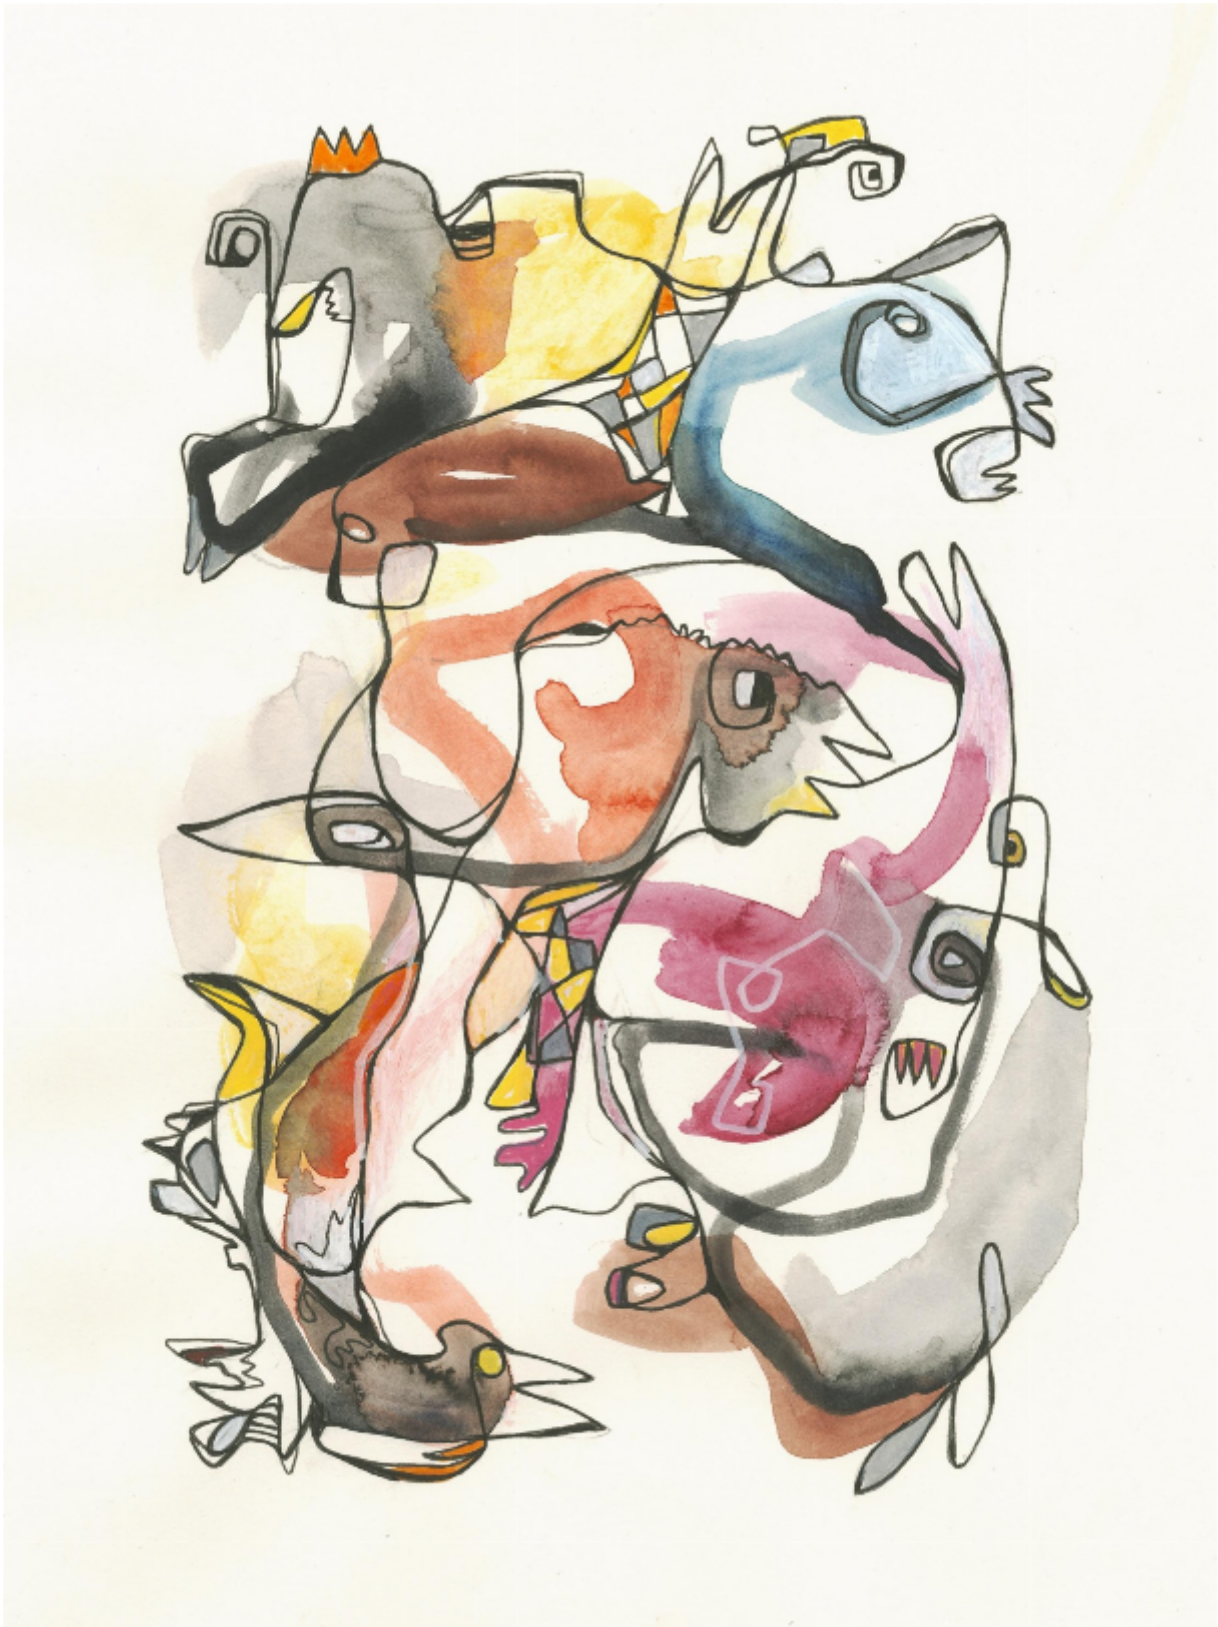

artéria

Eau de vie 14 (Framed)

Carole Arbic

CA\$360 + TAX

REF: 17527

Height: 39 cm (15.4")

Width: 29 cm (11.4")

DESCRIPTION

Watercolor and marker on paper - 2022 Framed