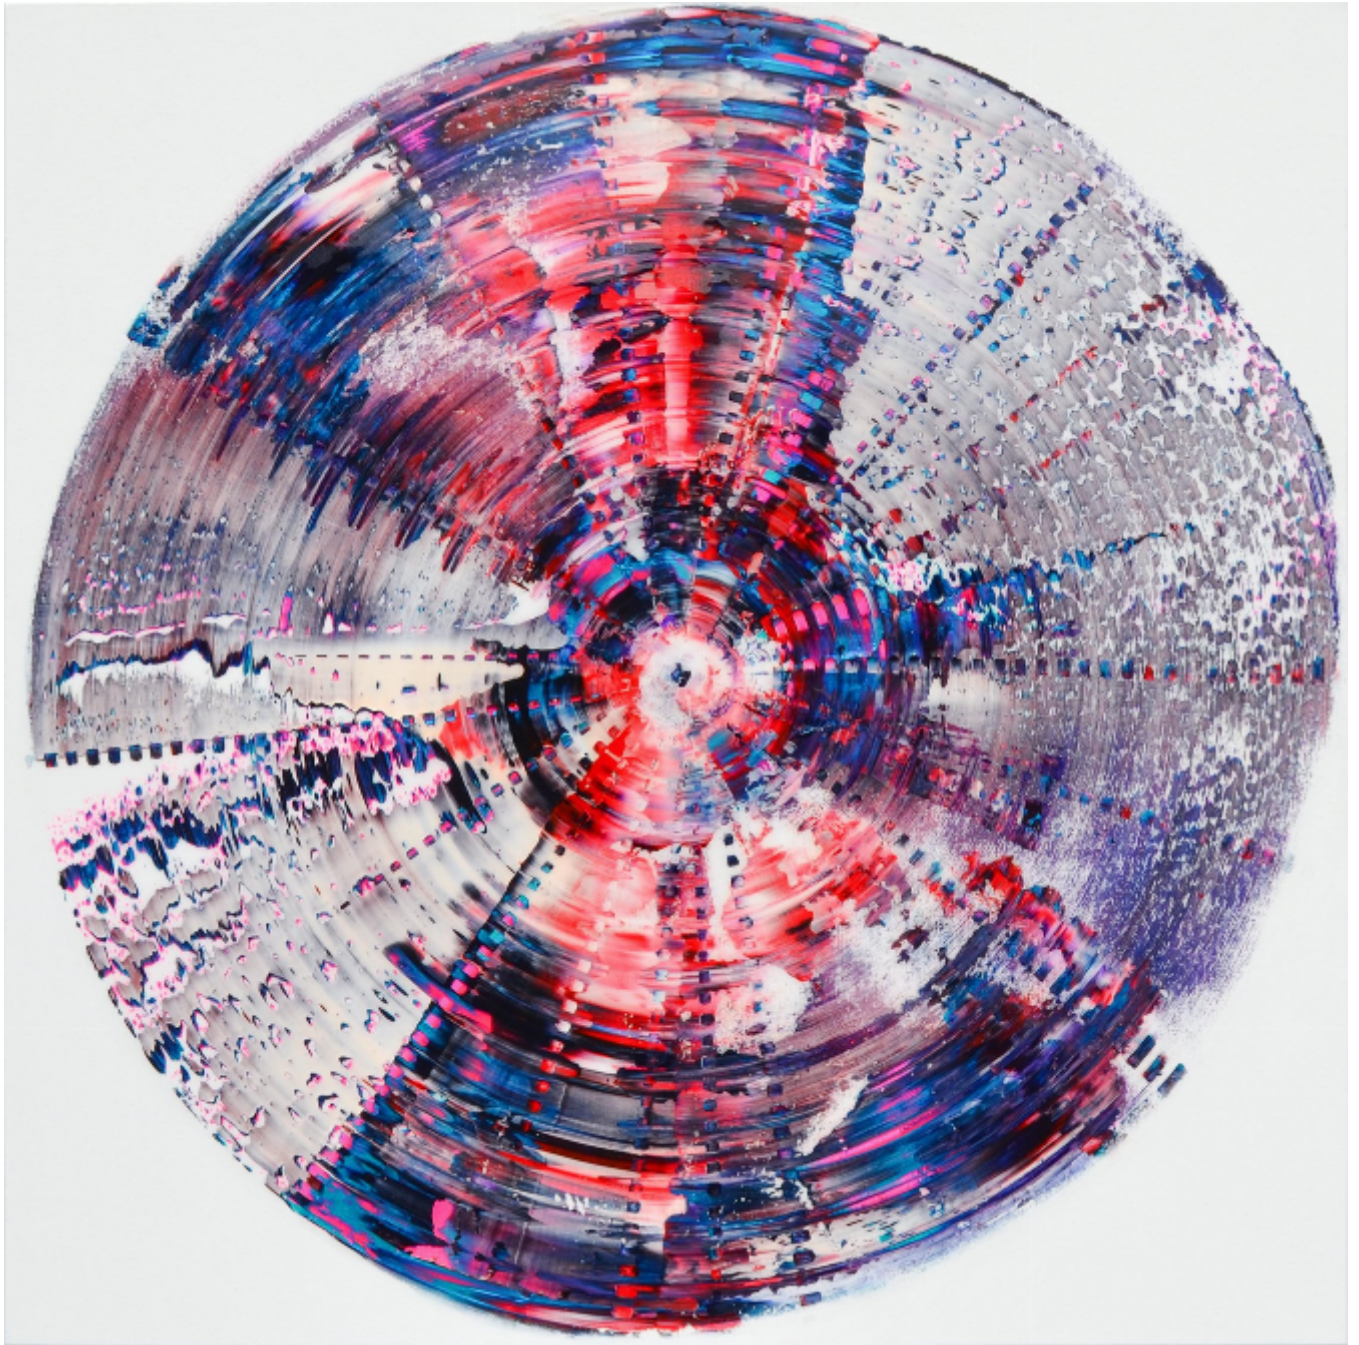

artéria

Time

Isabelle Beaubien

CA\$3,450 + TAX

REF: 19647

Height: 101.56 cm (40")

Width: 101.56 cm (40")

DESCRIPTION
