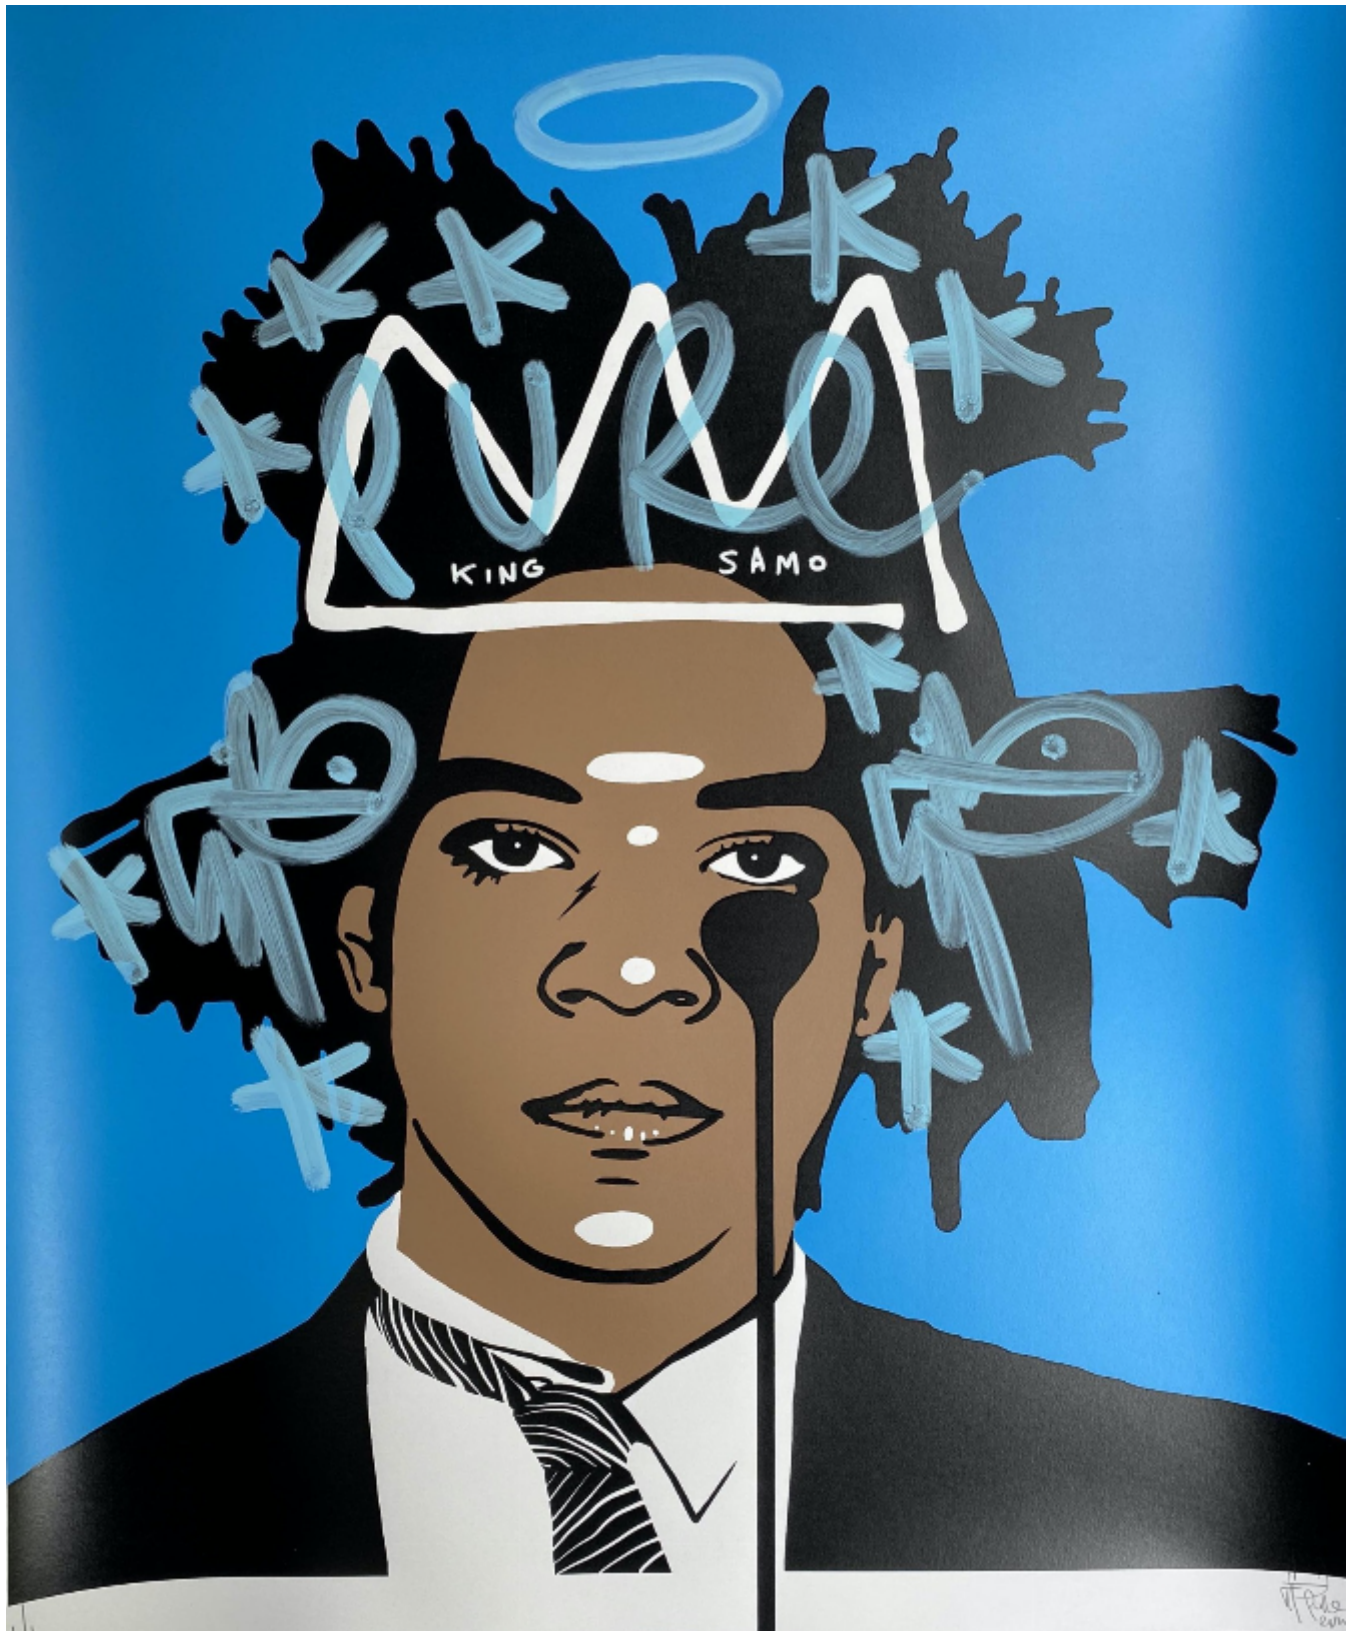

artéria

Handfinished King Samo

"Pure Evil"

CA\$1,020 + TAX

REF: 17672

Height: 85 cm (33.5")

Width: 70 cm (27.6")

DESCRIPTION