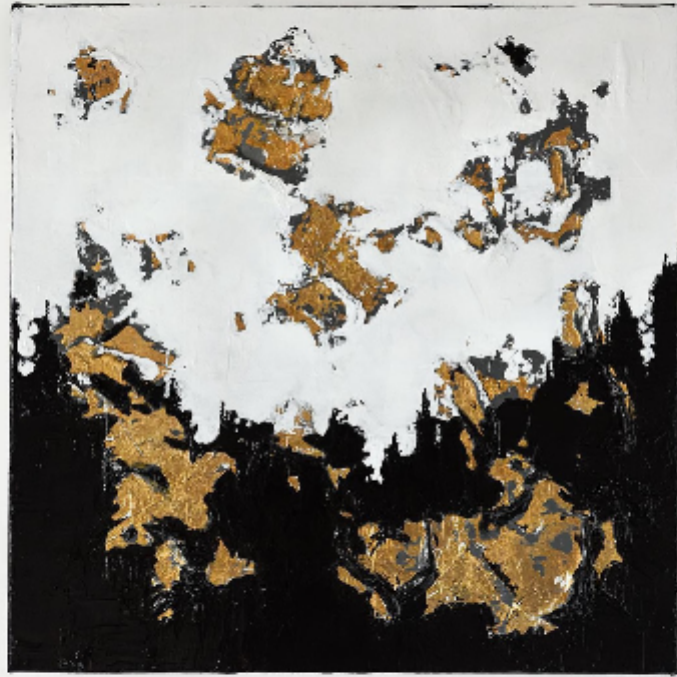

artéria

Home within my heart

Anne-Laurence Garceau

CA\$675 + TAX

REF: 20813

Height: 50.78 cm (20")

Width: 50.78 cm (20")

DESCRIPTION