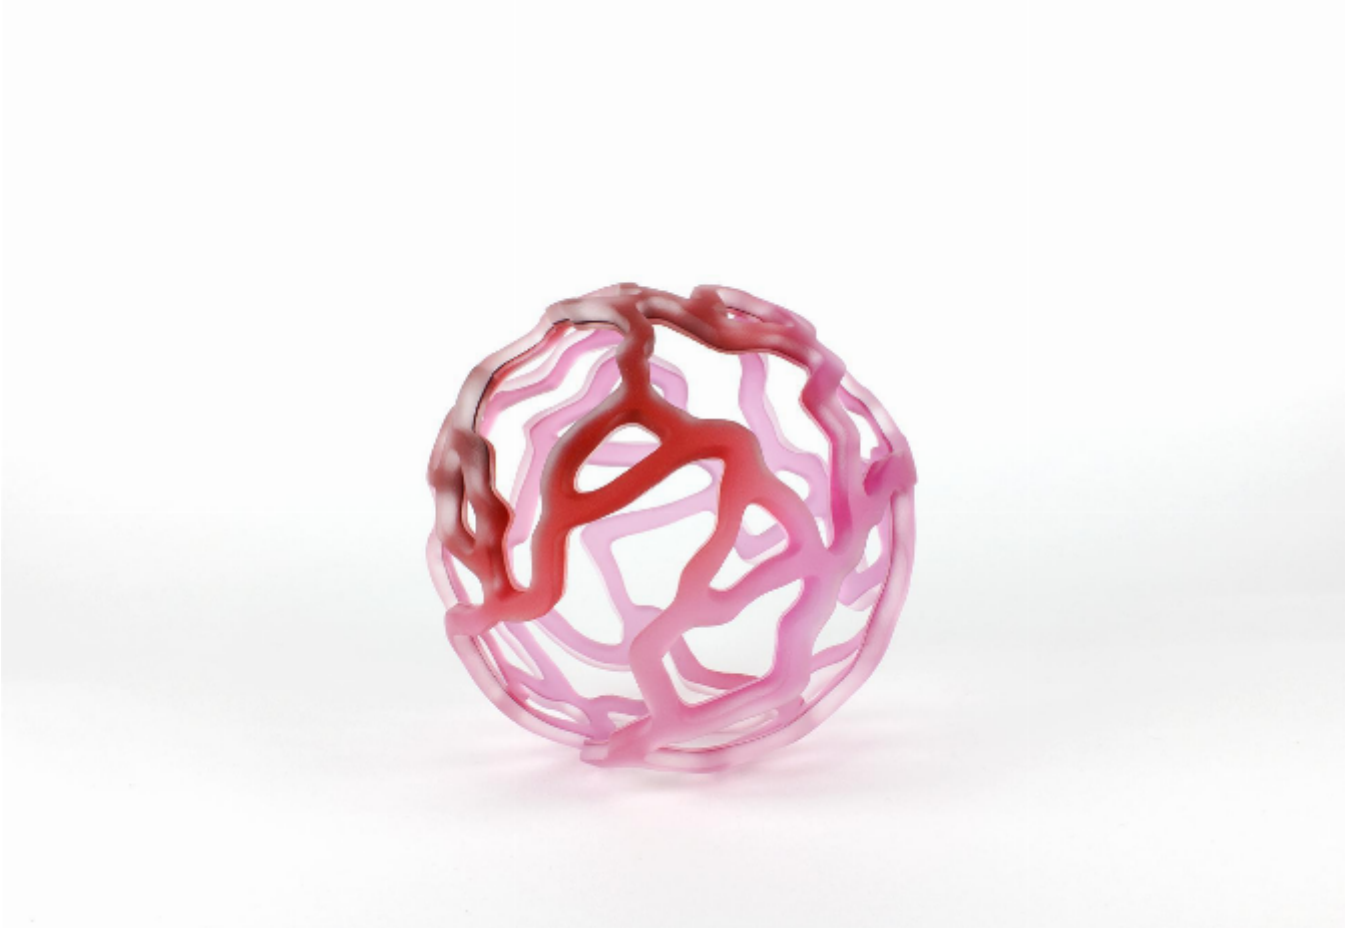

artéria

Ruby Fragment

Hannan Fayad

CA\$700 + TAX

REF: 19651

Height: 16.5 cm (6.5")

## DESCRIPTION

---

2024  
Blown glass, sandblasted