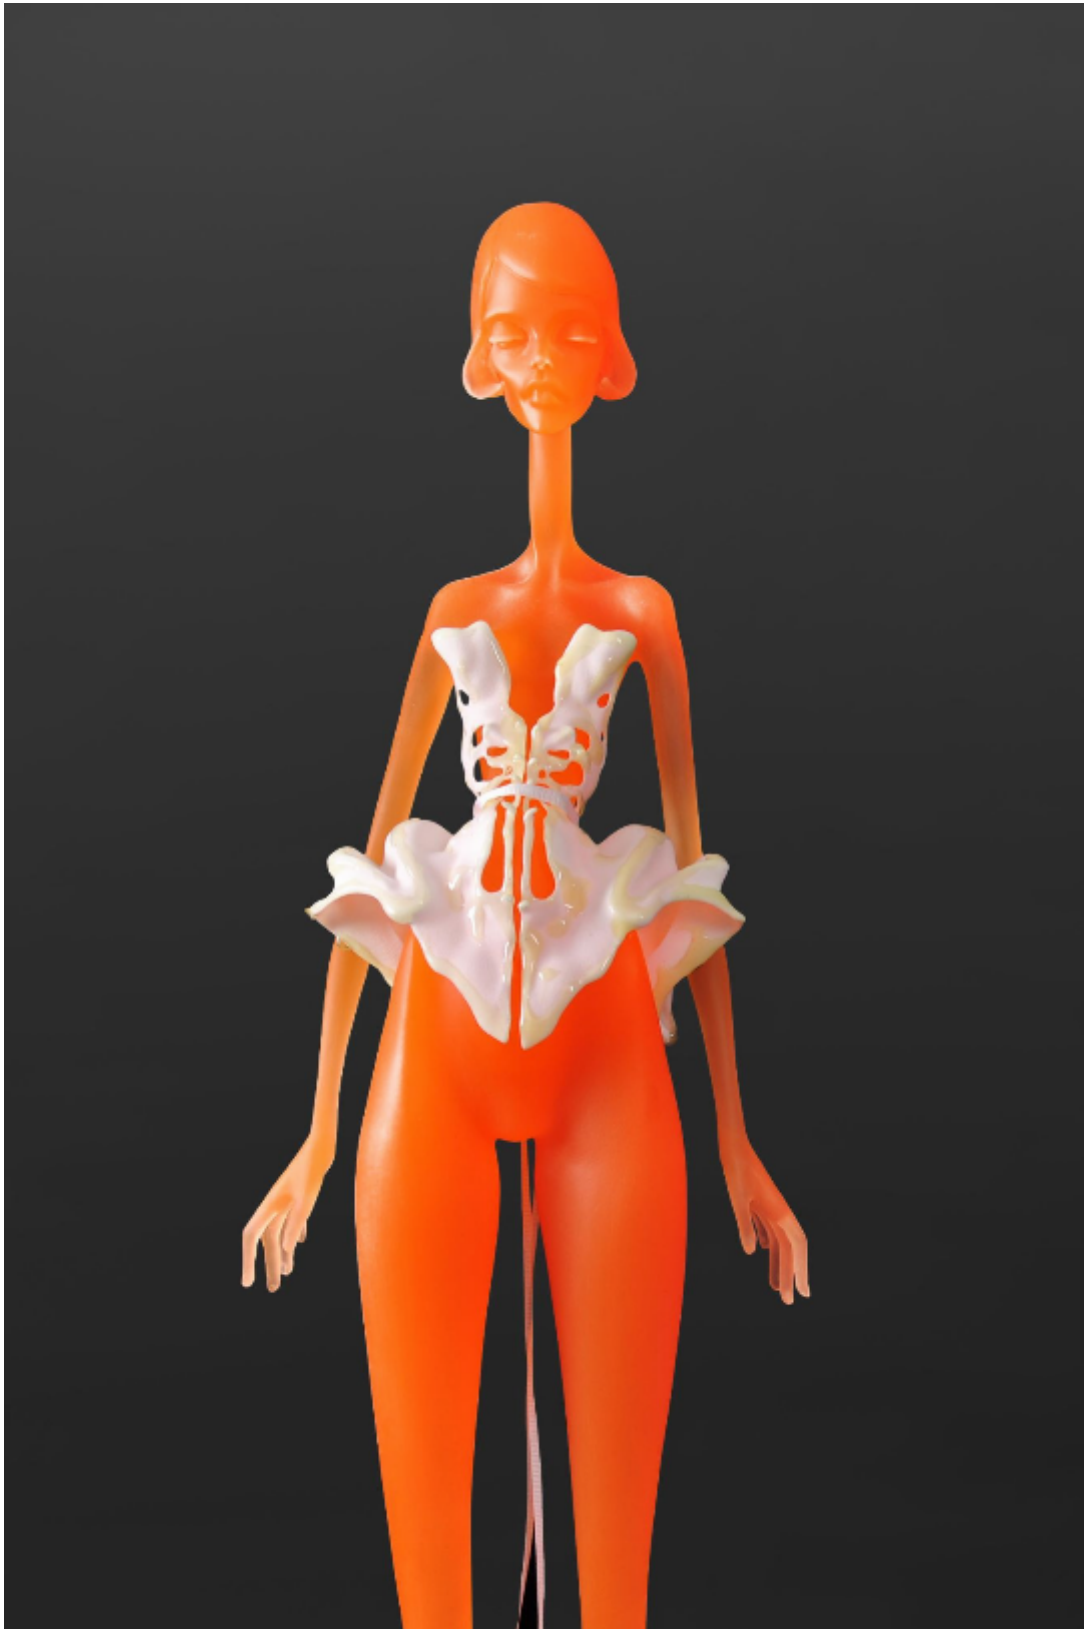

artéria

Orange Corset - "112 Proof"

Pasha Setrova

Sold

REF: 14416

Height: 84 cm (33.1")

Width: 25 cm (9.8")

Depth: 25 cm (9.8")

DESCRIPTION

Resin
2017