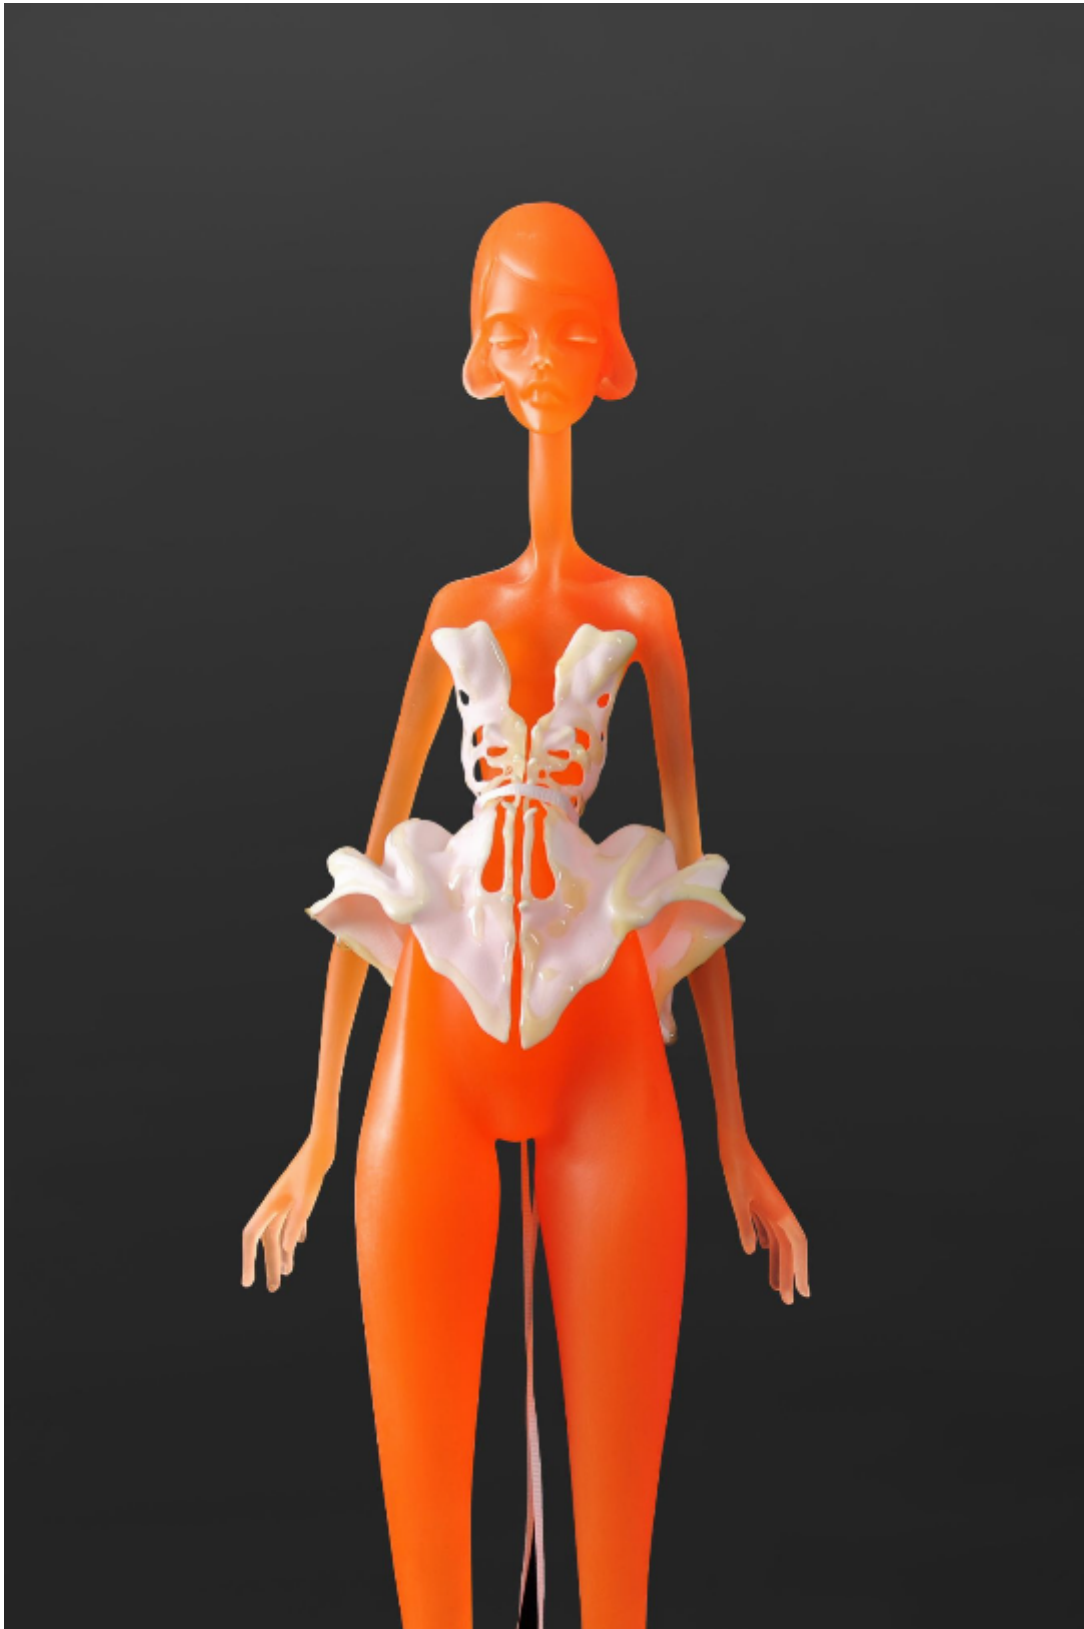

# artéria

Orange Corset - "112 Proof"

Pasha Setrova

Sold

REF: 14416

Height: 84 cm (33.1")

Width: 25 cm (9.8")

Depth: 25 cm (9.8")

## DESCRIPTION

---

Resin  
2017