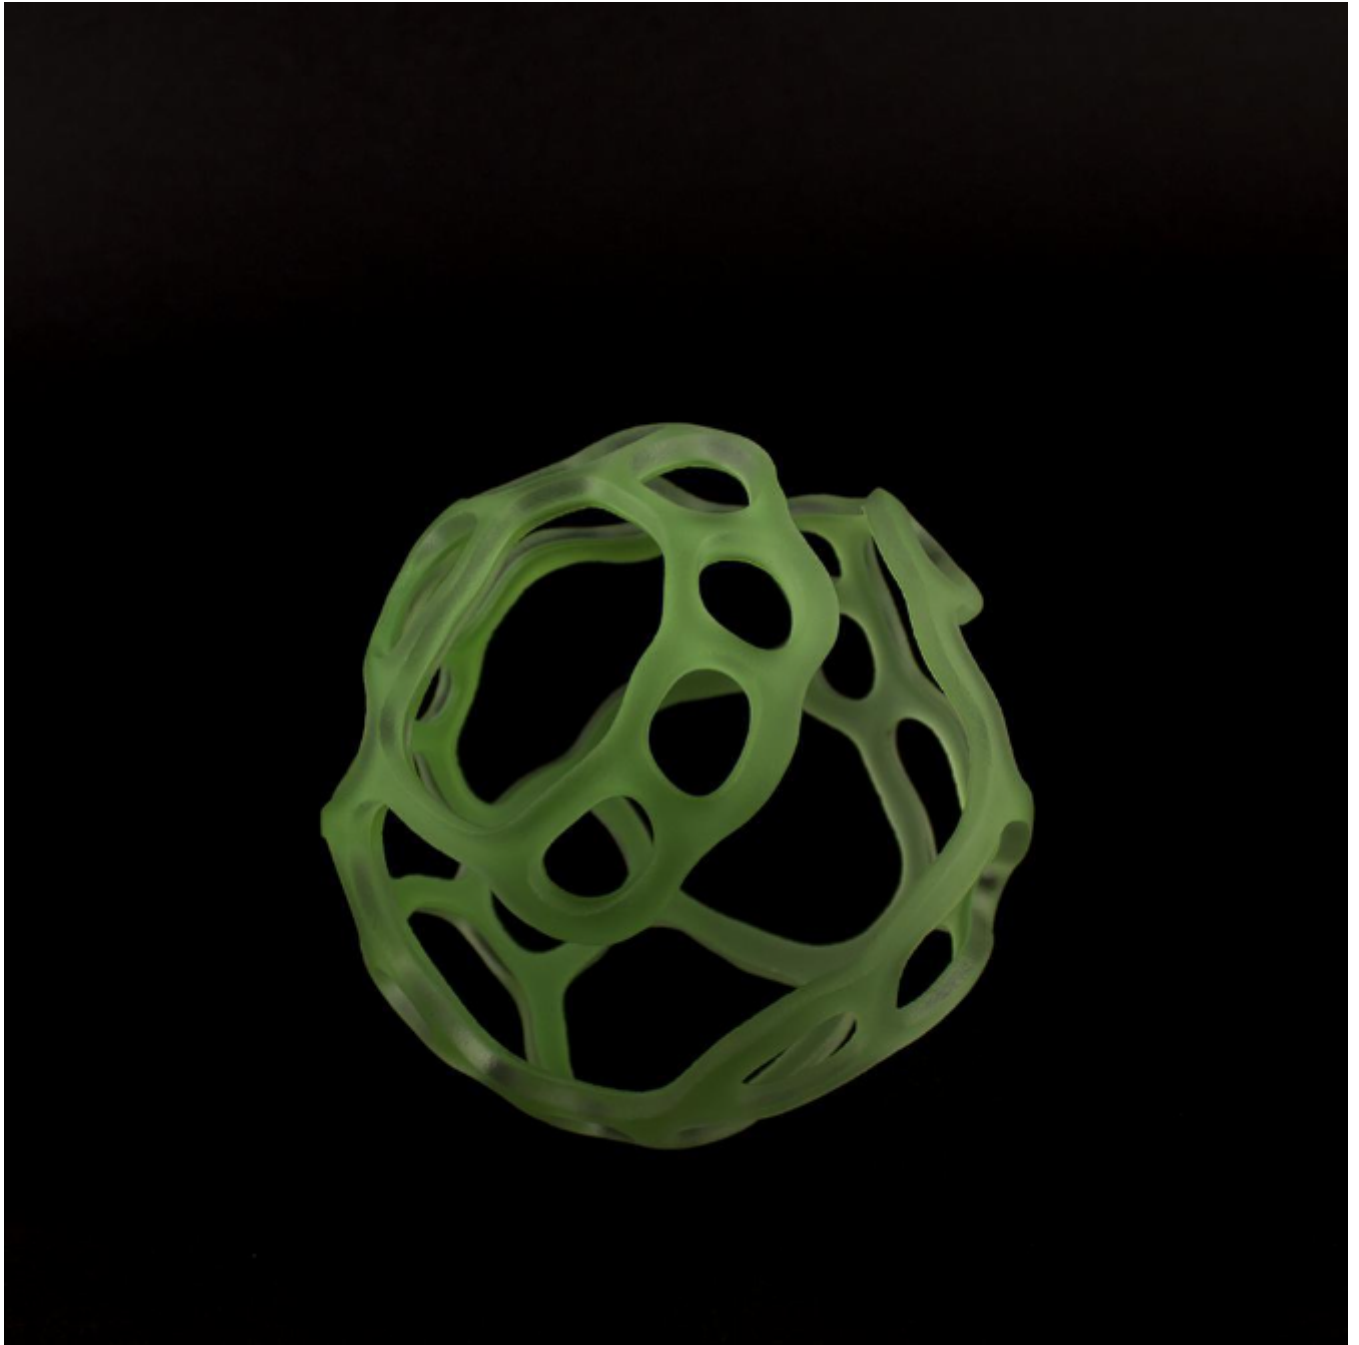

artéria

Jade Fragment

Hannan Fayad

Sold

REF: 17693

Height: 14 cm (5.5")

Width: 14 cm (5.5")

Depth: 14 cm (5.5")

DESCRIPTION

Blown glass, sandblasted 2022