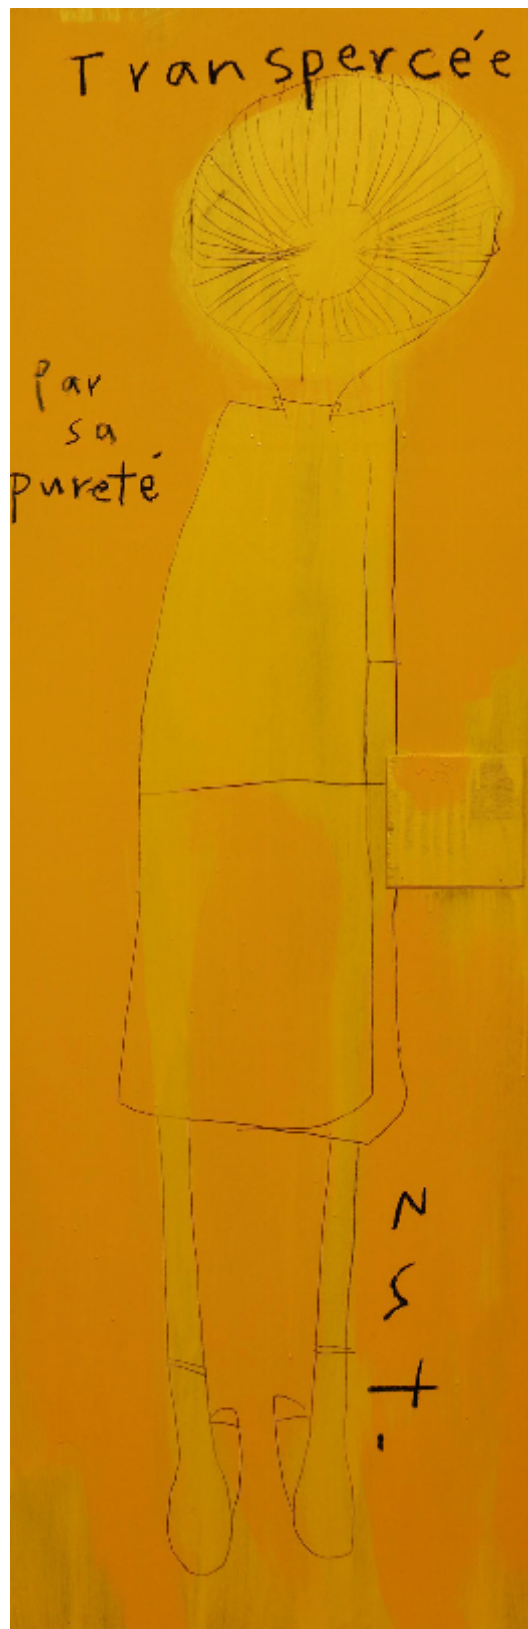

artéria

Transpercée par sa pureté

Zut

Sold

REF: 14206

Height: 188 cm (74")

Width: 61 cm (24")

DESCRIPTION

2017
Acrylic on wood, pastel and varnish