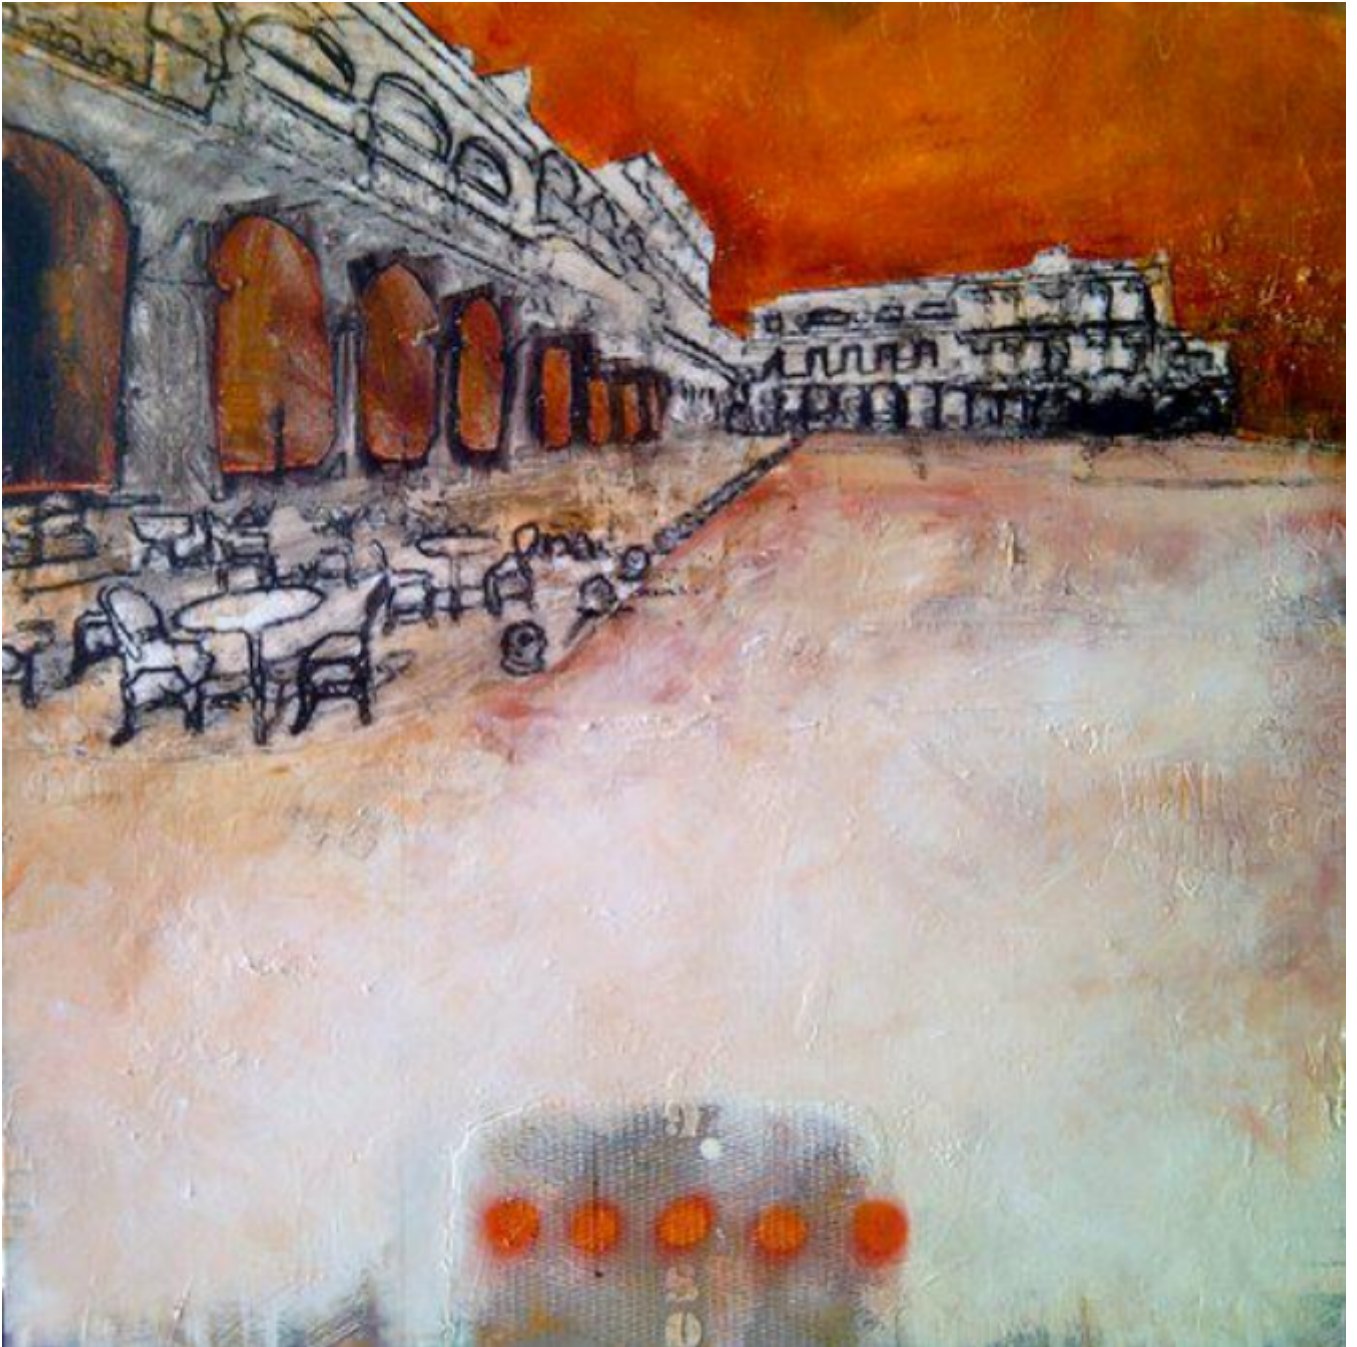

artéria

Au loin

Maryline Lemaitre

Sold

REF: 4241

## DESCRIPTION

---

SOLD

Dimensions: 40x40 inches / 102x102 cm