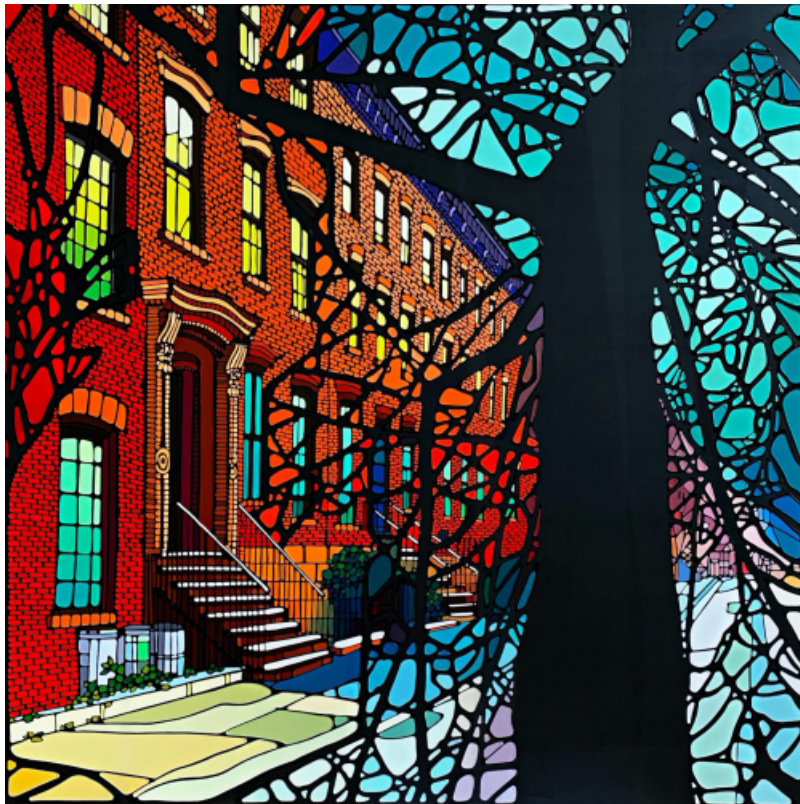

artéria

Winter Light

Denitza

REF: 16287

Height: 61 cm (24") Width: 61 cm (24")

Sold

2020